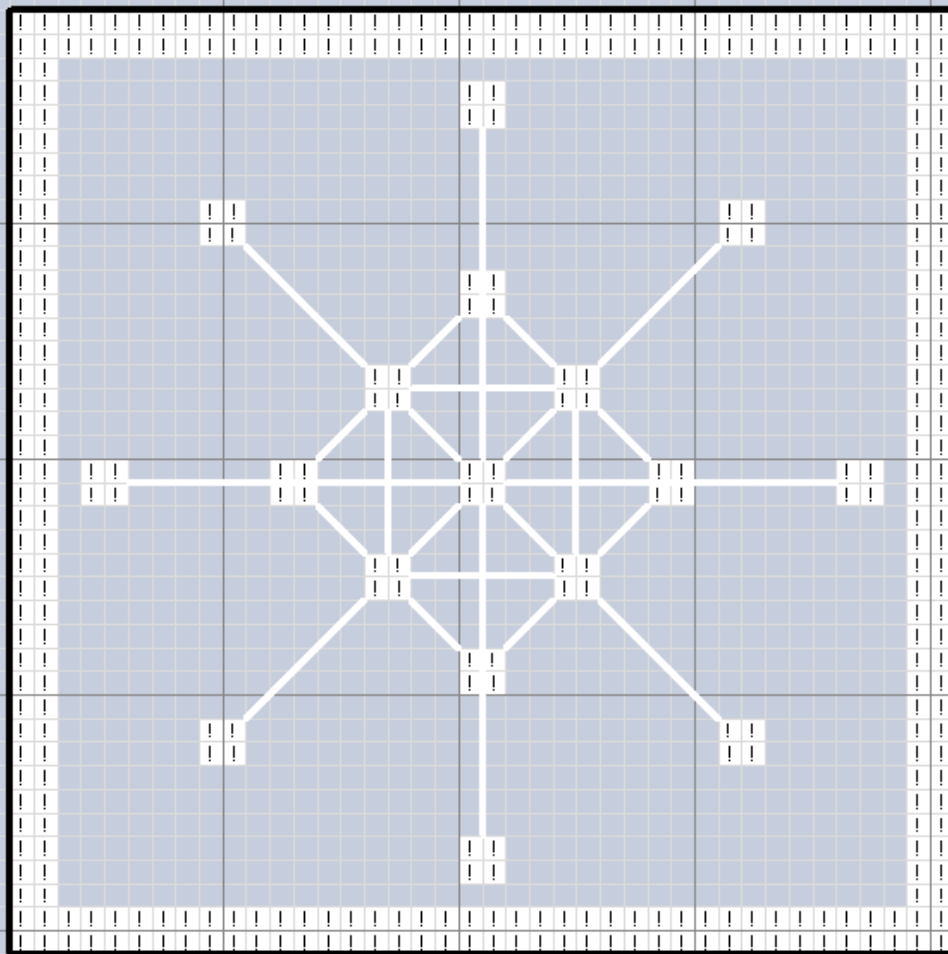

# Cuppa Joe Designs

Pull up a chair, grab a cuppa joe,  
and explore your creativity  
with us

© Cuppa Joe Designs 2009

**Title:** Gameboard Snowflake  
**Author:** Kristin Cruz  
**Copyright:** Cuppa Joe Designs

**Design Area:** 1.5" W x 1.5" H ( 40 x 40 stitches )

**Stitch OVER ONE; do NOT stitch white border as that was stitched previously**

**Legend: DMC Stranded Cotton**

! 5200 snow white