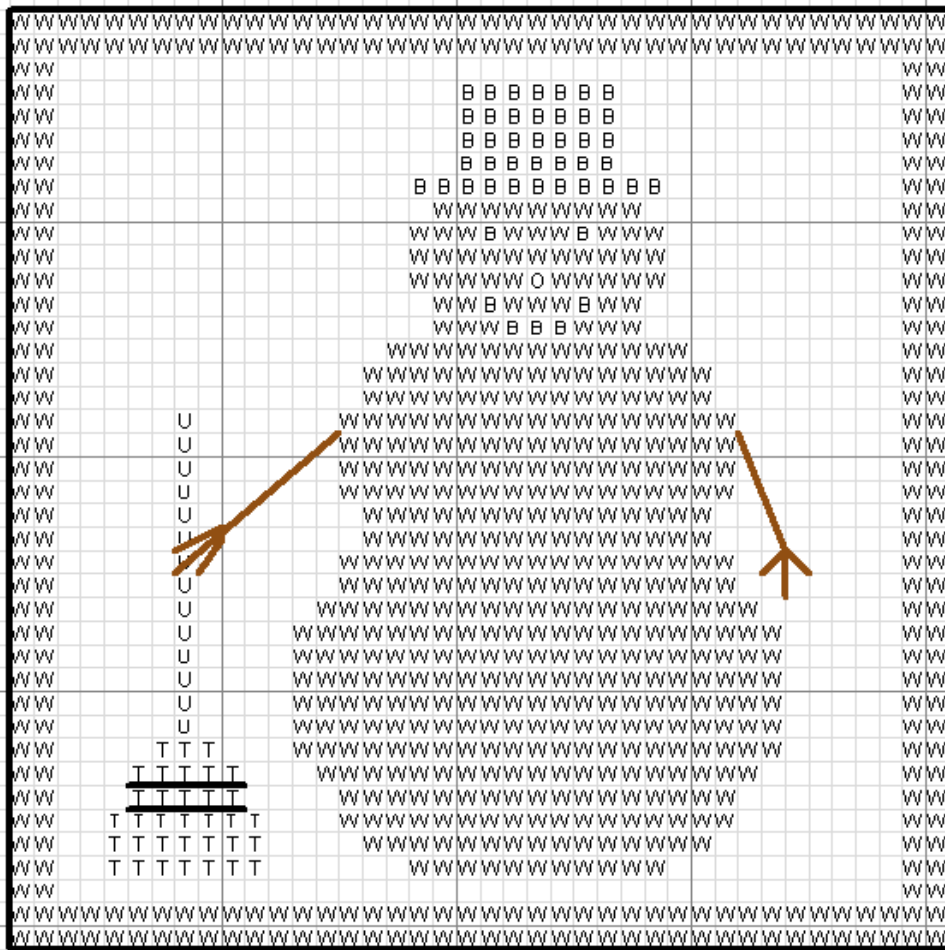

Cuppa Joe Designs

Pull up a chair, grab a cuppa joe,
and explore your creativity
with us

© Cuppa Joe Designs 2009

Title: Game Board Snowman
Author: Kristin Cruz
Copyright: Cuppa Joe Designs

Design Area: 1.5" W x 1.5" H (40 x 40 stitches)

Stitch OVER ONE; do NOT stitch white border as that was stitched previously

Legend: DMC Stranded Cotton

B	310	black
W	5200	snow white
O	720	orange spice - dk
U	975	golden brown - dk
T	782	topaz - dk