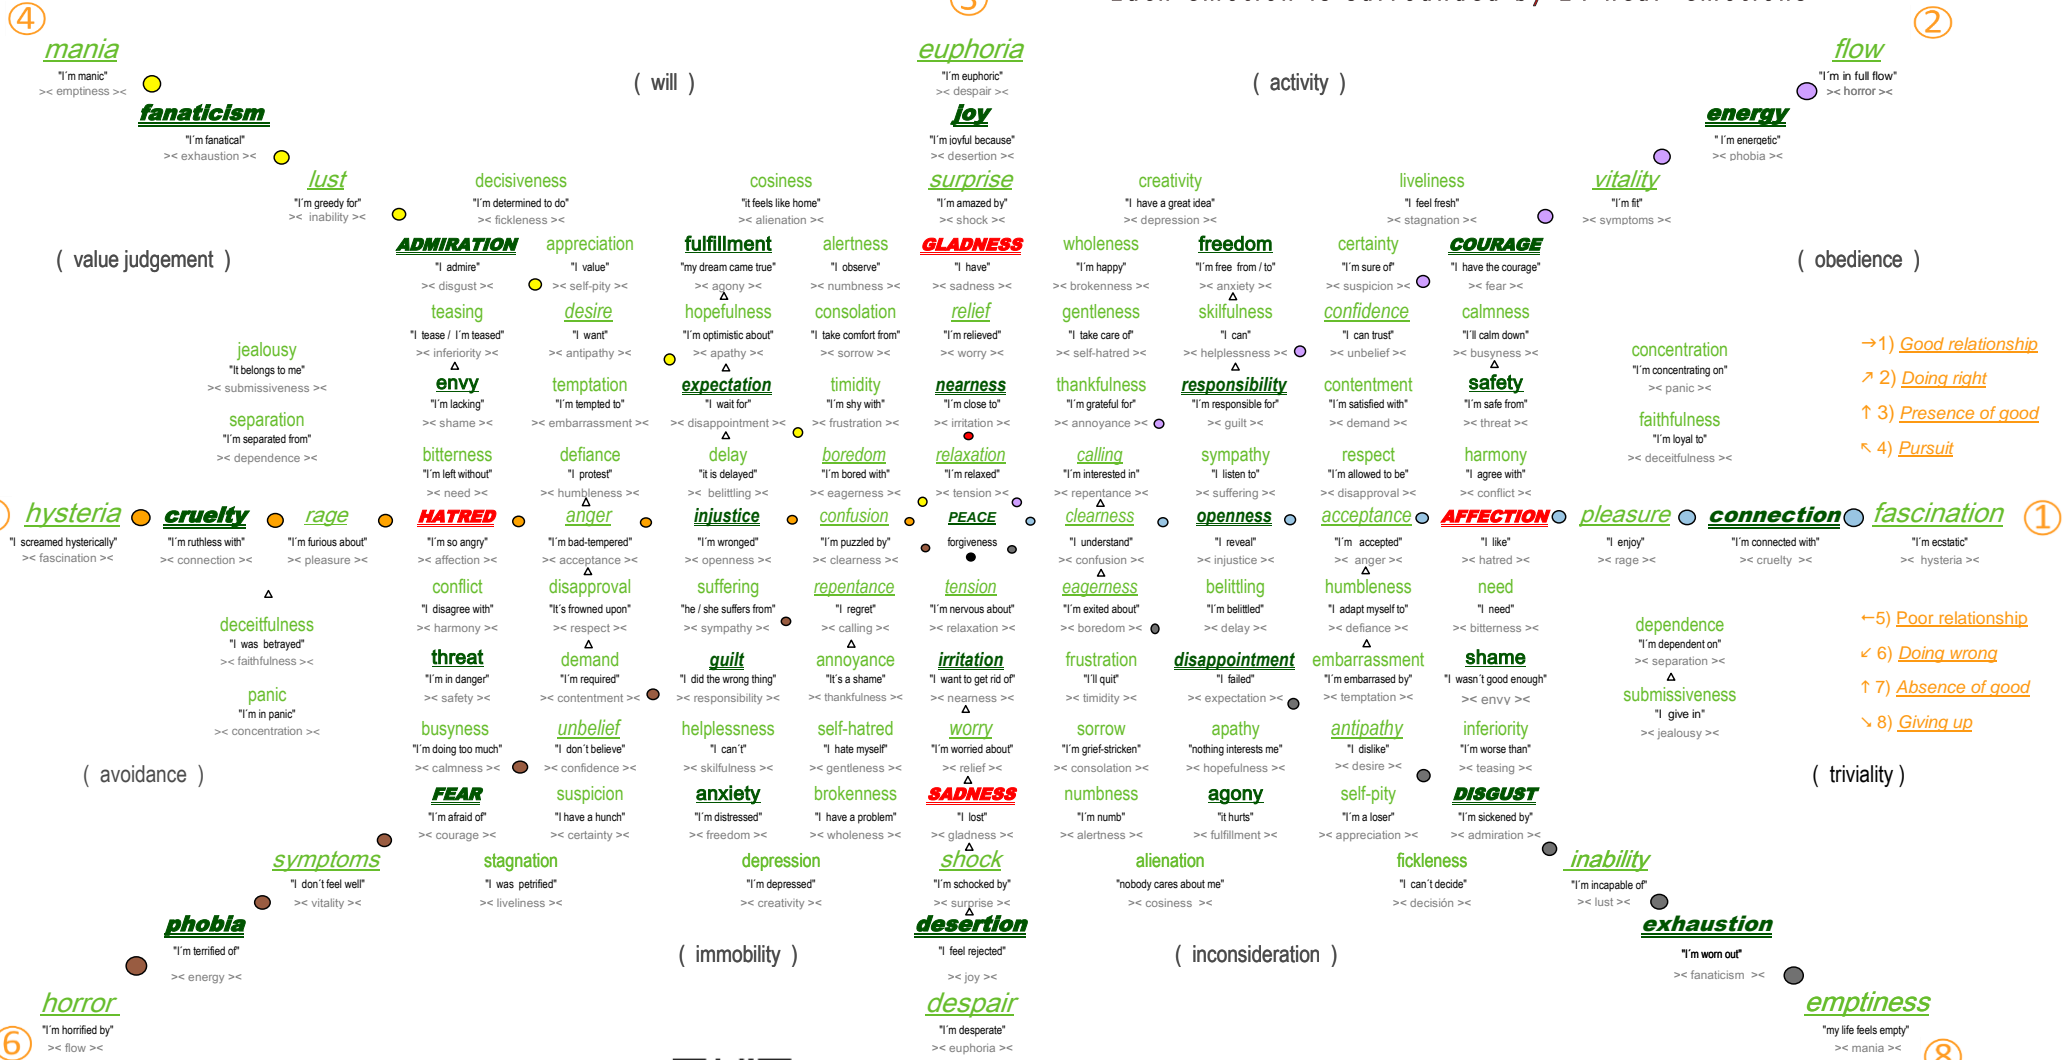

Feelings come and feelings go

How do you feel today ?

8 scales of emotions start from "peace"
Please scan all the columns from down to up
Counter emotion can be found below each emotion
Each emotion is surrounded by 24 near emotions

- 1) [Good relationship](#)
- 2) [Doing right](#)
- ↑ 3) [Presence of good](#)
- ↖ 4) [Pursuit](#)
- ← 5) [Poor relationship](#)
- ↙ 6) [Doing wrong](#)
- ↑ 7) [Absence of good](#)
- ↘ 8) [Giving up](#)