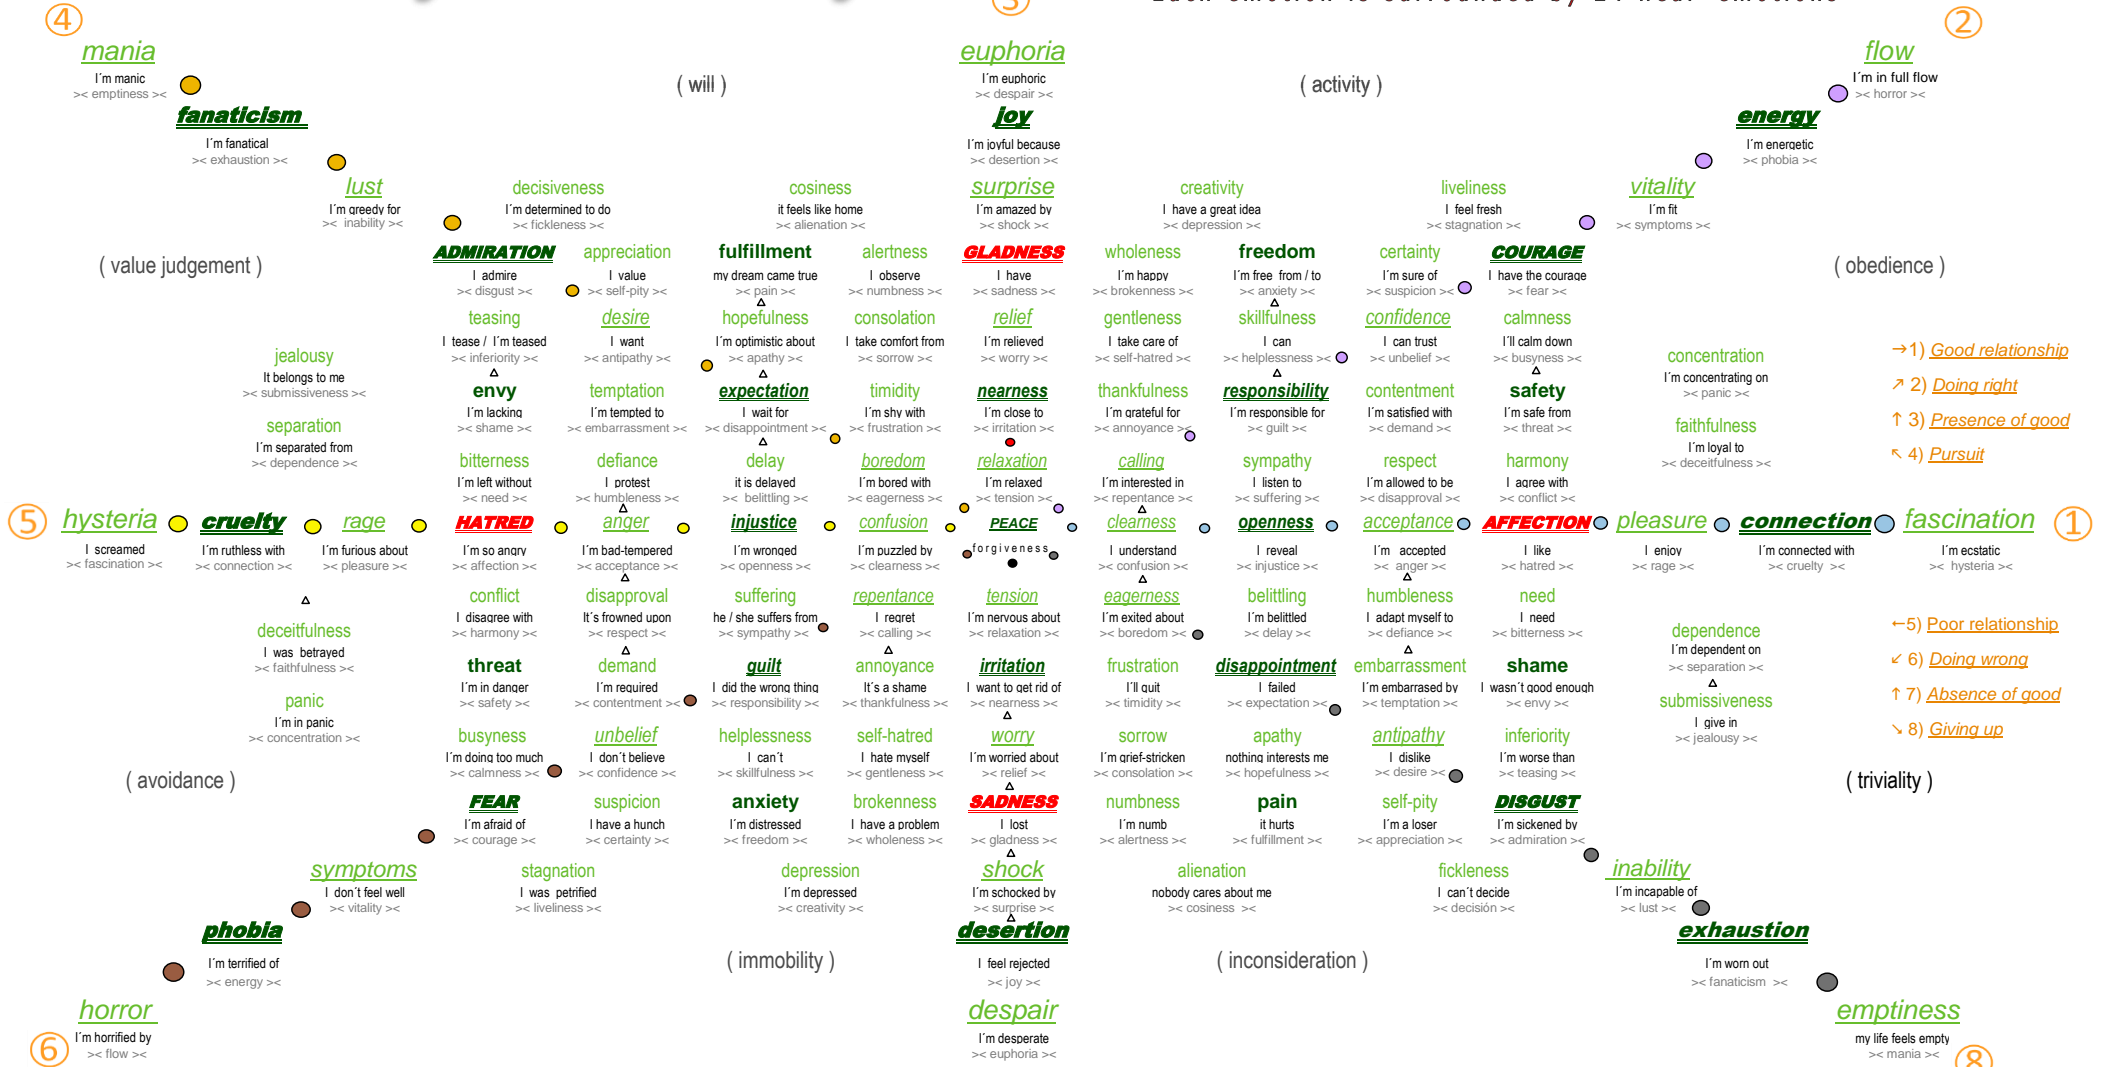

Feelings come and feelings go

How do you feel today?

8 scales of emotions start from "peace"
Please scan all the columns from down to up
Counter emotion is reflected through "peace"
Each emotion is surrounded by 24 near emotions

www.emotions.name

*Soli Deo Gloria 25.12.2017

Let the peace of Christ rule in your heart

Col 3:15

8