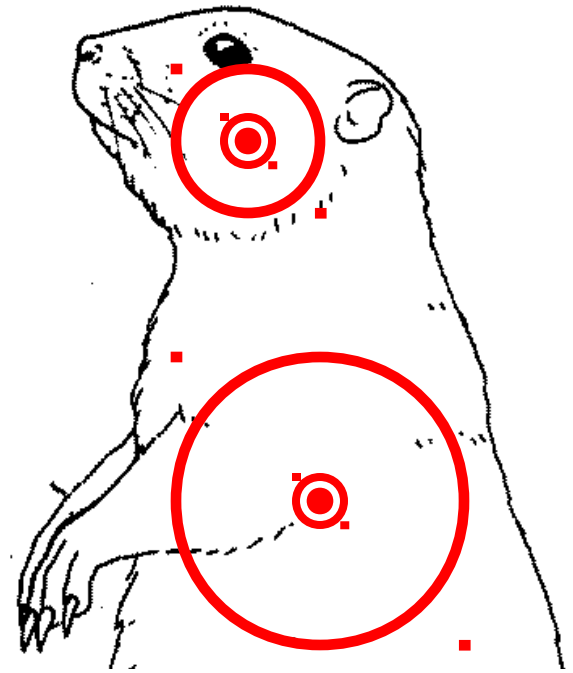

Chromies'  
1.5 M.O.A.

1 Shot per Head @ 50 yards  
1 Shot per Body @ 100 yards  
Outer Line Must be CUT  
COMPLETELY to Score!

Rest \_\_\_\_\_

Shooter \_\_\_\_\_ Date \_\_\_\_\_ Distance 50/100 Hits \_/\_