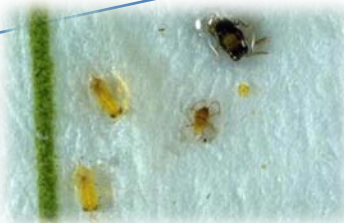

Six-spotted Thrips

W. Orchard
Predatory Mite

Stethorus

San Jose Scale

Chilocorus

Cybocephalus

Encarsia & SJS male,
sticky trap

General Predators

Assassin Bug

Minute Pirate Bug

Damsel Bugs

Green
Lacewing

Compiled by PB Goodell
All Photos by JK Clark
June 2009
, Copyright UC Regents,