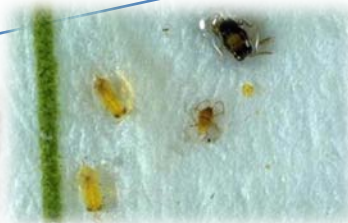

Six-spotted Thrips

W. Orchard
Predatory Mite

Stethorus

San Jose Scale

Chilocorus

Cybocephalus

Encarsia & SJS male,
sticky trap

General Predators

Assassin Bug

Minute Pirate Bug

Damsel Bugs

Green
Lacewing

Compiled by PB Goodell
All Photos by JK Clark
June 2009
, Copyright UC Regents,