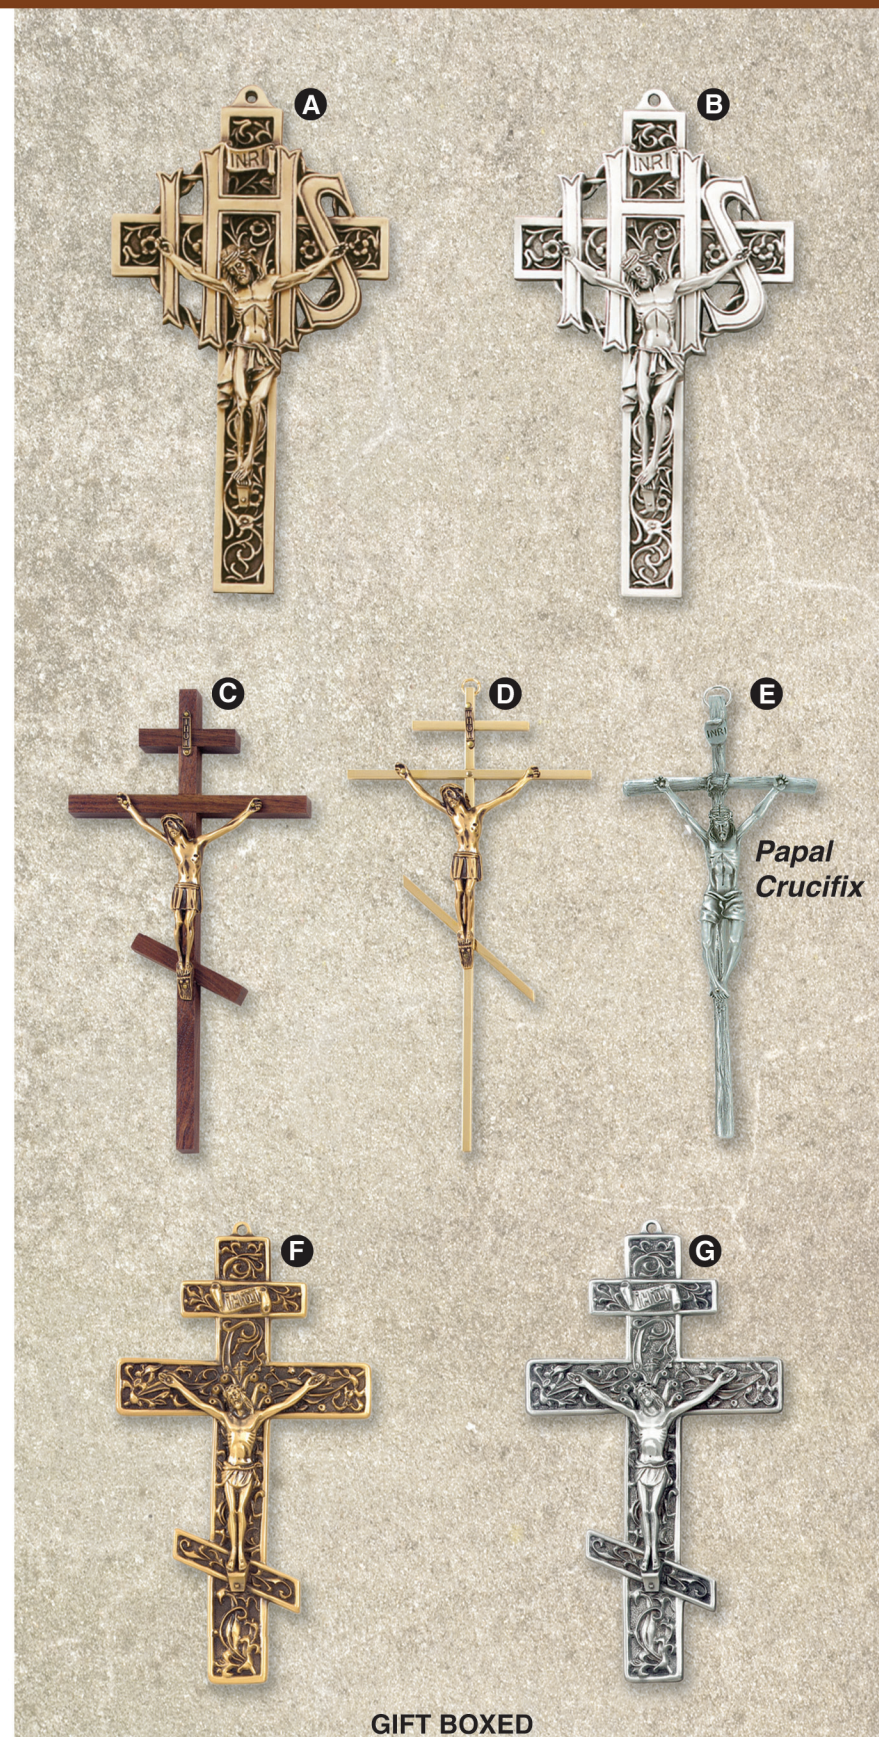

IHS, Papal & Greek Orthodox Crucifixes

- **A. JC-850-K**
  9" IHS Cast Metal Crucifix.
  Antique Gold Finish.
- **B. JC-851-E**
  9" IHS Cast Metal Crucifix.
  Antique Silver Finish.
- **C. JC-2002-K**
  10" Walnut Greek
  Orthodox Cross.
  4" Antique Gold Figure.
- **D. JC-8002-K**
  10" Gold Plated Greek
  Orthodox Cross.
  4" Antique Gold Figure.
- **E. JC-841-E**
  Papal Crucifix
  11" Papal Crucifix.
  Antique Silver Finish.
- **F. JC-43-K**
  8 1/2" Cast Metal Greek
  Orthodox Crucifix.
  Antique Gold Finish.
- **G. JC-43-E**
  8 1/2" Cast Metal Greek
  Orthodox Crucifix.
  Antique Silver Finish.