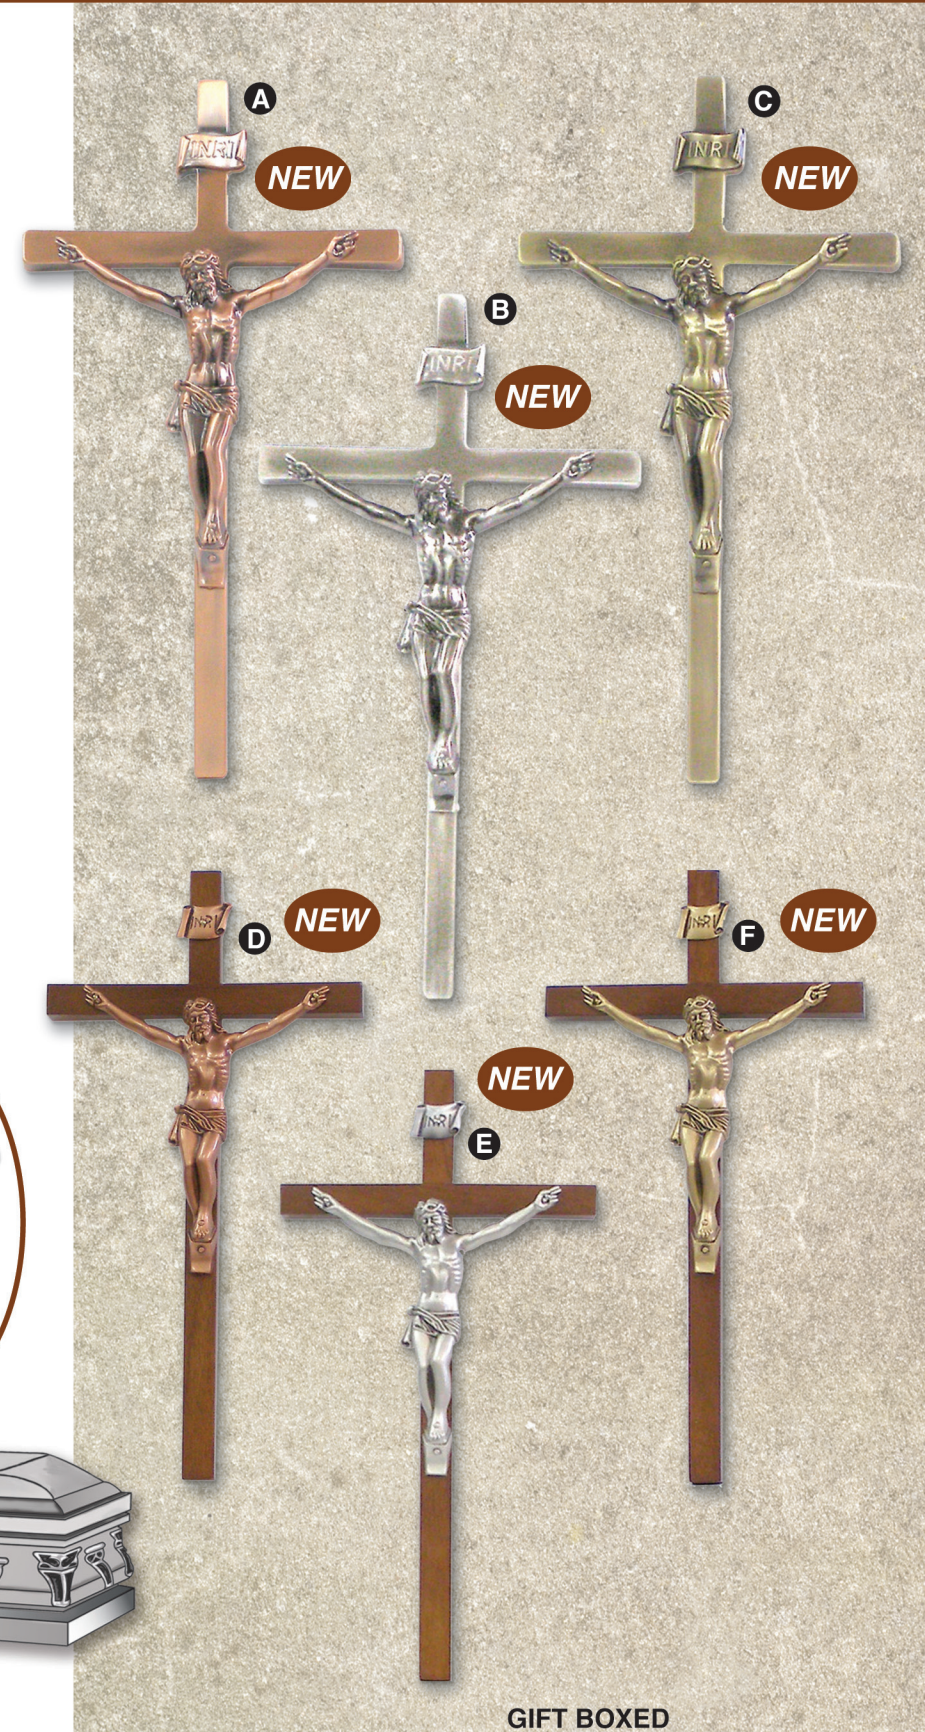

Engraving Plate is Supplied Loose

Actual Size Container

Each Crucifix & Cross Contains the Following:

- Stainless Steel Engraveable Container (Screw on Top) to hold cremation remains
- Engraving Plate

Memorial Crucifixes & Rose Crosses

- A. JC-1282-E**
13" Walnut Standing Memorial Crucifix. Antique Silver Image and Picture Holder. Includes Engraving Plaque.
- B. JC-1282-L**
13" Walnut Standing Memorial Crucifix. Antique Gold Image and Picture Holder. Includes Engraving Plaque.
- C. JC-1284-E**
13" Walnut Standing Remembrance Cross. Antique Silver Roses & Picture Holder. Includes Engraving Plaque.
- D. JC-1285-E**
13" Walnut Standing Remembrance Cross. Antique Gold Roses & Picture Holder. Includes Engraving Plaque.

Exterior Crucifix
Enlarged to
Show Detail

All exterior crucifixes are supplied with two-sided tape to attach crucifix to top lid of casket.

GIFT BOXED

BEST VALUE
Interior Gold Plated Crucifixes & Crosses
(Suitable for Interior Lid of Casket)