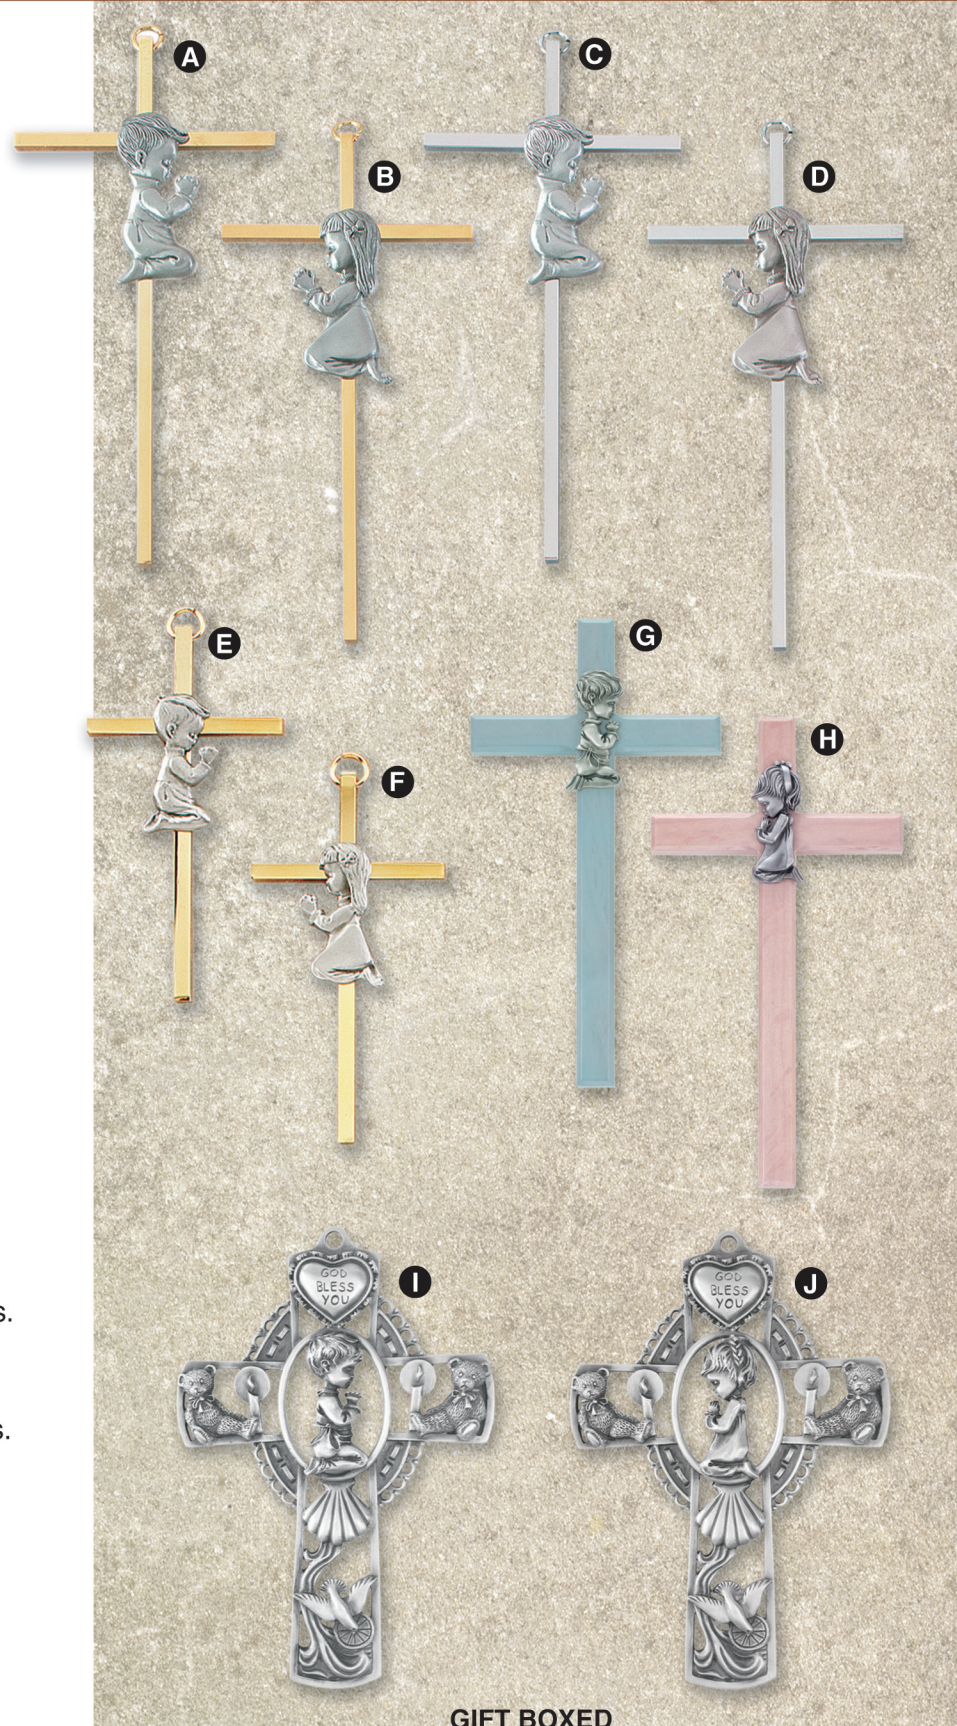

Gift of the Spirit Crucifix
The Crucifix is the greatest sign of Christianity.
This Crucifix depicts the loving Christ bending
toward the troubled world extending His offer
of the gift of Peace,
symbolized by the spread winged dove.
It expresses perfectly the gospel message of Jesus.
"Peace I leave you.
My peace I give you."
(John 14:27)

GIFT BOXED

SHOWN OPEN

Baby Crosses

(Suitable for Interior Lid of Casket)

- A. JC-1055-E**
7" Gold Plated Cross.
Pewter Finish Boy Figure.
- B. JC-1057-E**
7" Gold Plated Cross.
Pewter Finish Girl Figure.
- C. JC-1056-E**
7" Nickel Plated Cross.
Pewter Finish Boy Figure.
- D. JC-1058-E**
7" Nickel Plated Cross.
Pewter Finish Girl Figure.
- E. JC-555-E**
4 1/4" Gold Plated Cross.
Pewter Finish Boy Figure.
- F. JC-557-E**
4 1/4" Gold Plated Cross.
Pewter Finish Girl Figure.
- G. JC-420-E**
7" Blue Cross Pewter Finish
Boy Figure.
- H. JC-421-E**
7" Pink Cross Pewter Finish
Girl Figure.
- I. JC-9323-E**
5" Pewter Finish Baby Boy Cross.
- J. JC-9324-E**
5" Pewter Finish Baby Girl Cross.