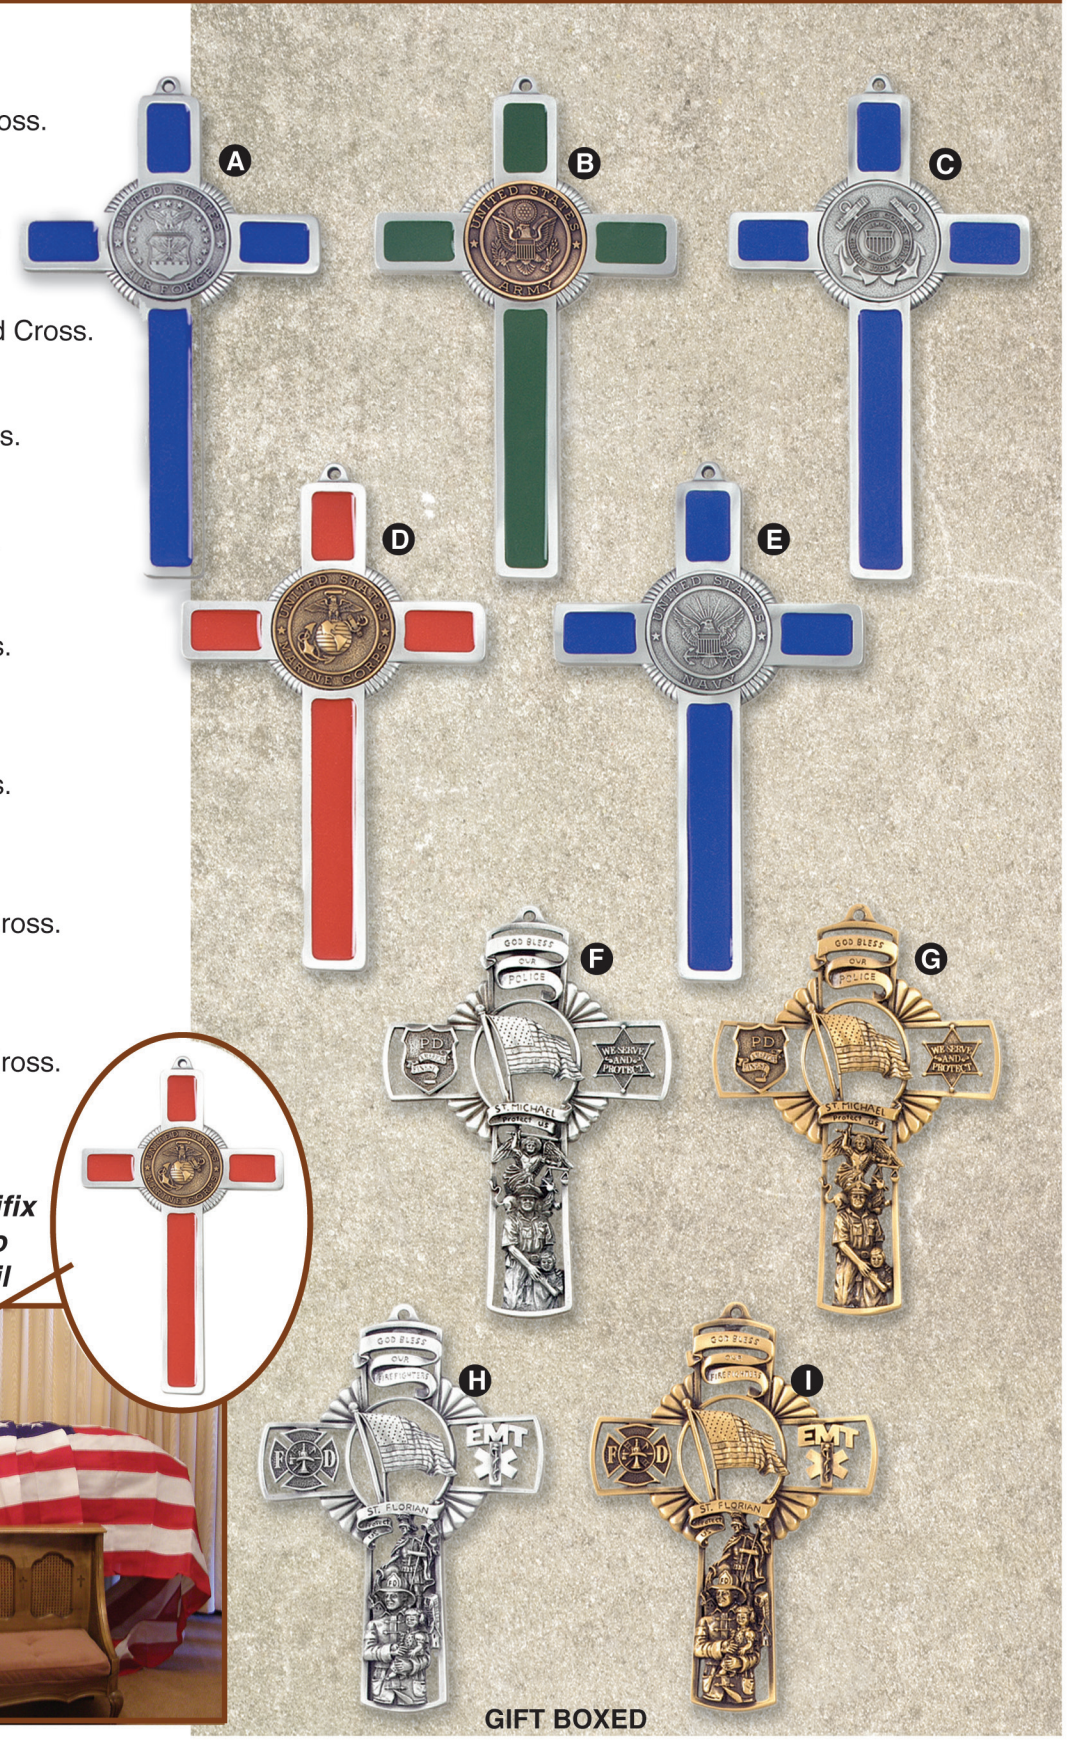

MADE IN U.S.A.

Interior Crucifix
Enlarged to
Show Detail

GIFT BOXED