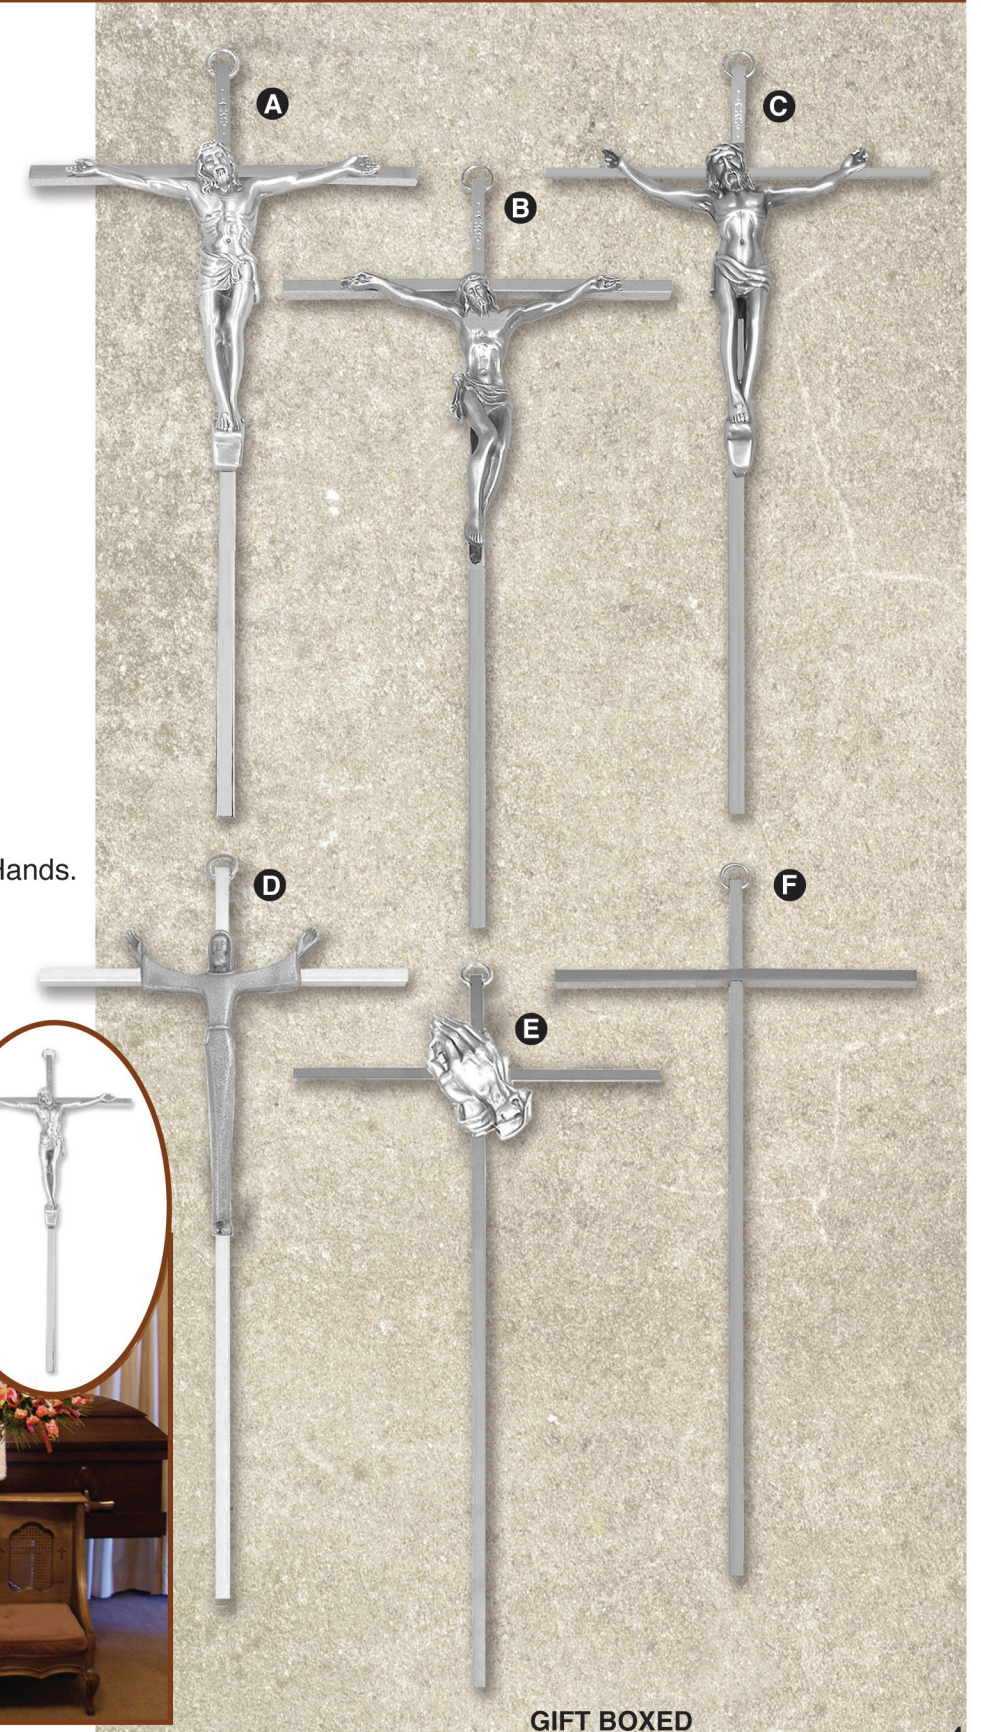

BEST VALUE Interior Nickel Plated Crucifixes & Crosses

(Suitable for Interior Lid of Casket)

- **A. JC-5593-S**
  10" Nickel Plated Cross.
  Antique Pewter Finish Figure.
- **B. JC-5576-S**
  10" Nickel Plated Cross.
  Antique Pewter Finish Figure.
- **C. JC-5510-S**
  10" Nickel Plated Cross.
  Antique Pewter Finish Figure.
- **D. JC-5530-S**
  10" Nickel Plated Cross.
  Antique Pewter Finish Figure.
- **E. JC-5556-S**
  10" Nickel Plated Cross.
  Antique Pewter Finish Praying Hands.
- **F. JC-5565**
  10" Nickel Plated Cross.

Interior Crucifix Enlarged to Show Detail