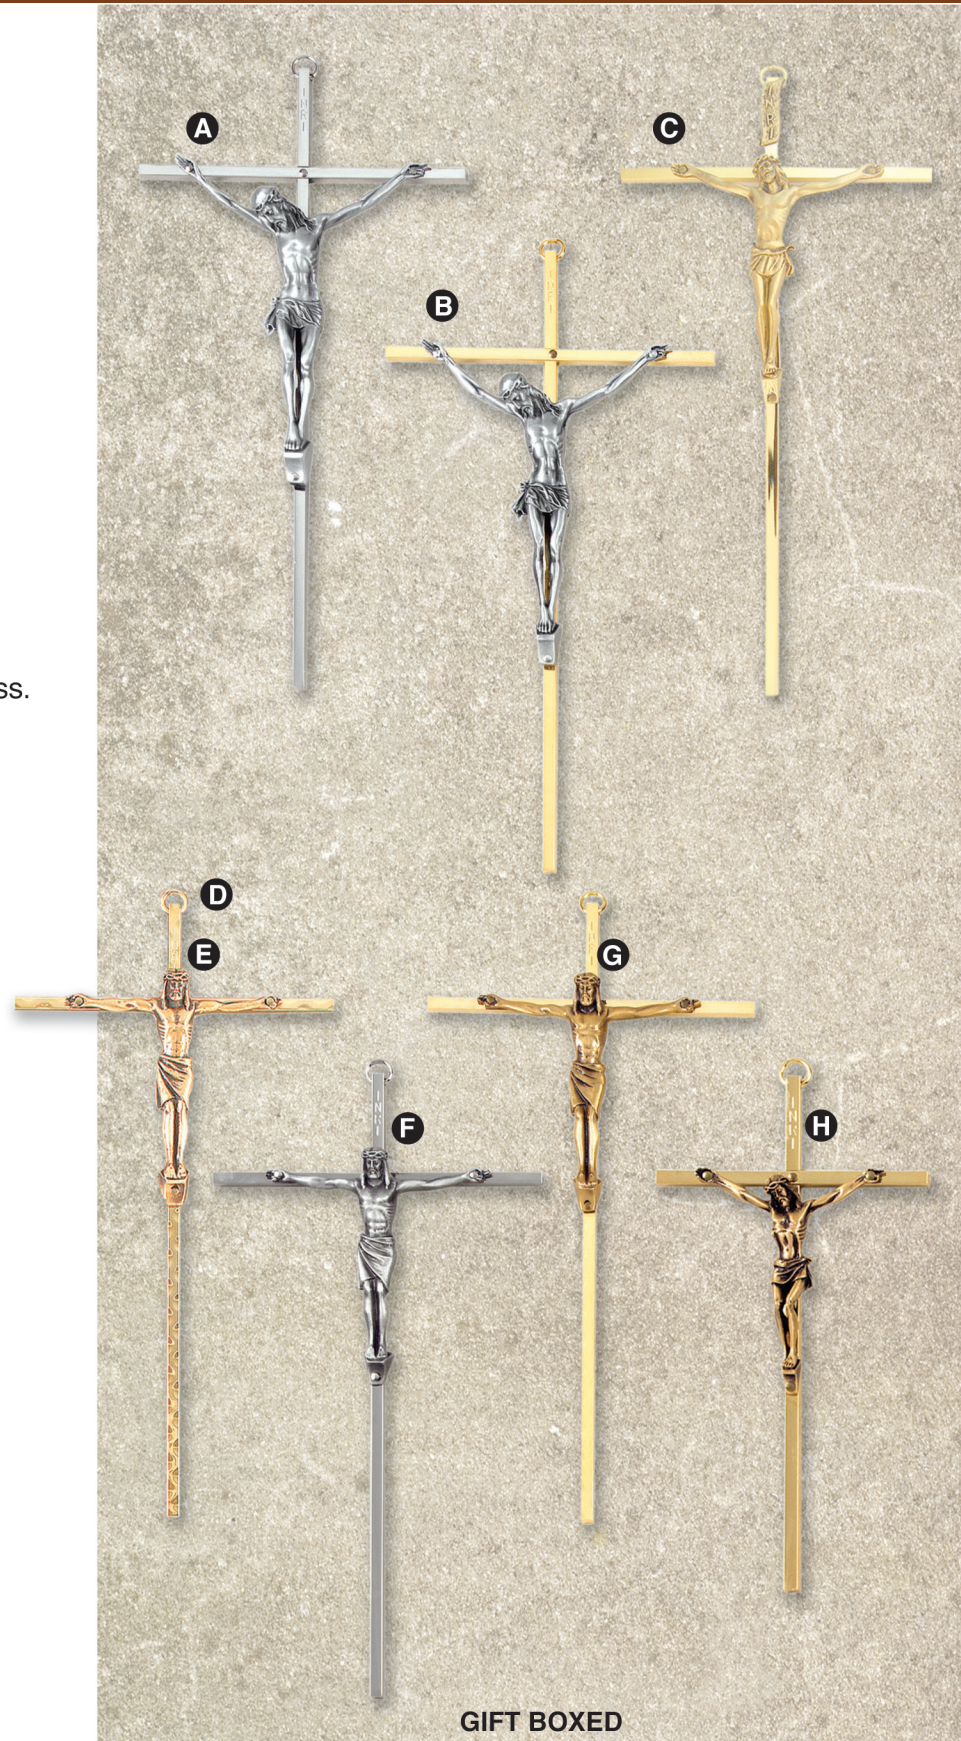

Gift of the Spirit Crucifix
The Crucifix is the greatest sign of Christianity.
This Crucifix depicts the loving Christ bending
toward the troubled world extending His offer
of the gift of Peace,
symbolized by the spread winged dove.
It expresses perfectly the gospel message of Jesus.
"Peace I leave you.
My peace I give you."
(John 14:27)

GIFT BOXED

BEST VALUE

Brass Inlay Crucifixes & Crosses

(Suitable for Interior Lid of Casket)

- A. JC-5001-L**
10" Walnut Cross.
Gold Plated Wide Brass Inlay.
4 1/4" Metal Figure- Antique
Gold Finish.
- B. JC-5002-L**
10" Walnut Cross.
Gold Plated Wide Brass Inlay.
4 1/4" Metal Figure- Antique
Gold Finish.
- C. JC-5000**
10" Walnut Cross.
Gold Plated Wide Brass Inlay.
- D. JC-3001-L**
10" Walnut Cross.
Gold Plated Narrow
Brass Inlay.
4 1/4" Metal Figure- Antique
Gold Finish.
- E. JC-3002-L**
10" Walnut Cross.
Gold Plated Narrow
Brass Inlay.
4 1/4" Metal Figure- Antique
Gold Finish.
- F. JC-3000**
10" Walnut Cross.
Gold Plated Narrow
Brass Inlay.

Traditional Style Crucifixes

(Suitable for Interior Lid of Casket)

- A. JC-815-E**
10" Nickel Plated Cross.
4 1/4" Antique Silver Figure.
- B. JC-814-E**
10" Gold Plated Cross.
4 1/4" Antique Silver Figure.
- C. JC-800-K**
10" Gold Plated Cross.
3 1/2" Antique Gold Figure.
- D. JC-855-H-K**
10" Gold Plated Hammered Cross.
3 1/2" Antique Gold Figure.
- E. JC-865-E**
10" Nickel Plated Cross.
3 1/2" Antique Silver Figure.
- F. JC-855-K**
10" Gold Plated Cross.
3 1/2" Antique Gold Figure.
- G. JC-852-K**
7" Gold Plated Cross.
3" Antique Gold Figure.