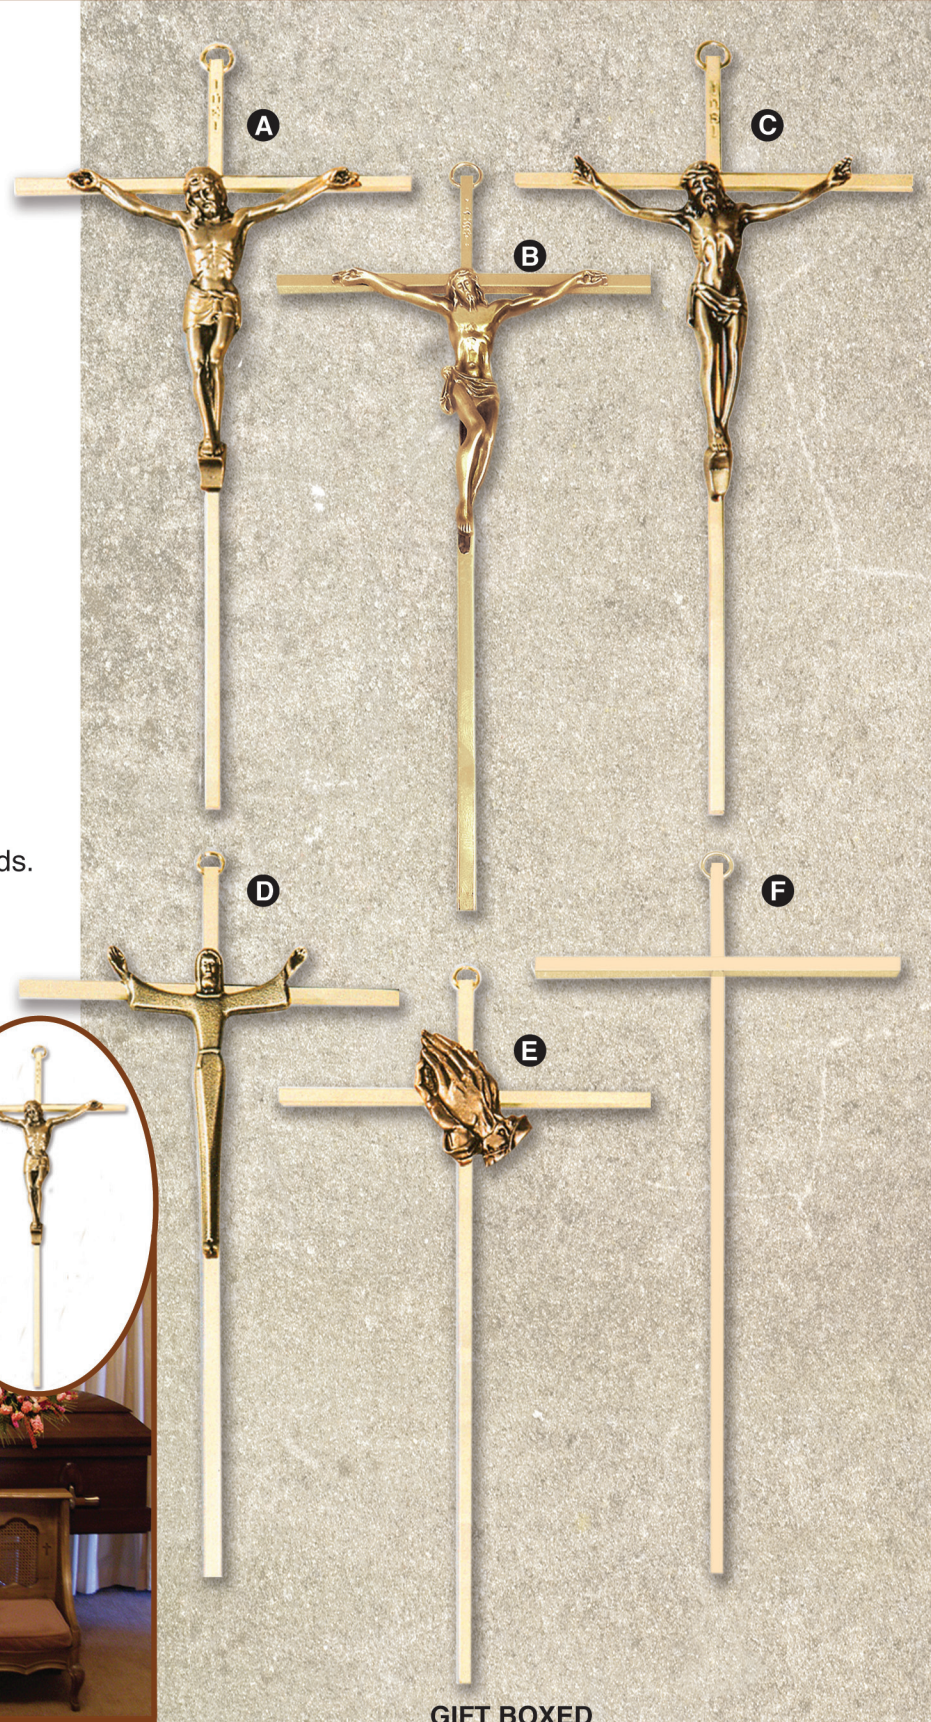

- A. JC-1282-E**
13" Walnut Standing Memorial Crucifix. Antique Silver Image and Picture Holder. Includes Engraving Plaque.
- B. JC-1282-L**
13" Walnut Standing Memorial Crucifix. Antique Gold Image and Picture Holder. Includes Engraving Plaque.
- C. JC-1284-E**
13" Walnut Standing Remembrance Cross. Antique Silver Roses & Picture Holder. Includes Engraving Plaque.
- D. JC-1285-E**
13" Walnut Standing Remembrance Cross. Antique Gold Roses & Picture Holder. Includes Engraving Plaque.

BEST VALUE Curved Back Exterior Crucifixes (Suitable for attaching to the Lid of Casket)

- A. JC-5412-C**
11 1/4" Metal Crucifix, Antique Copper Finish.
- B. JC-5412-S**
11 1/4" Metal Crucifix, Antique Pewter Finish.
- C. JC-5412-B**
11 1/4" Metal Crucifix, Antique Bronze Finish.
- D. JC-6502-CC**
12" Walnut Cross, 5 1/2" Antique Copper Image.
- E. JC-6502-SC**
12" Walnut Cross, 5 1/2" Antique Pewter Finish Image.
- F. JC-6502-BC**
12" Walnut Cross, 5 1/2" Antique Bronze Image.

Exterior Crucifix
Enlarged to
Show Detail

All exterior crucifixes are supplied with two-sided tape to attach crucifix to top lid of casket.

GIFT BOXED

BEST VALUE
Interior Gold Plated Crucifixes & Crosses
(Suitable for Interior Lid of Casket)

- A. JC-5593-P**
10" Gold Plated Cross.
Antique Gold Plated Figure.
- B. JC-5576-P**
10" Gold Plated Cross.
Antique Gold Plated Figure.
- C. JC-5510-P**
10" Gold Plated Cross.
Antique Gold Plated Figure.
- D. JC-5530-P**
10" Gold Plated Cross.
Antique Gold Plated Figure.
- E. JC-5556-L**
10" Gold Plated Cross.
Antique Gold Plated Praying Hands.
- F. JC-5555**
10" Gold Plated Cross.