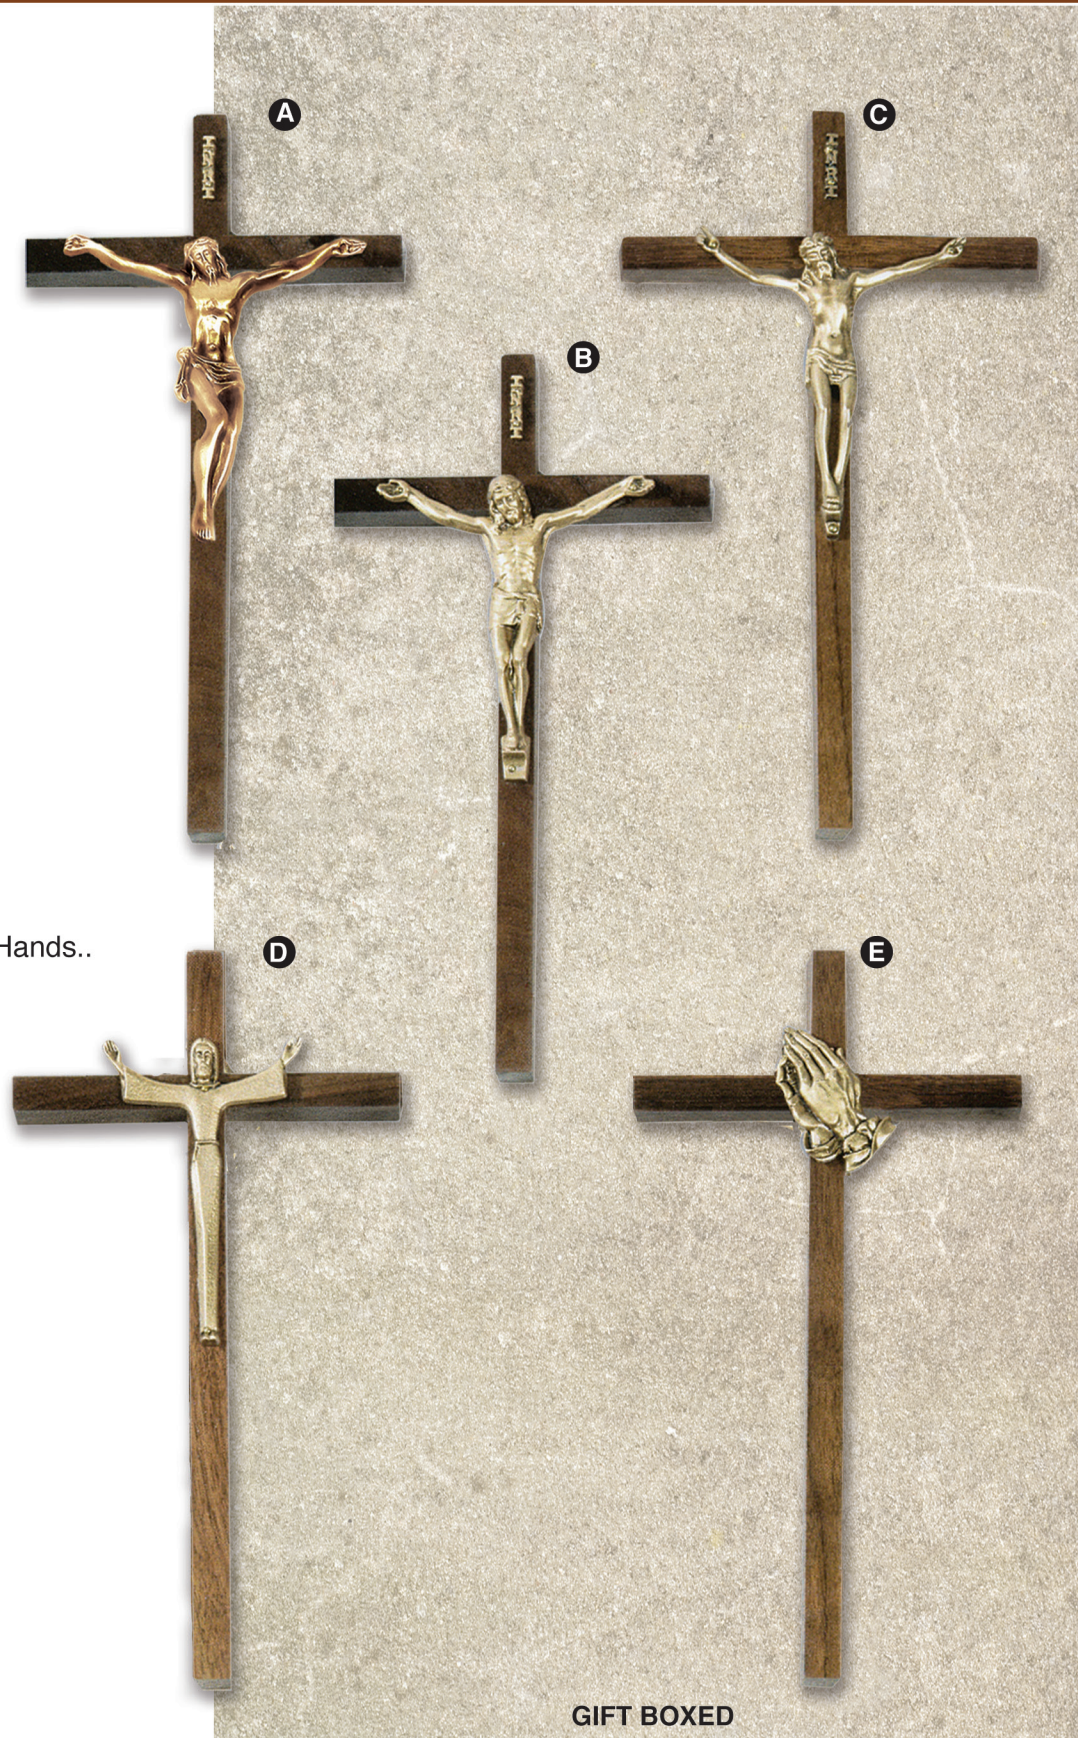

BEST VALUE
Interior Walnut Crucifixes & Crosses
(Suitable for Interior Lid of Casket)

- **A. JC-6576-P**
  10" Walnut Cross.
  Antique Gold Figure.
- **B. JC-6593-P**
  10" Walnut Cross.
  Antique Gold Figure.
- **C. JC-6510-P**
  10" Walnut Cross.
  Antique Gold Figure.
- **D. JC-6530-P**
  10" Walnut Cross.
  Antique Gold Figure.
- **E. JC-6556-P**
  10" Walnut Cross.
  Antique Gold Praying Hands..

GIFT BOXED

Unique Crucifixes & Sick Call Crucifixes

- **A. JC-1739-K**
  12" Walnut Cross.
  Gold Plated Ends & Sunburst
  5" Antique Gold Figure.
- **B. JC-1924-L**
  10" Walnut Finished Cross with
  Smoky Topaz Stone Inlay.
  5" Antique Gold Figure.
  Also Available: (Not Shown)
  JC-2300
  10" Walnut Finished Cross with
  Smoky Topaz Stone Inlay.
  (Cross only)
- **C. JC-1923-E**
  10" Black Cross with Black
  Diamond Crystal Inlay.
  Antique Silver Figure.
  Also Available: (Not Shown)
  JC-2301
  10" Black Cross with Black
  Diamond Crystal Inlay (Cross only).
- **D. JC-6090-E**
  8" Standing Walnut Cross
  "Gift of the Spirit".
  4 1/4" Antique Silver Figure.
  Base - 4 1/4" Diameter.
- **E. JC-9153-E**
  12 3/4" Walnut Sick Call
  Crucifix.
  5" Antique Silver Figure.
- **F. JC-9156-N**
  12 3/4" Walnut Sick Call Crucifix.
  6" Hand Painted Resin Figure.
- **G. JC-9152-K**
  12 3/4" Oak Sick Call Crucifix.
  5" Antique Gold Figure.