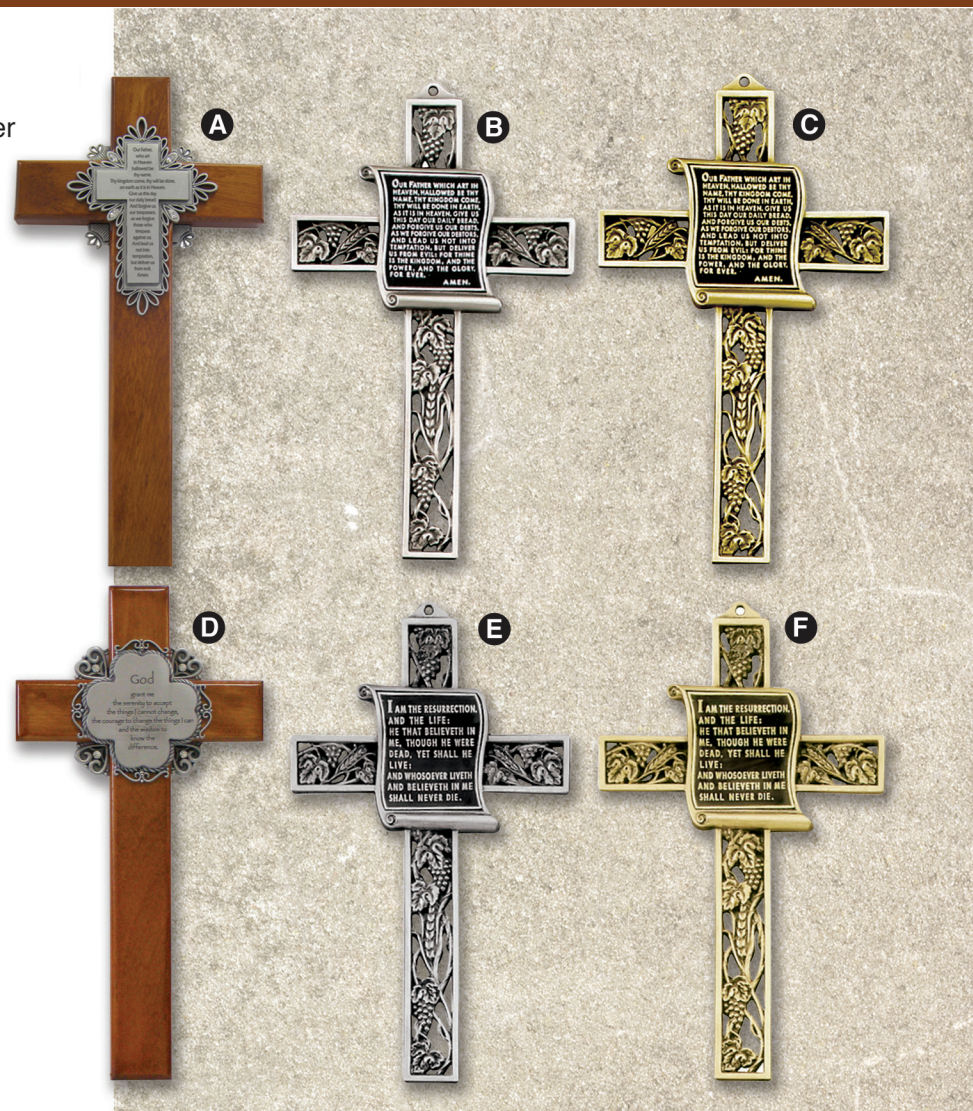

Risen Christ Crucifixes

(Suitable for Interior Lid of Casket)

- A. JC-2855-K**
10" Gold Plated Cross.
4 1/2" Antique Gold
Figure.
- B. JC-2865-E**
10" Nickel Plated Cross.
4 1/2" Antique Silver Figure.
- C. JC-2855-E**
10" Gold Plated Cross.
4 1/2" Antique Silver Figure.
- D. JC-5530-P**
10" Gold Plated Cross.
4 1/2" Bronze Plated Figure.
- E. JC-2552-E**
10" Walnut Cross.
5" Antique Silver Figure.
- F. JC-2536-E**
10" Walnut Cross.
Nickel Plated Inlay.
5" Antique Silver Figure.
- G. JC-2535-K**
10" Walnut Cross.
Gold Plated Inlay.
5" Antique Gold
Figure.

Prayer Crosses

- A. JC-5026-E**
10" Cherry Cross with "Our Father Prayer" Plaque.
Antique Silver Finish.
Catholic Version.
Crystal Stones.
- B. JC-741-E**
9" Metal "Our Father Prayer" Cross..
Antique Silver Finish.
- C. JC-740-K**
9" Metal "Our Father Prayer" Cross..
Antique Gold Finish.
- D. JC-5021-E**
10" Cherry Cross with "Serenity Prayer" Plaque.
Antique Silver Finish.
Crystal Stones.
- E. JC-743-E**
9" Metal "Resurrection Prayer" Cross.
Antique Silver Finish.
- F. JC-742-E**
9" Metal "Resurrection Prayer" Cross.
Antique Gold Finish.