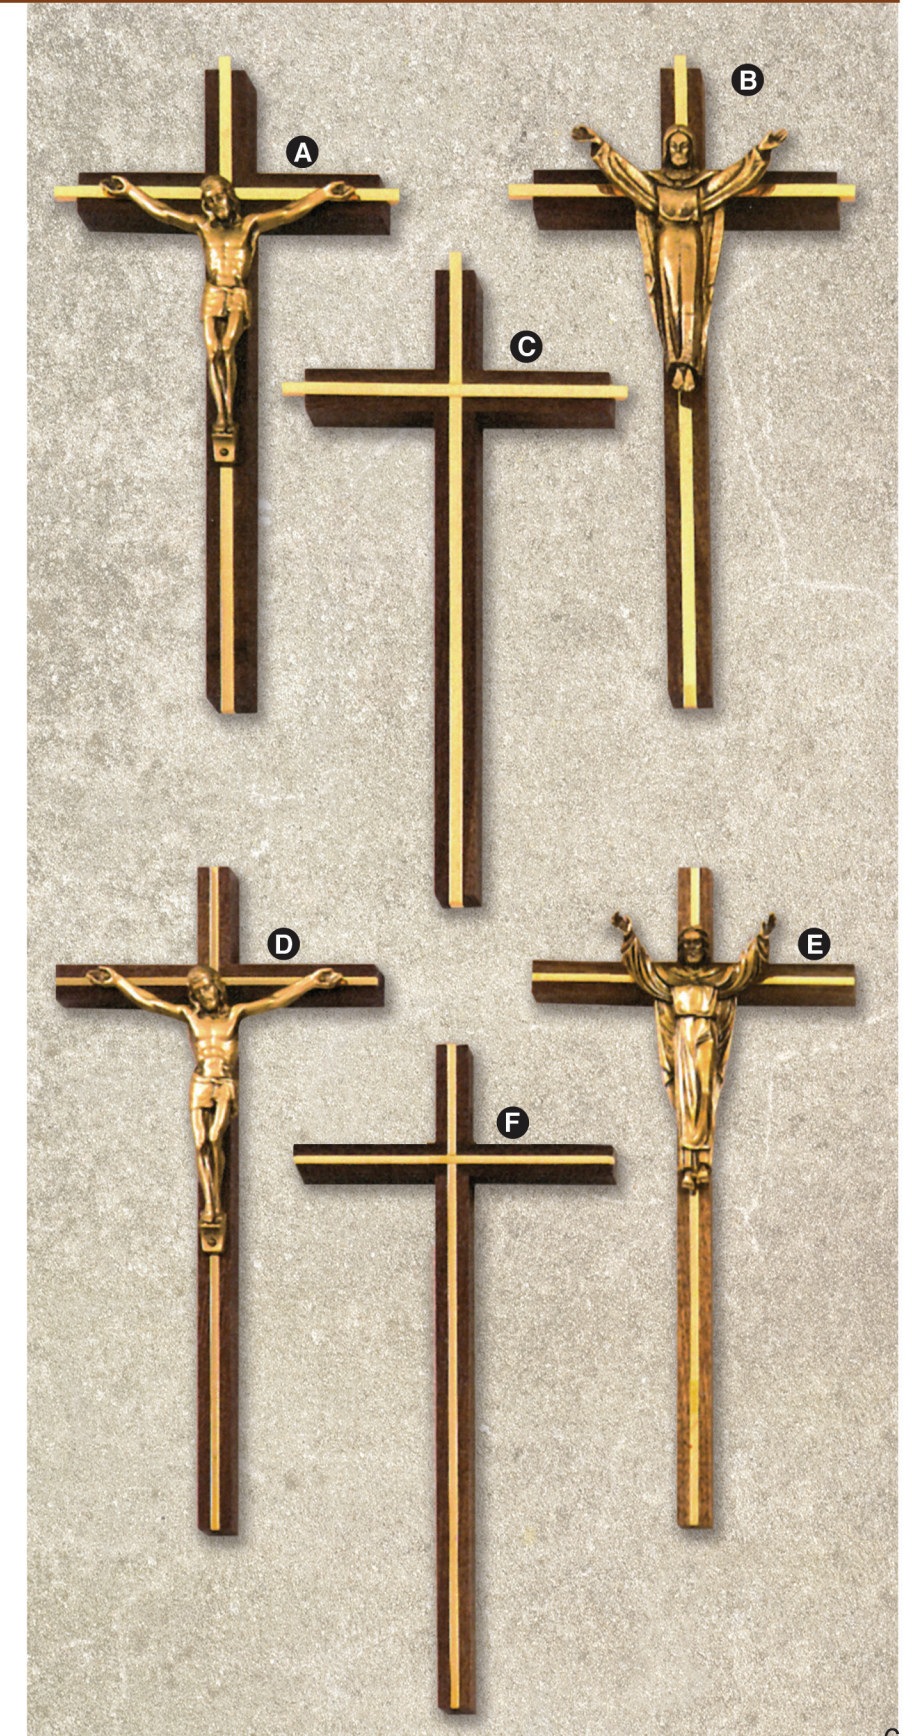

Baby Crosses

(Suitable for Interior Lid of Casket)

- **A. JC-1055-E**
  7" Gold Plated Cross.
  Pewter Finish Boy Figure.
- **B. JC-1057-E**
  7" Gold Plated Cross.
  Pewter Finish Girl Figure.
- **C. JC-1056-E**
  7" Nickel Plated Cross.
  Pewter Finish Boy Figure.
- **D. JC-1058-E**
  7" Nickel Plated Cross.
  Pewter Finish Girl Figure.
- **E. JC-555-E**
  4 1/4" Gold Plated Cross.
  Pewter Finish Boy Figure.
- **F. JC-557-E**
  4 1/4" Gold Plated Cross.
  Pewter Finish Girl Figure.
- **G. JC-420-E**
  7" Blue Cross Pewter Finish
  Boy Figure.
- **H. JC-421-E**
  7" Pink Cross Pewter Finish
  Girl Figure.
- **I. JC-9323-E**
  5" Pewter Finish Baby Boy Cross.
- **J. JC-9324-E**
  5" Pewter Finish Baby Girl Cross.

GIFT BOXED

BEST VALUE

Brass Inlay Crucifixes & Crosses

(Suitable for Interior Lid of Casket)

- **A. JC-5001-L**
  10" Walnut Cross.
  Gold Plated Wide Brass Inlay.
  4 1/4" Metal Figure- Antique
  Gold Finish.
- **B. JC-5002-L**
  10" Walnut Cross.
  Gold Plated Wide Brass Inlay.
  4 1/4" Metal Figure- Antique
  Gold Finish.
- **C. JC-5000**
  10" Walnut Cross.
  Gold Plated Wide Brass Inlay.
- **D. JC-3001-L**
  10" Walnut Cross.
  Gold Plated Narrow
  Brass Inlay.
  4 1/4" Metal Figure- Antique
  Gold Finish.
- **E. JC-3002-L**
  10" Walnut Cross.
  Gold Plated Narrow
  Brass Inlay.
  4 1/4" Metal Figure- Antique
  Gold Finish.
- **F. JC-3000**
  10" Walnut Cross.
  Gold Plated Narrow
  Brass Inlay.