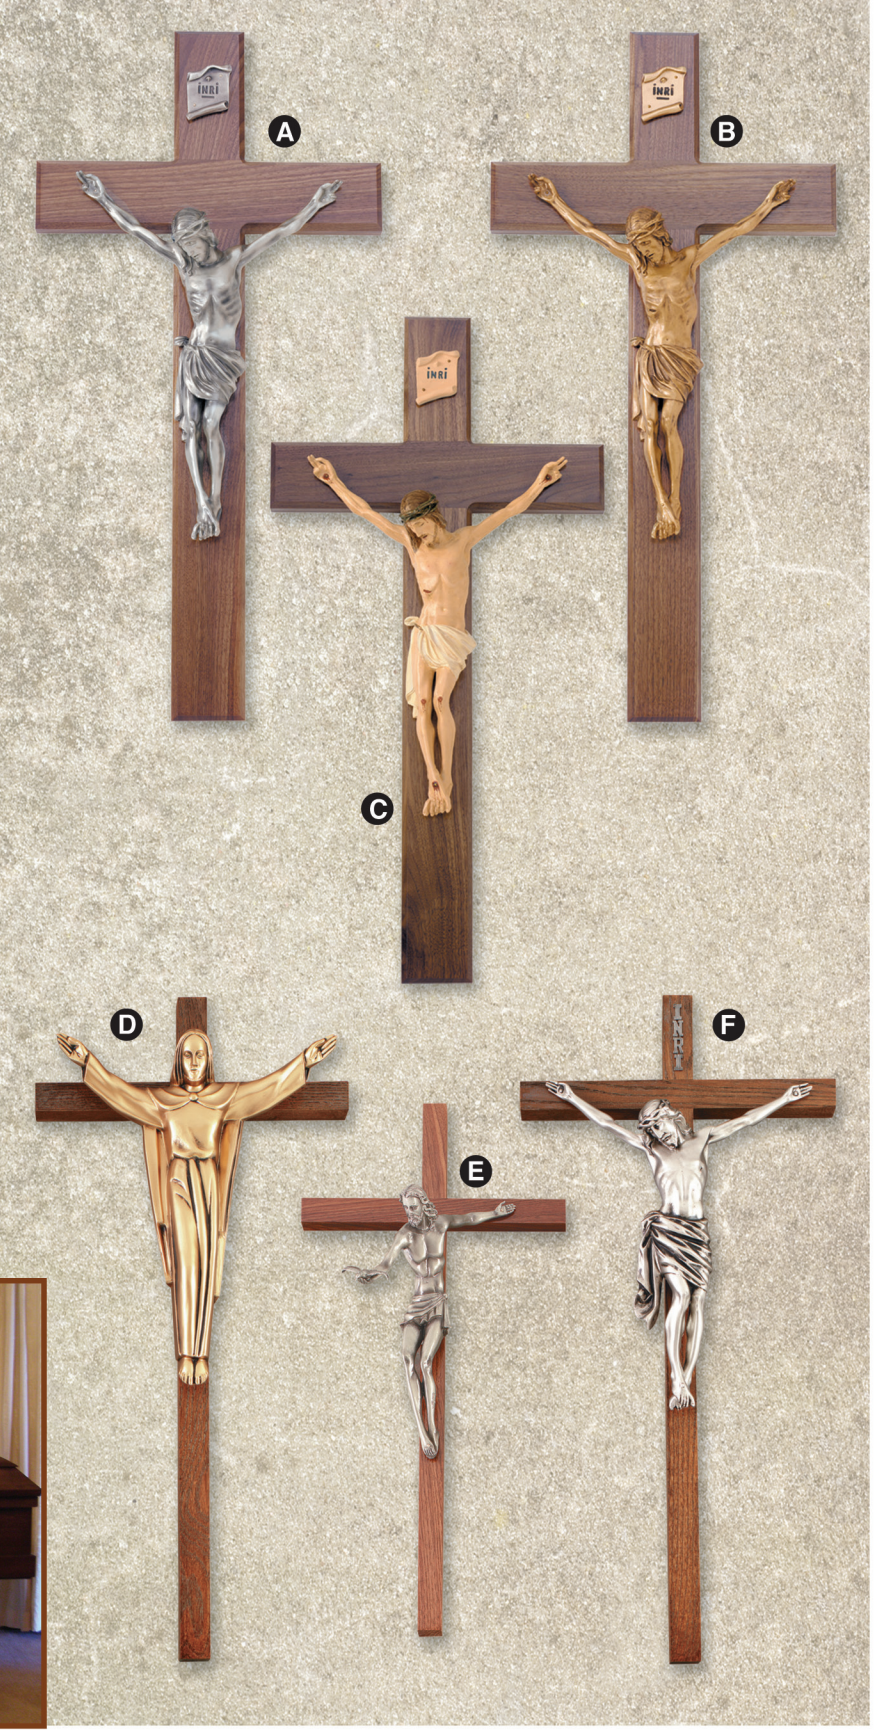

Funeral Home Crucifixes

(Suitable for Wall Hanging or Floor Stand)

- **A. JC-1640-E**
  34" Walnut Cross. 15 1/4" Resin Figure.
  Antique Silver Finish.
- **B. JC-1641-K**
  34" Walnut Cross. 15 1/4" Resin Figure.
  Antique Bronze Finish.
- **C. JC-1642-N**
  34" Walnut Cross. 15 1/4" Resin Figure.
  Hand Painted Natural Finish.
- **D. JC-2111-L**
  34" Walnut Cross.
  18" Antique Gold Metal Figure.
  Also Available:
  JC-2111-S
  18" Antique Silver Metal Figure
- **E. JC-6088-S**
  22" Walnut Cross "Gift of the Spirit"
  10 1/2" Resin Figure.
  Antique Silver Finish.
- **F. JC-2113-S**
  34" Walnut Cross.
  16" Antique Silver Metal Figure
  Also Available:
  JC-2113-L
  16" Antique Gold Metal Figure.