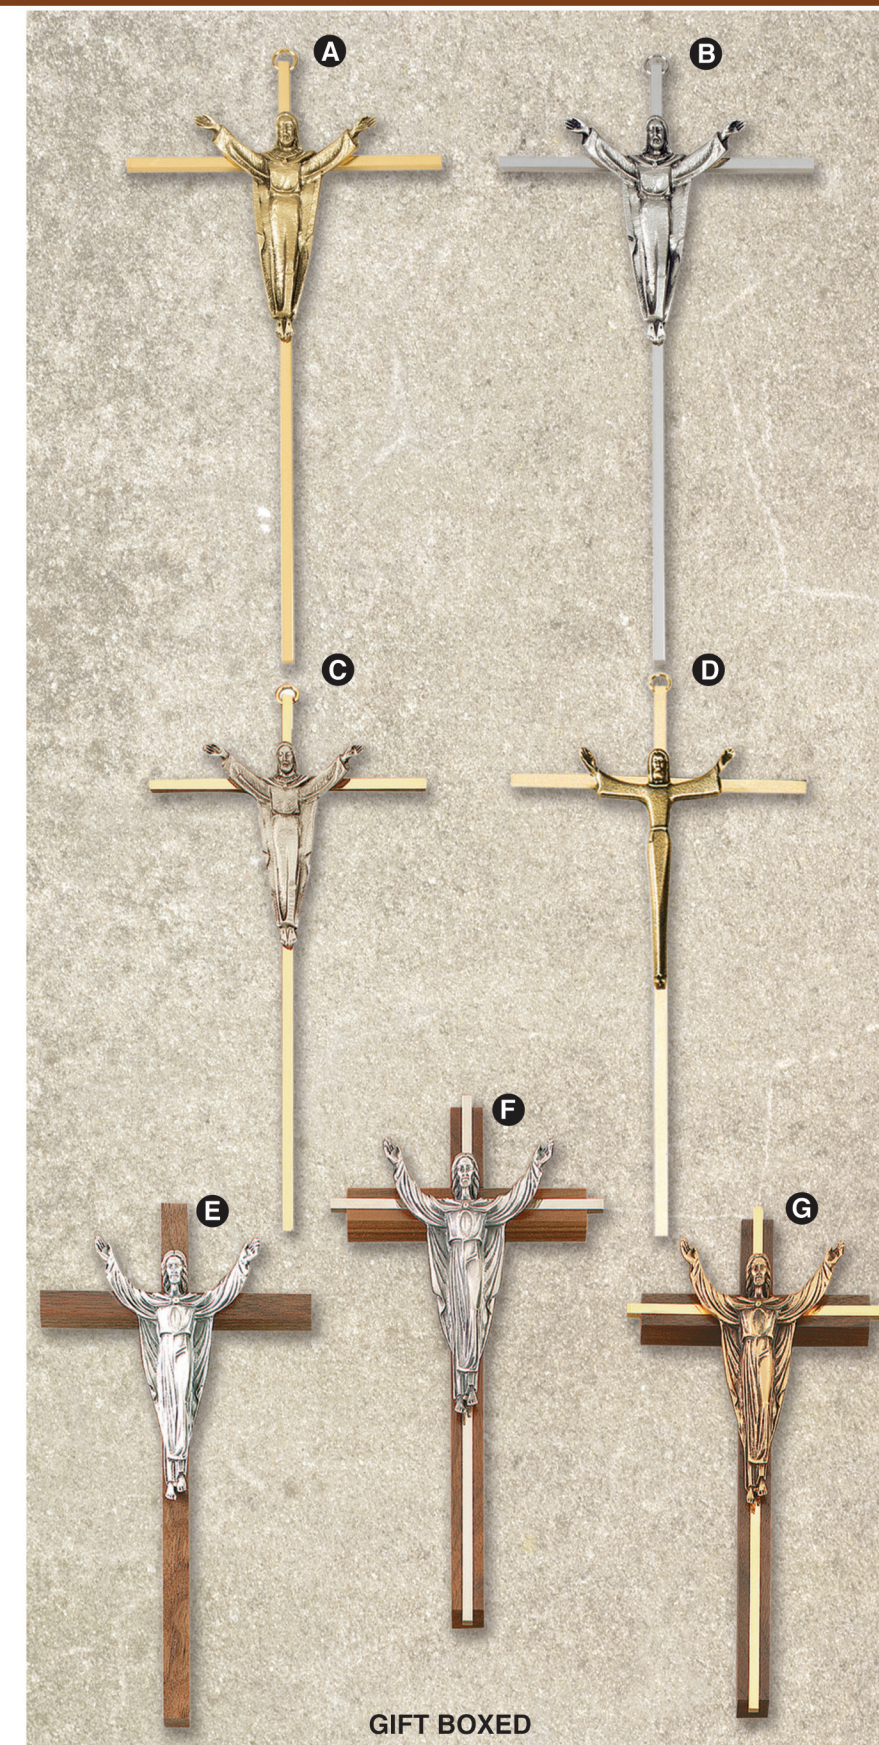

Traditional Style Crucifixes

(Suitable for Interior Lid of Casket)

- A. JC-815-E**
10" Nickel Plated Cross.
4 1/4" Antique Silver Figure.
- B. JC-814-E**
10" Gold Plated Cross.
4 1/4" Antique Silver Figure.
- C. JC-800-K**
10" Gold Plated Cross.
3 1/2" Antique Gold Figure.
- D. JC-855-H-K**
10" Gold Plated Hammered Cross.
3 1/2" Antique Gold Figure.
- E. JC-865-E**
10" Nickel Plated Cross.
3 1/2" Antique Silver Figure.
- F. JC-855-K**
10" Gold Plated Cross.
3 1/2" Antique Gold Figure.
- G. JC-852-K**
7" Gold Plated Cross.
3" Antique Gold Figure.

Risen Christ Crucifixes

(Suitable for Interior Lid of Casket)

- A. JC-2855-K**
10" Gold Plated Cross.
4 1/2" Antique Gold
Figure.
- B. JC-2865-E**
10" Nickel Plated Cross.
4 1/2" Antique Silver Figure.
- C. JC-2855-E**
10" Gold Plated Cross.
4 1/2" Antique Silver Figure.
- D. JC-5530-P**
10" Gold Plated Cross.
4 1/2" Bronze Plated Figure.
- E. JC-2552-E**
10" Walnut Cross.
5" Antique Silver Figure.
- F. JC-2536-E**
10" Walnut Cross.
Nickel Plated Inlay.
5" Antique Silver Figure.
- G. JC-2535-K**
10" Walnut Cross.
Gold Plated Inlay.
5" Antique Gold
Figure.

Prayer Crosses

- A. JC-5026-E**
10" Cherry Cross with "Our Father Prayer" Plaque.
Antique Silver Finish.
Catholic Version.
Crystal Stones.
- B. JC-741-E**
9" Metal "Our Father Prayer" Cross..
Antique Silver Finish.
- C. JC-740-K**
9" Metal "Our Father Prayer" Cross..
Antique Gold Finish.
- D. JC-5021-E**
10" Cherry Cross with "Serenity Prayer" Plaque.
Antique Silver Finish.
Crystal Stones.
- E. JC-743-E**
9" Metal "Resurrection Prayer" Cross.
Antique Silver Finish.
- F. JC-742-E**
9" Metal "Resurrection Prayer" Cross.
Antique Gold Finish.