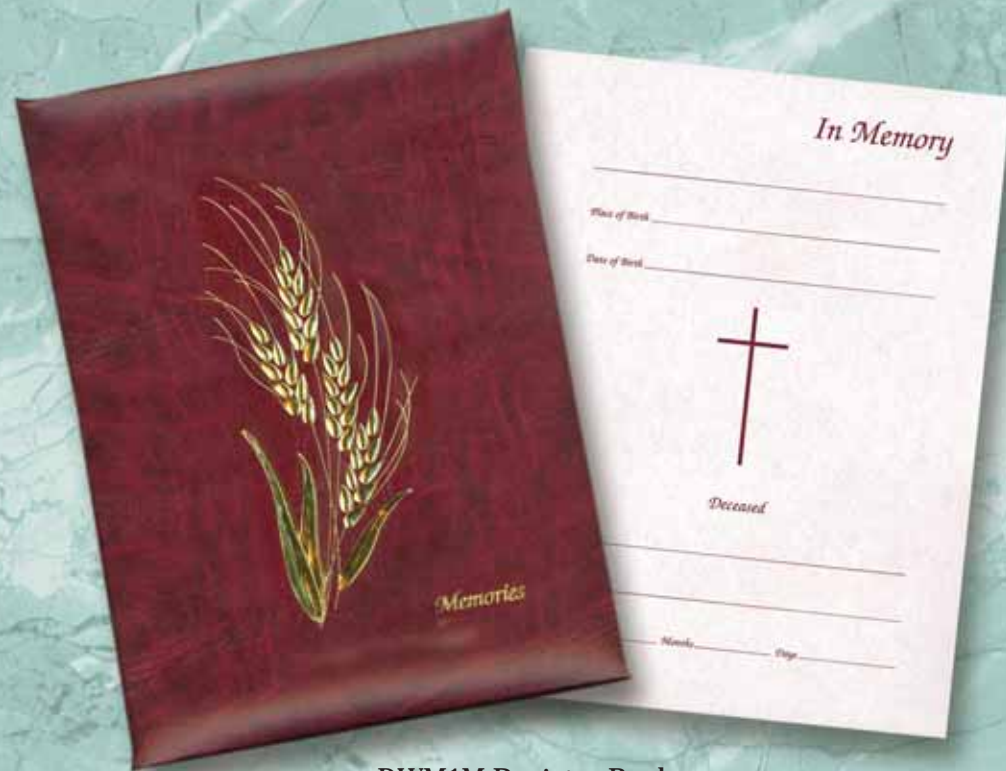

Golden Wheat Series

The Golden Wheat Series features a burgundy leatherette cover with a gold foil embossed wheat design. The eternal wheat symbol is repeated throughout the book on mauve pages.

Gift box set available.

DWM1M Register Book

DW5W Service Folder

DW6 Thank You Card

GDWM1M Gift Box Set