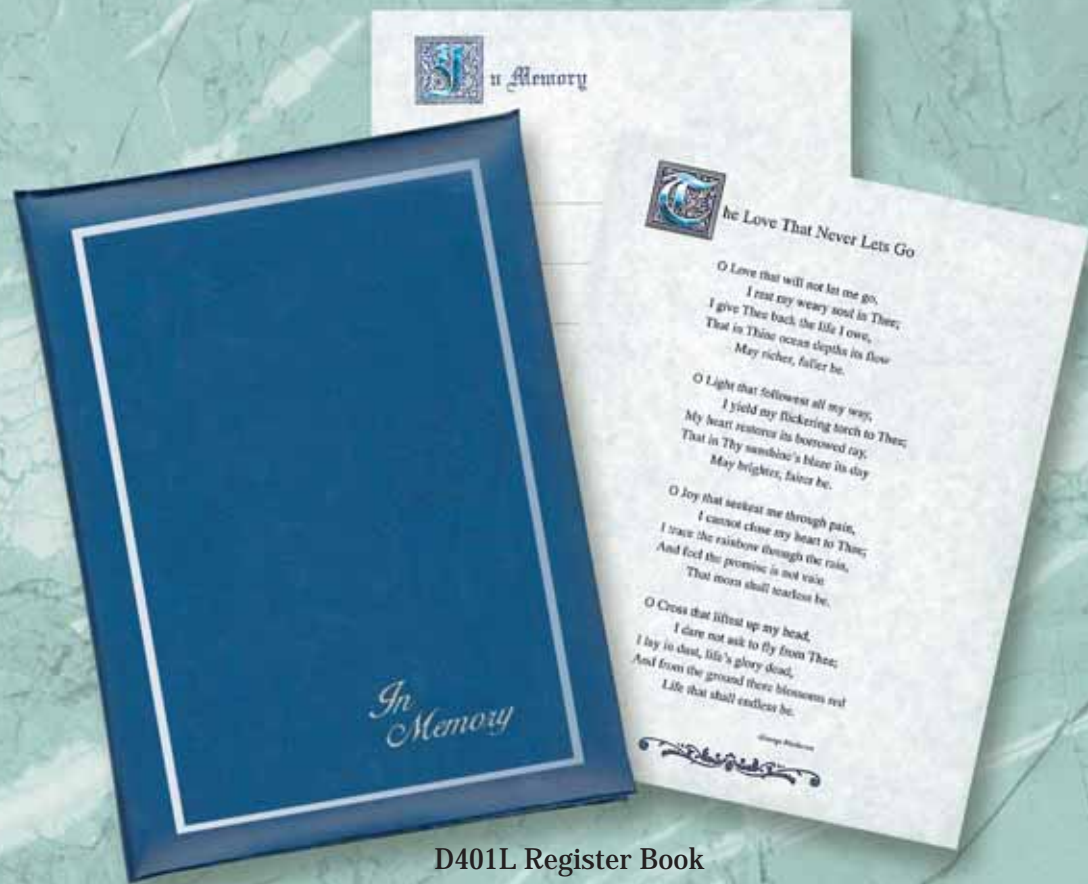

This Elegant Silver Foil Series features a simple foil border and In Memory on blue leatherette, it comes in a deluxe size of 8"x11-1/2". The interior pages are also foil stamped.

Gift box set available.