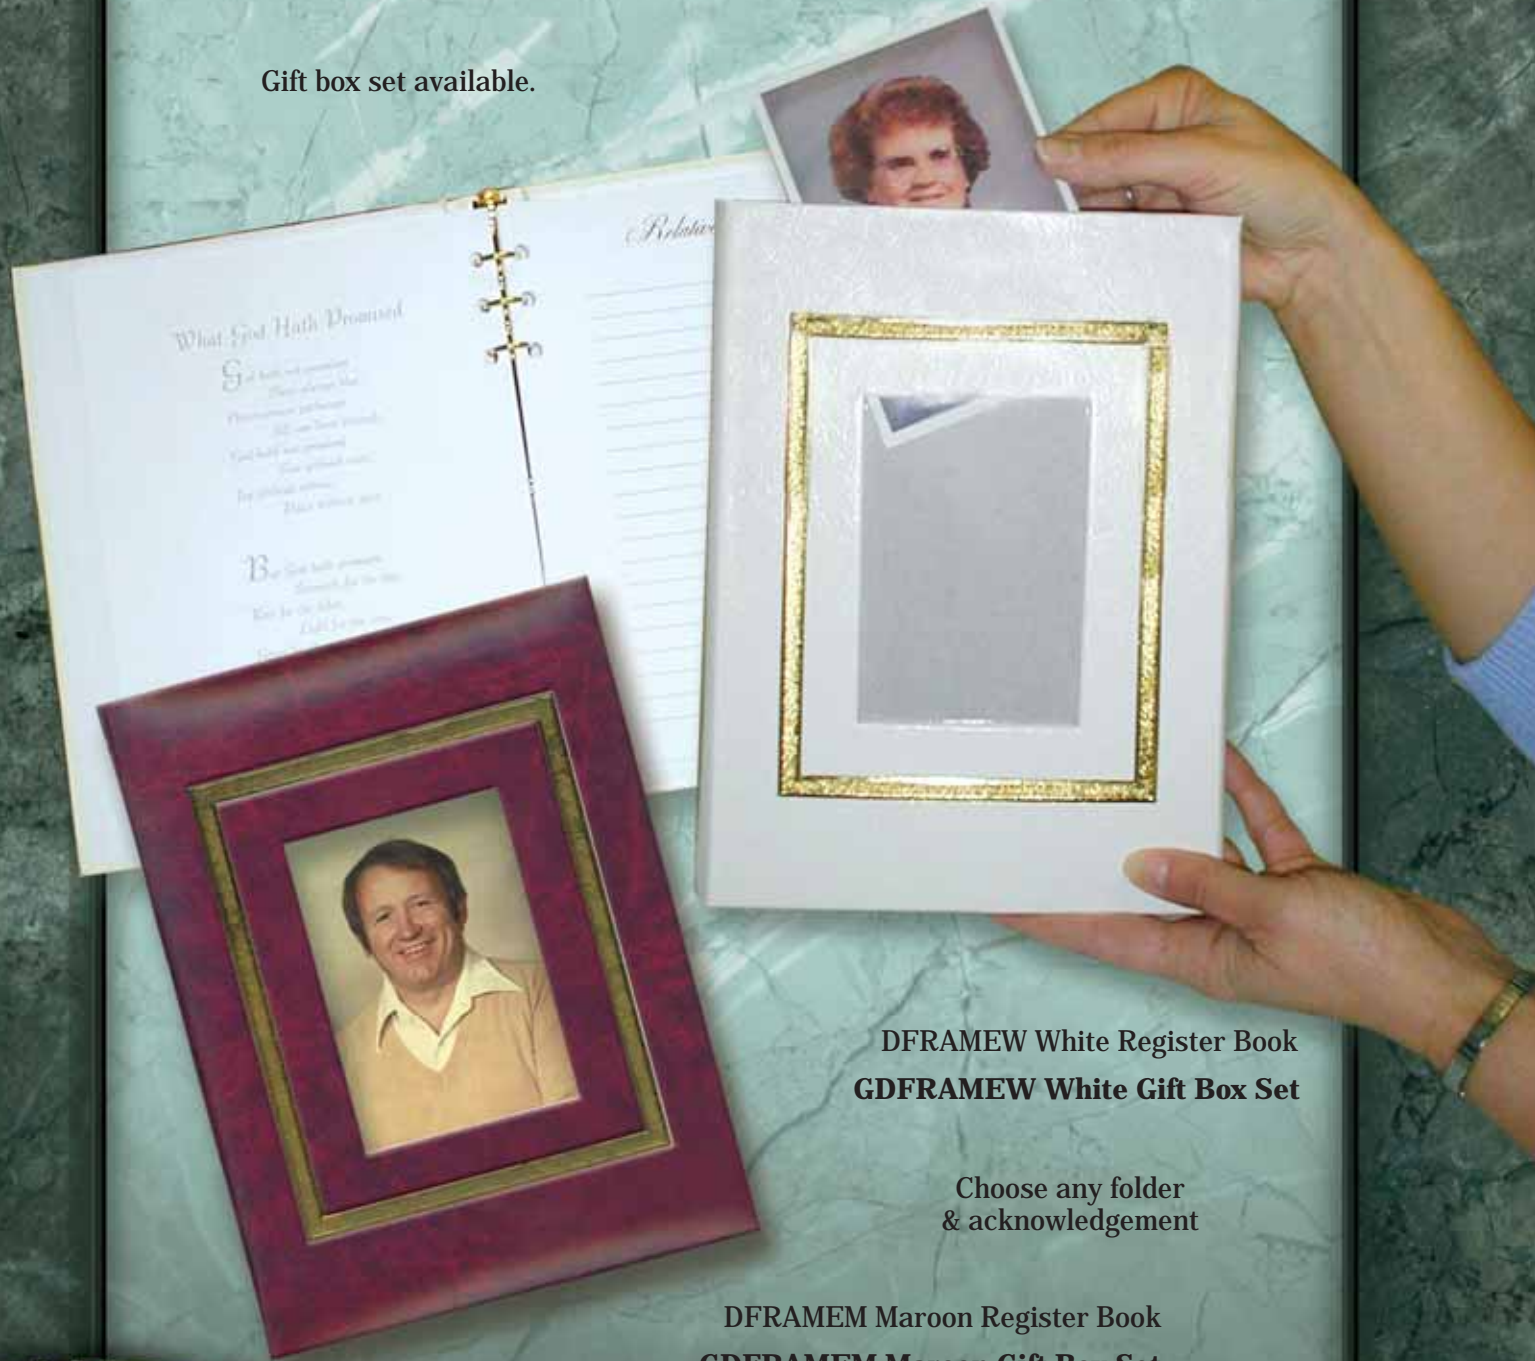

Frame Series

*This universal register book can be used for any funeral.
The frame will accommodate a 4x6 photo or a matching memorial folder.
The ultimate in personalization for your families.*

Gift box set available.

DFRAMEW White Register Book
GDFRAMEW White Gift Box Set

Choose any folder
& acknowledgement

DFRAMEM Maroon Register Book
GDFRAMEM Maroon Gift Box Set

Splendor Series

*The Splendor Series features warm rich watercolors.
The book cover is gold foil stamped to frame the beautiful hand painted tree.*

Gift box set available.