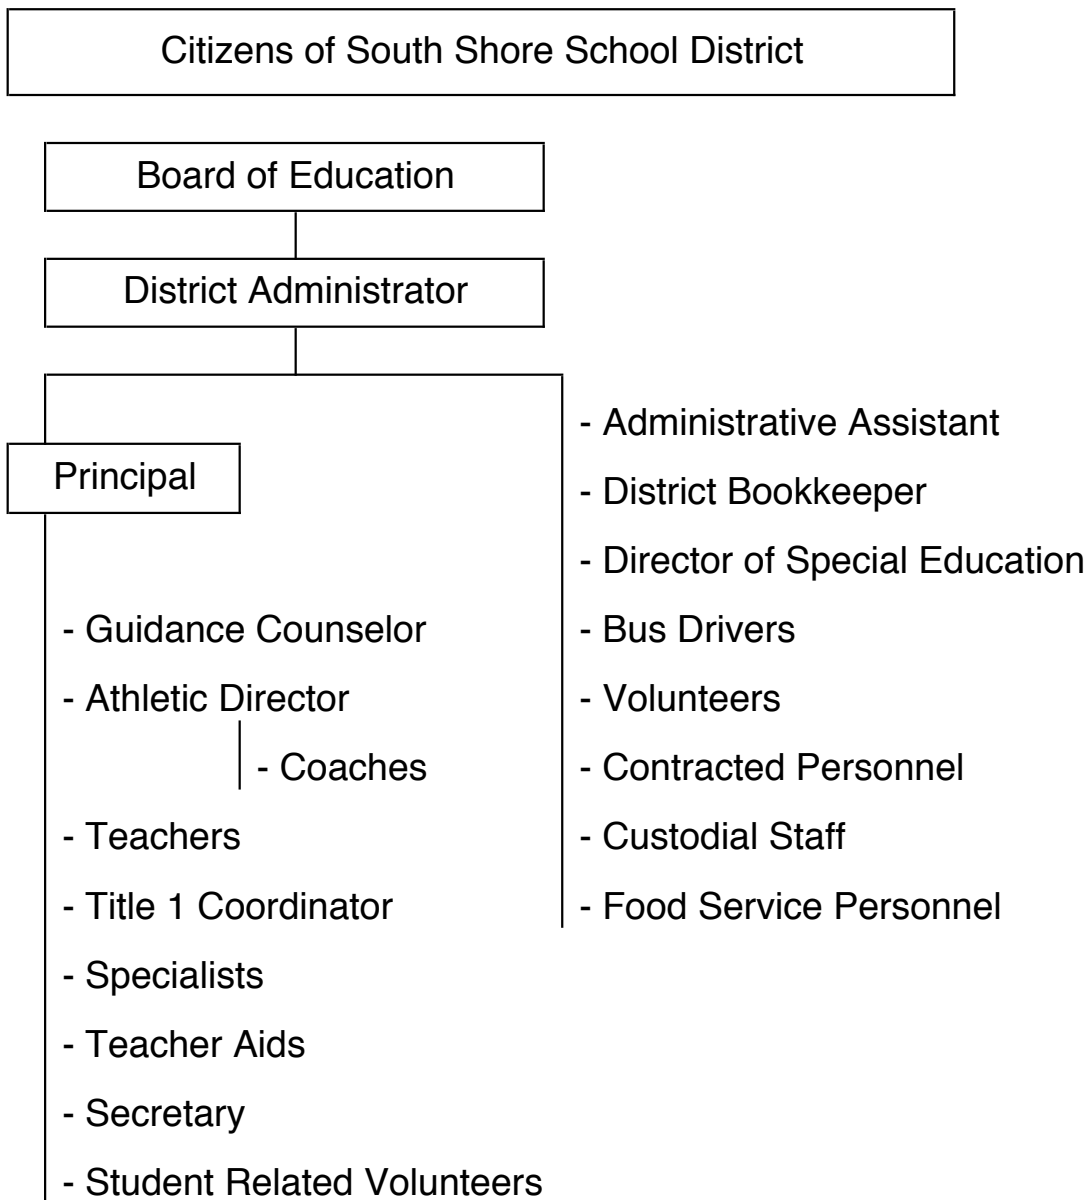

SOUTH SHORE SCHOOL DISTRICT ORGANIZATIONAL CHART

APPROVED: November 18, 1987

REVISED: May 19, 2004