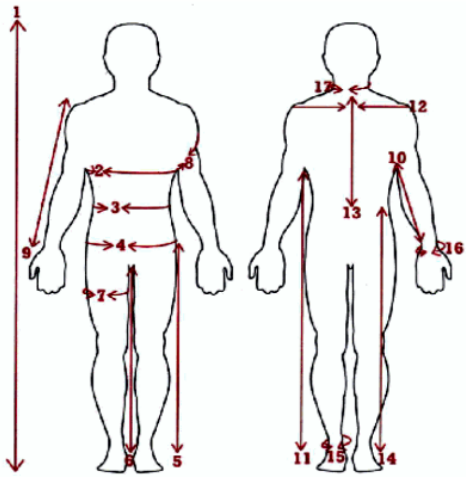

PRODUCTION

ROLE/CREDITS

YEAR

Iron Road	Stunt Performer	2020
Younis	Carmen Bsaibes stunt double	2020
Born to Be Murdered	Stunt Performer	2020
Pandora	Priscilla Quintana stunt double	2019
Warrior Nun	Stunt Performer	2019
Foreign Skies	Stunt Performer	2019
Sye Raa Narasimha	Stunt Performer	2019
Angel Has Fallen	Stunt Performer	2019
Manikarnika: The Queen of Jhansi	Stunt Performer - Actress	2019
We Die Young	Stunt Performer	2019
Lailat Hana wa Suroor	Stunt Performer	2018
The Car	Stunt Performer	2018
Ghosts of War	Stunt Performer	2018
Death Race 4: Beyond Anarchy	Stunt Performer	2018
The Himman's Bodyguard	Stunt Performer	2017
Leatherface	Stunt Performer	2017
Megan Leavey	Kate Mara - Stunt Double	2017
Boyka: Undisputed	Teodora Duhovnikova - Stunt Double	2016
Undercover Ep.10	Stunt Performer	2016
Barbarians Rising	Stunt Performer	2016
Section zero	Stunt Performer	2016
Project Zenit	Stunt Performer	2016
Monkey	Alexandra Kostova - Stunt Double	2016
The Celts	Stunt Performer	2016
London Has Fallen	Stunt Performer	2016
Plebs	Stunt Performer	2015
Dilwale	Kajol Devgan - Stunt Double	2015
Baahubali	Tamannah Bhatia - Stunt Double	2015
The Throwaways	Katie McGrath - Stunt Double	2015
Survivor	Milla Jovovich - Stunt Double	2015
Nedadenite ep.12	Stunt Performer	2013
Zero Dark Thirty	Jessica Chastain - Stunt Double	2012

- | | |
|-----------|---------------|
| 1. 160 cm | 11. 122 cm |
| 2. 90 cm | 12. 16 cm |
| 3. 72 cm | 13. 36 cm |
| 4. 92 cm | 14. 102 cm |
| 5. 88 cm | 15. 21 cm |
| 6. 79 cm | 16. 16 cm |
| 7. 53 cm | 17. 34 cm |
| 8. 27 cm | |
| 9. 58 cm | Weight: 58 kg |
| 10. 44 cm | Shoe size: 38 |