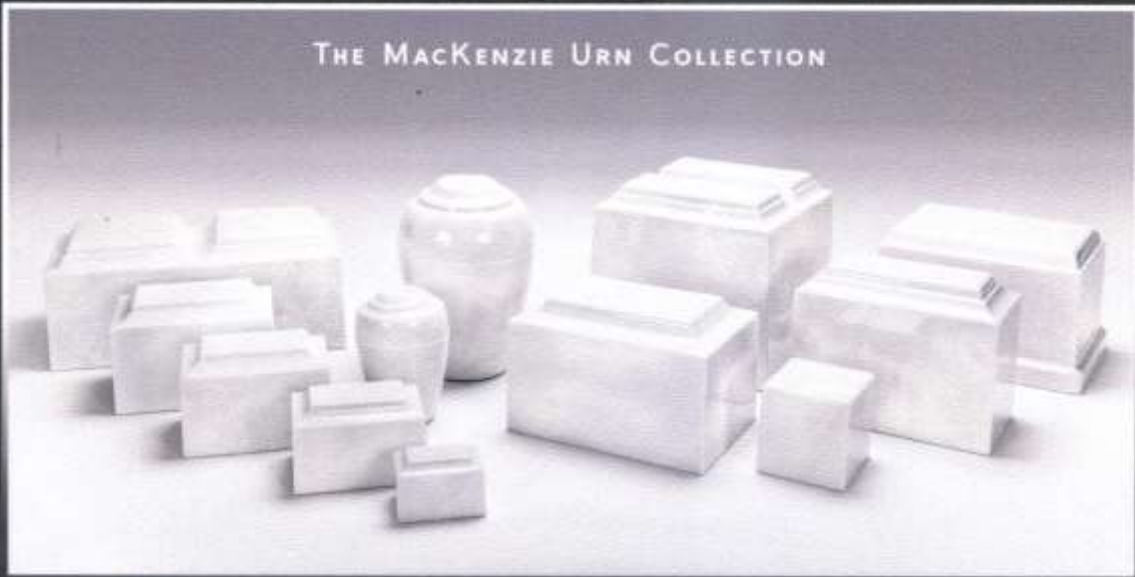

Cremation Urns

© URN DESIGN

THE MacKENZIE URN COLLECTION

GRECIAN
190 cubic inches
Length : 7"
Width : 7"
Height : 10.5"

THE CLASSIC
210 cubic inches
Length : 9.75"
Width : 6.75"
Height : 6.5"

OLYMPUS
270 cubic inches
Length : 11"
Width : 7.75"
Height : 7"