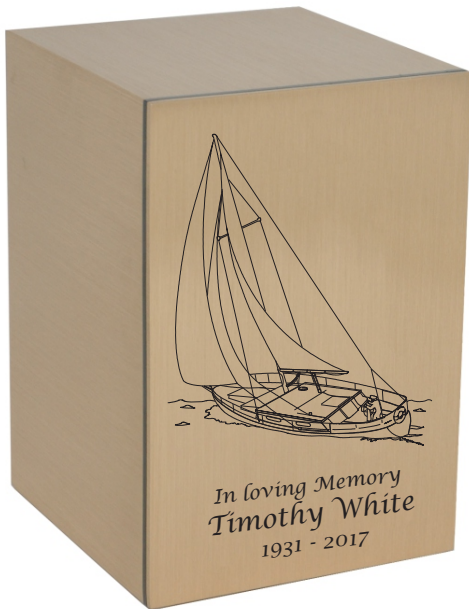

## Solitude Series

Wrought Bronze  
 Single Inurnment  
 8 in. H x 5.5 in. W x 5.25 in. D  
 Volume: 208 cu.in

Urns can be personalized!

Many other appliques available for these  
 urns as size allows.  
 See Appliques on pages 88-90.