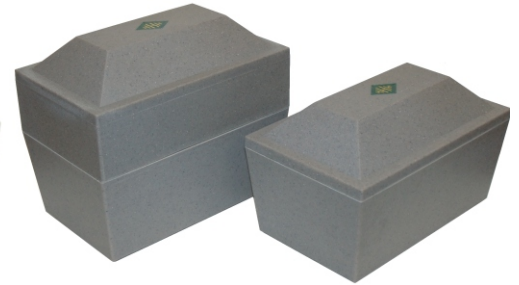

Grey Urn Vault
CDU 38 Grey Oversize Urn Vault
CDU 39 Grey Original Urn Vault