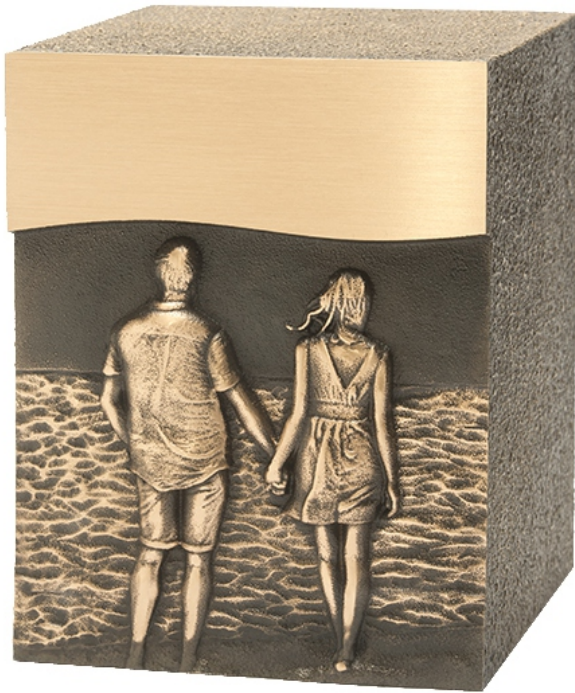

The Beach Double Inurnment
Solid Bronze Front on Die-Cast Zinc Body
Double Inurnment
9 1/8 in. H x 7 in. W x 7 7/8 in. D
Volume: 420 cu. in.
CBU ZB 103