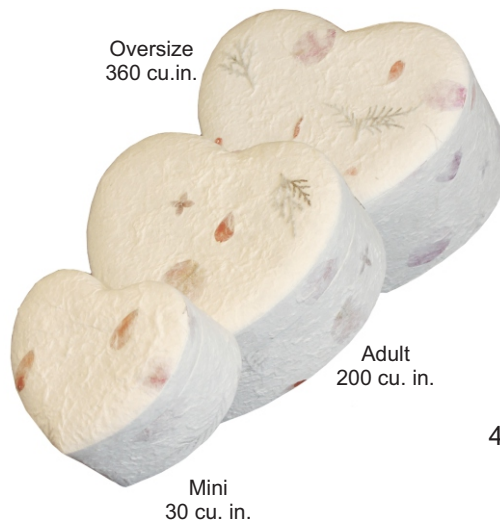

Unity, Floral Hearts

Oversize, Unity Heart
8 in. L x 9 in. W x 7 in. H
Volume: 360 cu. in.
 CEU 2632 Oversize

Adult, Unity Heart
6.75 in. L x 8 in. W x 5 in. H
Volume: 200 cu. in.
 CEU 2630 Unity

direct urn engraving

curved nameplate with chain