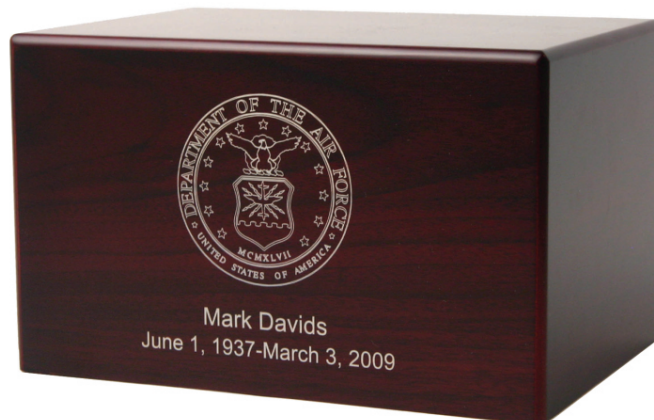

CCU 7919-200 Cherry
(shown with engraving)

direct urn engraving

curved nameplate with chain