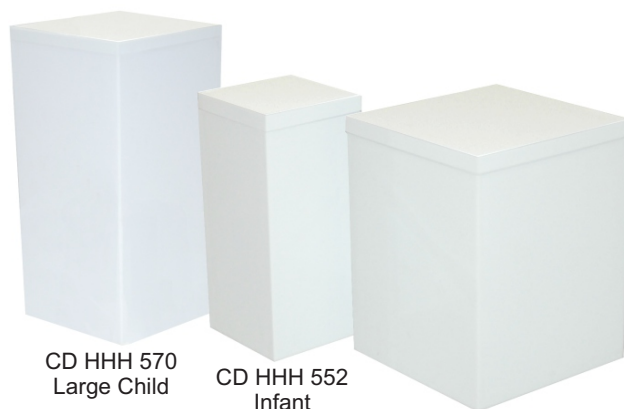

CD HHH 570
Large Child

CD HHH 552
Infant

CD HHH 566
Child

White Acrylic Temporary Containers

Complete with bag and tie, Packed 24 per case.