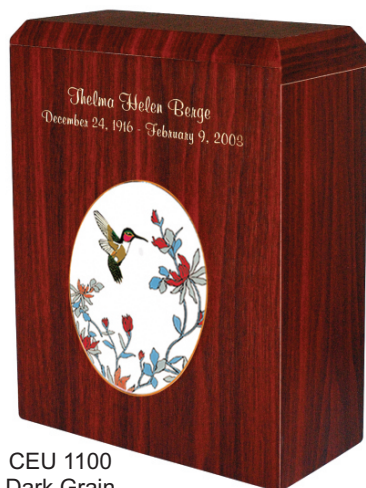

CD HHH 566  
Child

**White Acrylic Temporary Containers**

Complete with bag and tie, Packed 24 per case.

CEU 1100  
Dark Grain

CEU 1101  
Dark Grey

CEU 1102  
Light Grain

Appliques & Engraving Available for an additional charge.