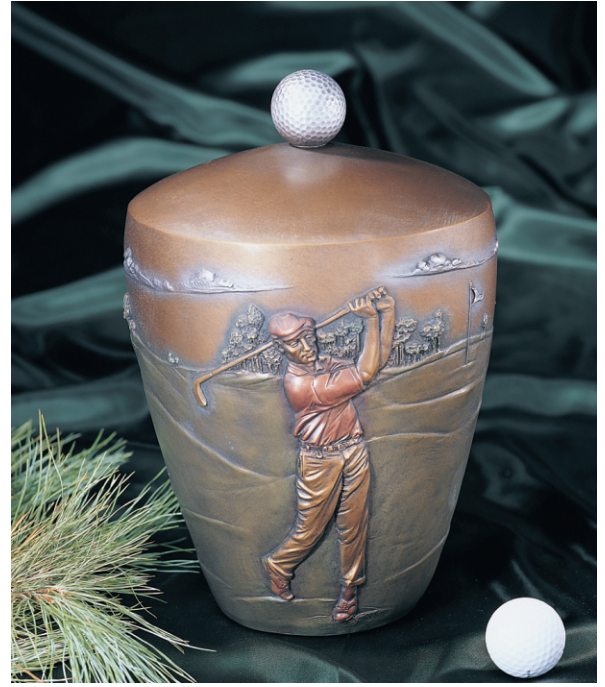

Golf Tribute
Cold Cast
Single Inurnment
12.5 in. H x 8.5 in. Dia.
Volume: 250 cu. in.
CCU CU 3
Artist: Morales