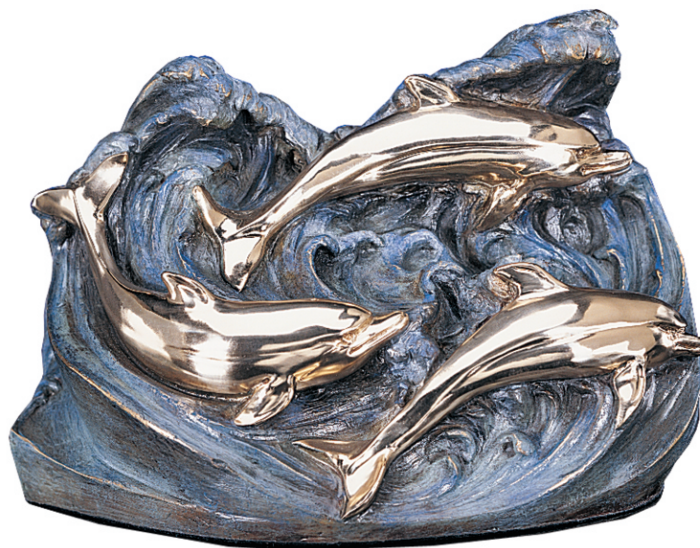

Eternal Grace
Cast Bronze
Single Inurnment
7.75 in. H x 11.5 in. W x 7 in. D
Volume: 205 cu. in.
CCU CU 6
Lost Wax Process

direct urn engraving

curved nameplate with chain