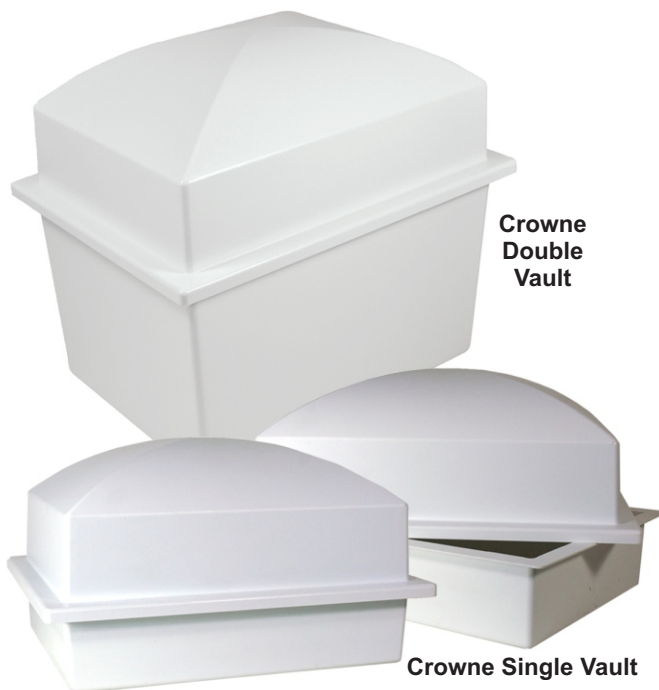

Crowne Double Vault

Constructed of a high technology Polymer Vault has been tested to withstand over 3,300 lbs. of pressure per square foot.

Crowne Single Vault

Outside: 9.5 in. H x 12.37 in. W x 16.5 in. L
Inside: 6.5 in. H x 10.5 in. W x 14.5 in. L
Interior dome height 9.25 in.

CEU 35

Also Available in a Double

Crowne Double Vault

Outside: 16 in. H x 12 in. W x 12 in. D
Inside: 13.5 in. H x 9.75 in. W x 9.75 in. W
Interior dome height 15.5 in.

CEU 36

direct urn engraving

curved nameplate with chain