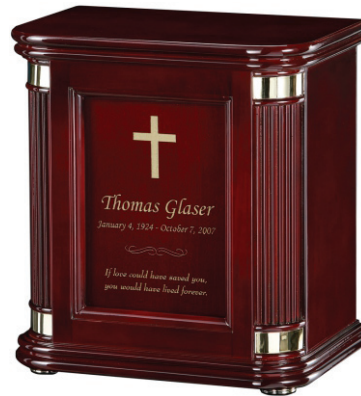

 **CEU 800-138**

**Honor II**

High-gloss Rosewood finished Chest with brass finished column accents and feet.  
 Frame size 5 x 7  
 11 in. H x 10.25 in. W x 6.75 in. D

 **CEU 800-173**

**Designed with ample space for engraving.  
 See page 88-95 for  
 Designs and appliques.**