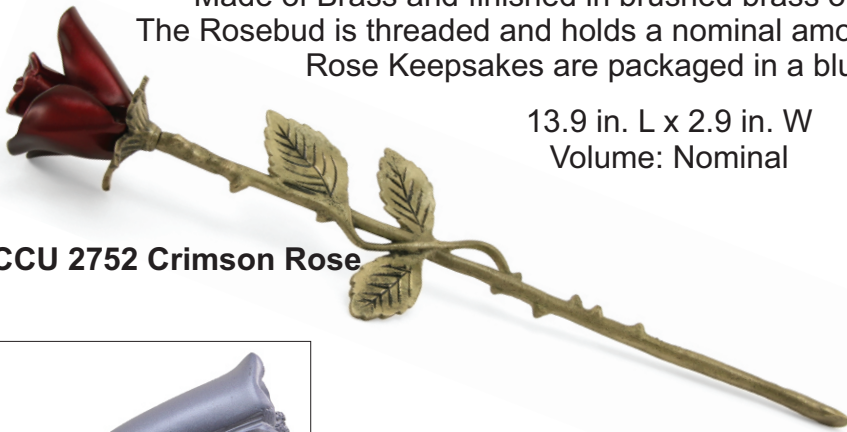

13.9 in. L x 2.9 in. W
Volume: Nominal

CCU 2752 Crimson Rose