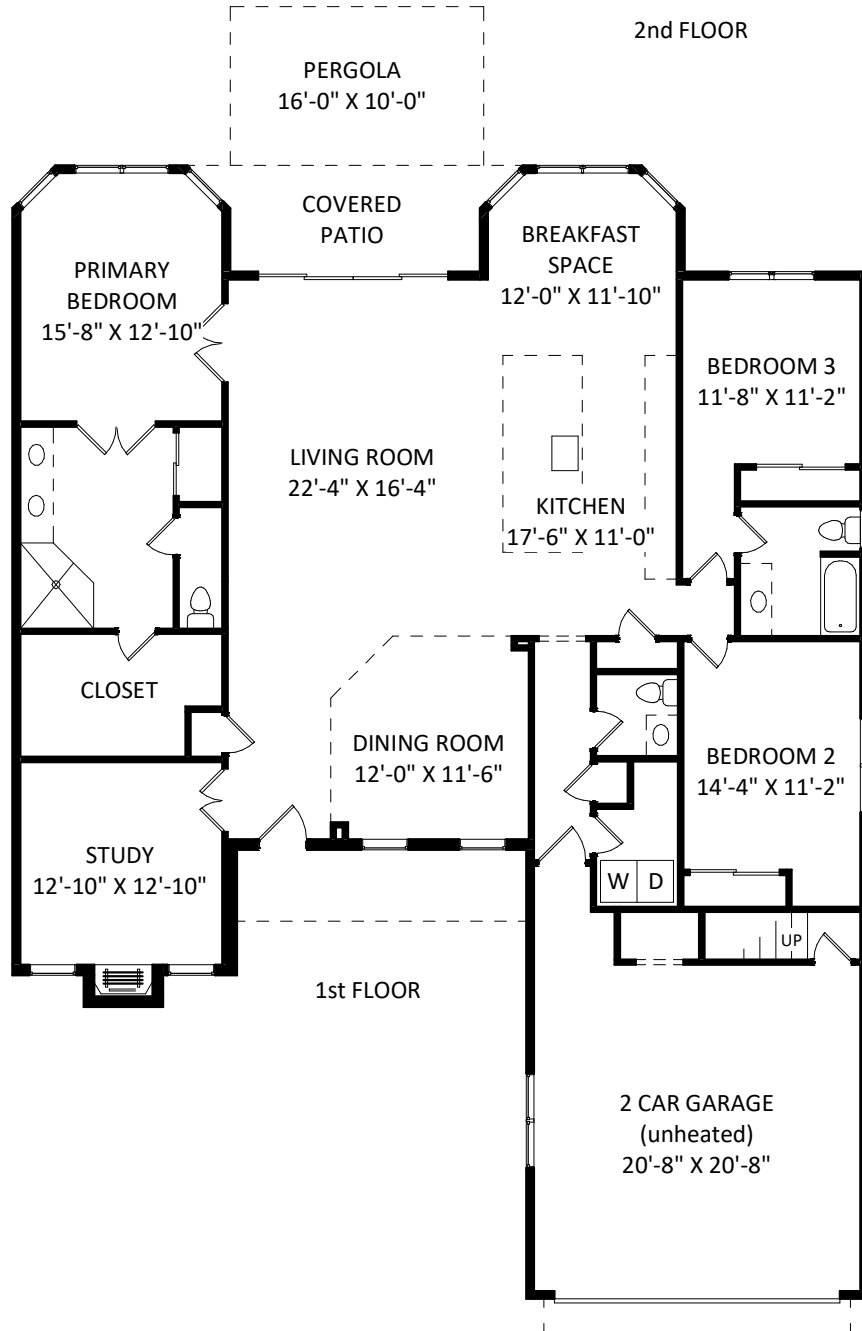

HEATED LIVING SPACE
 TOTAL HEATED- 2320
 GARAGE- 539 (unheated)
 COVERED PORCH- 113 (unheated)
 WALK-UP STORAGE- 366 (unfinished)

2nd FLOOR

1st FLOOR

12014 COVE