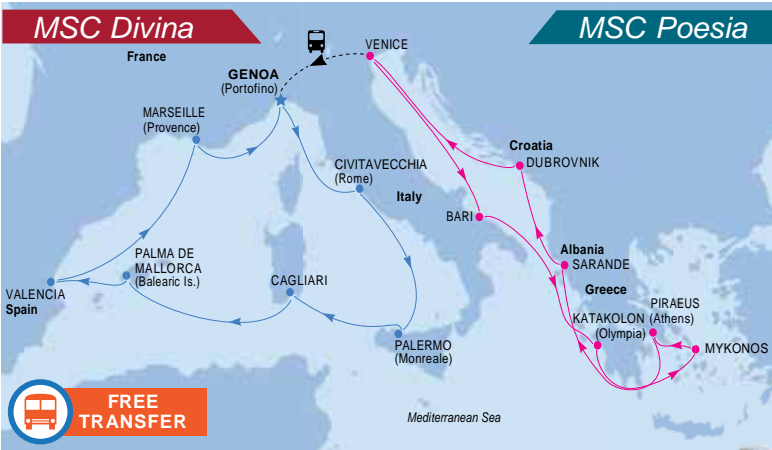

MAGICAL MEDITERRANEAN GETAWAY

17 NIGHTS FROM AUD$5,699^{pp*}

MSC POESIA & MSC DIVINA | 2018