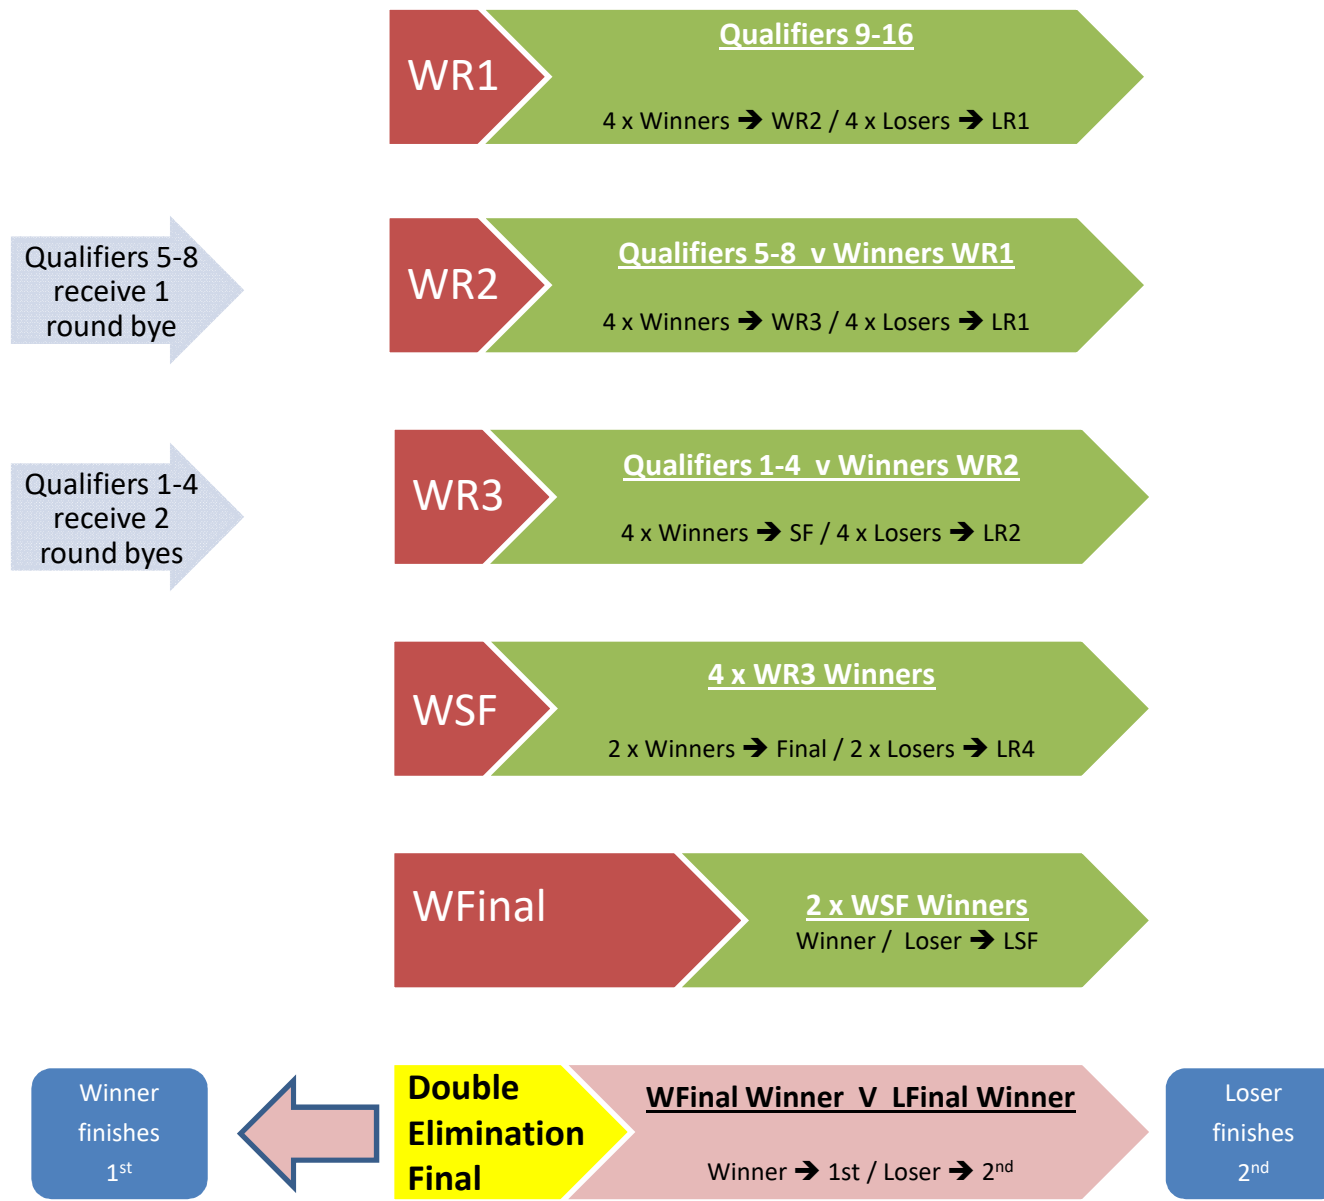

All Matchplay Rounds are over 2 games Total Pinfall
Winners & Losers Sections

Start Time	Winners Section	Players remaining	Time	Round	Games		Round	Games	Losers Section	Players remaining	Time	Finishing Position	Finish Time	Scr Lanes reqd	Hcp Lanes reqd	Total Lanes reqd
08:00	Check-in															
08:30	Bowling Start Time															
	Top 16 Scr & Hcp	16														
	Top 4 - 2 round Bye															
	Top 5-8 - 1 round Bye															
08:30	9-16 play		00:40	WR1	2	4 Losers ==>				4			09:10	8	8	16
09:10	4 Winners play Top 5-8	12	00:40	WR2	2	4 Losers ==>				8			09:50	8	8	16
09:50							LR1	2	8 Losers play	4	00:40	13/14/15/16	10:30	8	8	16
10:30	4 Winners play Top 4	8	00:40	WR3	2	4 Losers ==>				8			11:10	8	8	16
11:10							LR2	2	8 Losers play	4	00:40	9/10/11/12	11:50	8	8	16
11:50	Semi Final	4	00:40	WSF	2		LR3	2	4 Losers play	2	00:40	7/8	12:30	8	8	16
						2 Losers ==>				4						
12:30	Lane Maintenance															
			00:30										13:00			
13:00							LR4	2	4 Losers play	2	00:40	5/6	13:40	4	4	8
13:40	Winners Final	2	00:40	Wfinal	2		LSF	2	2 Losers play	1	00:40	4	14:20	4	4	8
						1 Loser ==>				2						
14:20						<==1 Winner	Lfinal	2	2 Losers play		00:40	3	15:00	2	2	4
	W Winner	1								1						
Double Elimination Final (DEF) - 2 games Total Pinfall																
	W Winner			versus					L Winner							
15:00	DEF R1		00:40							2			15:40	2	2	4
15:40	DEF R2		00:40			Only required if L Winner wins R1				2			16:20	2	2	4
Winner - 1st Position																
Loser - 2nd Position																
Presentation of Prizes follows Double Elimination Final																

Format, Timings & Lanes

Updated 27/04/2017

Rocks 2017 – Winners Section

All Rounds
All over 2 Games Total
Pinfall
In the event of a tie
High last Game* – wins
then
Tie Breaker** – 1 ball
rolloff until decided