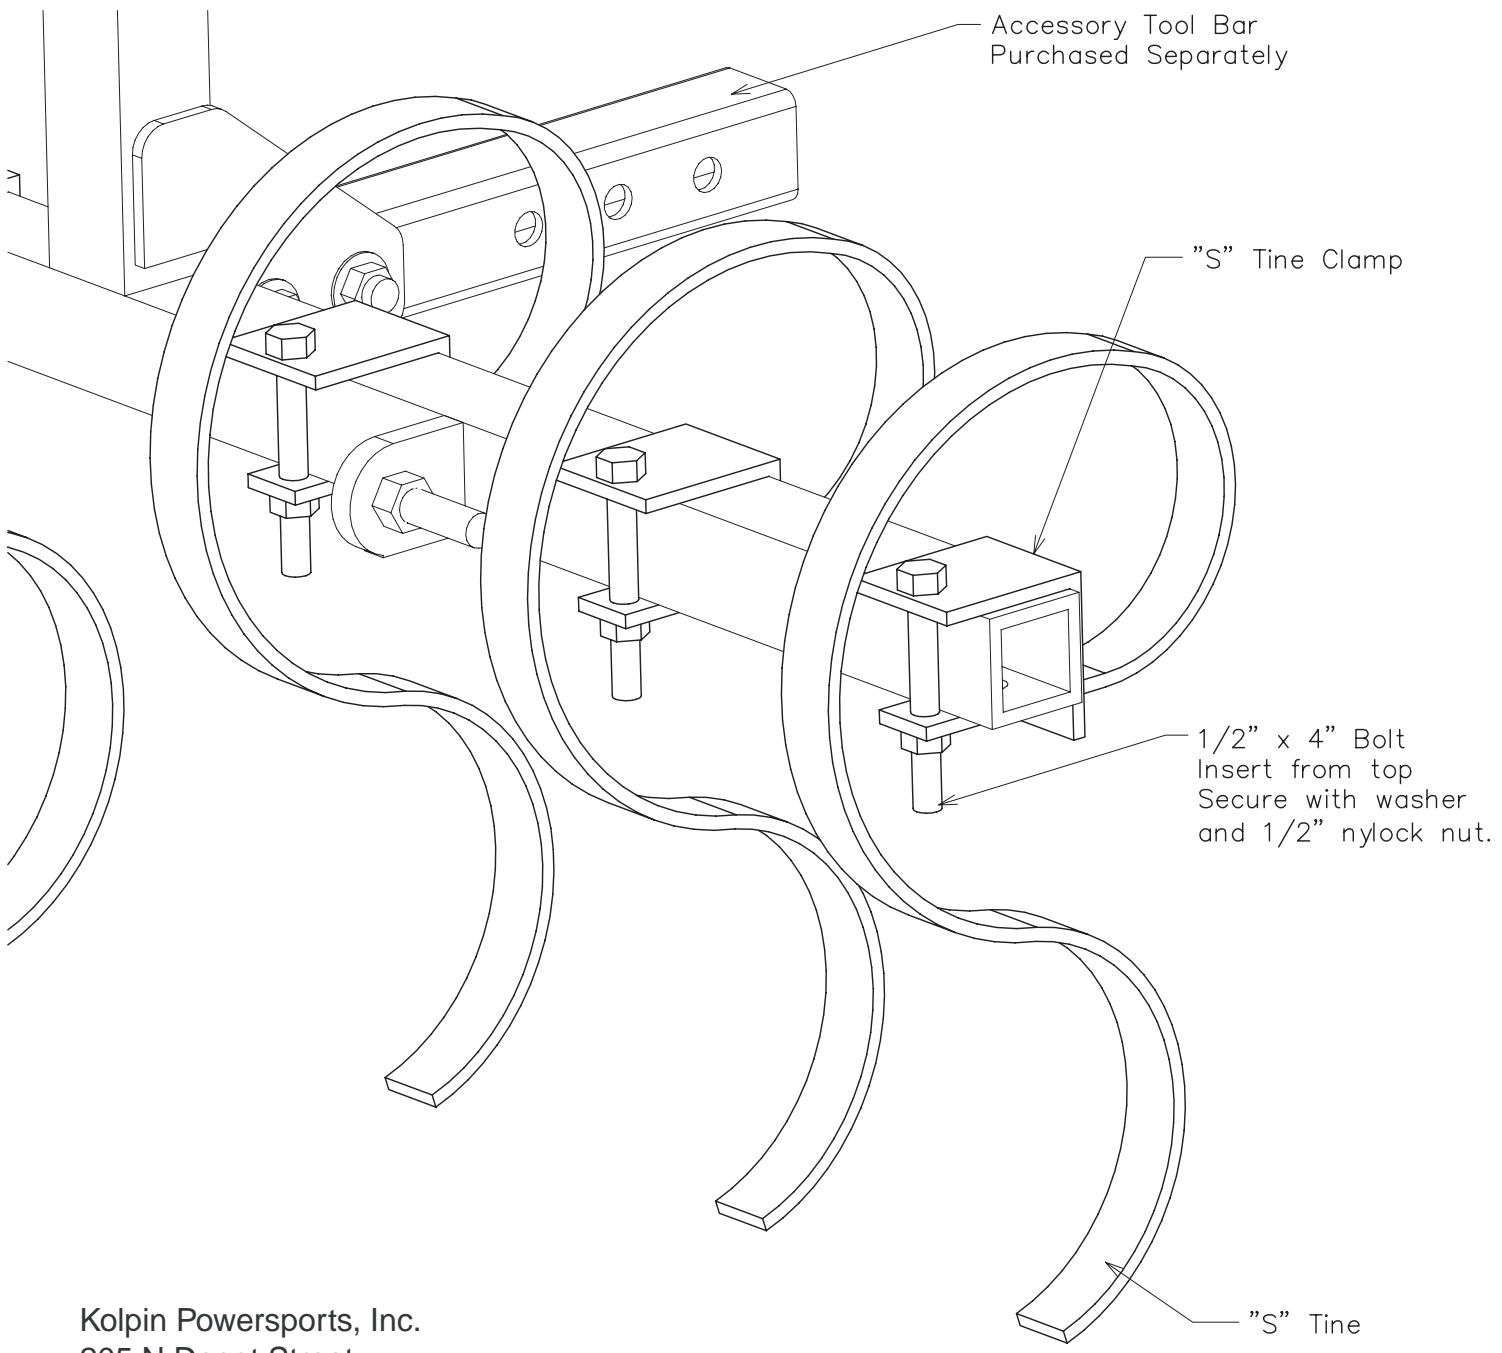

Cultivator Set

Item# CT-03

"S" tines can be spaced as needed. can also be used individually for trenching, or spaced to cultivate row crops.

Kolpin Powersports, Inc.
205 N Depot Street
Fox Lake, WI 53933