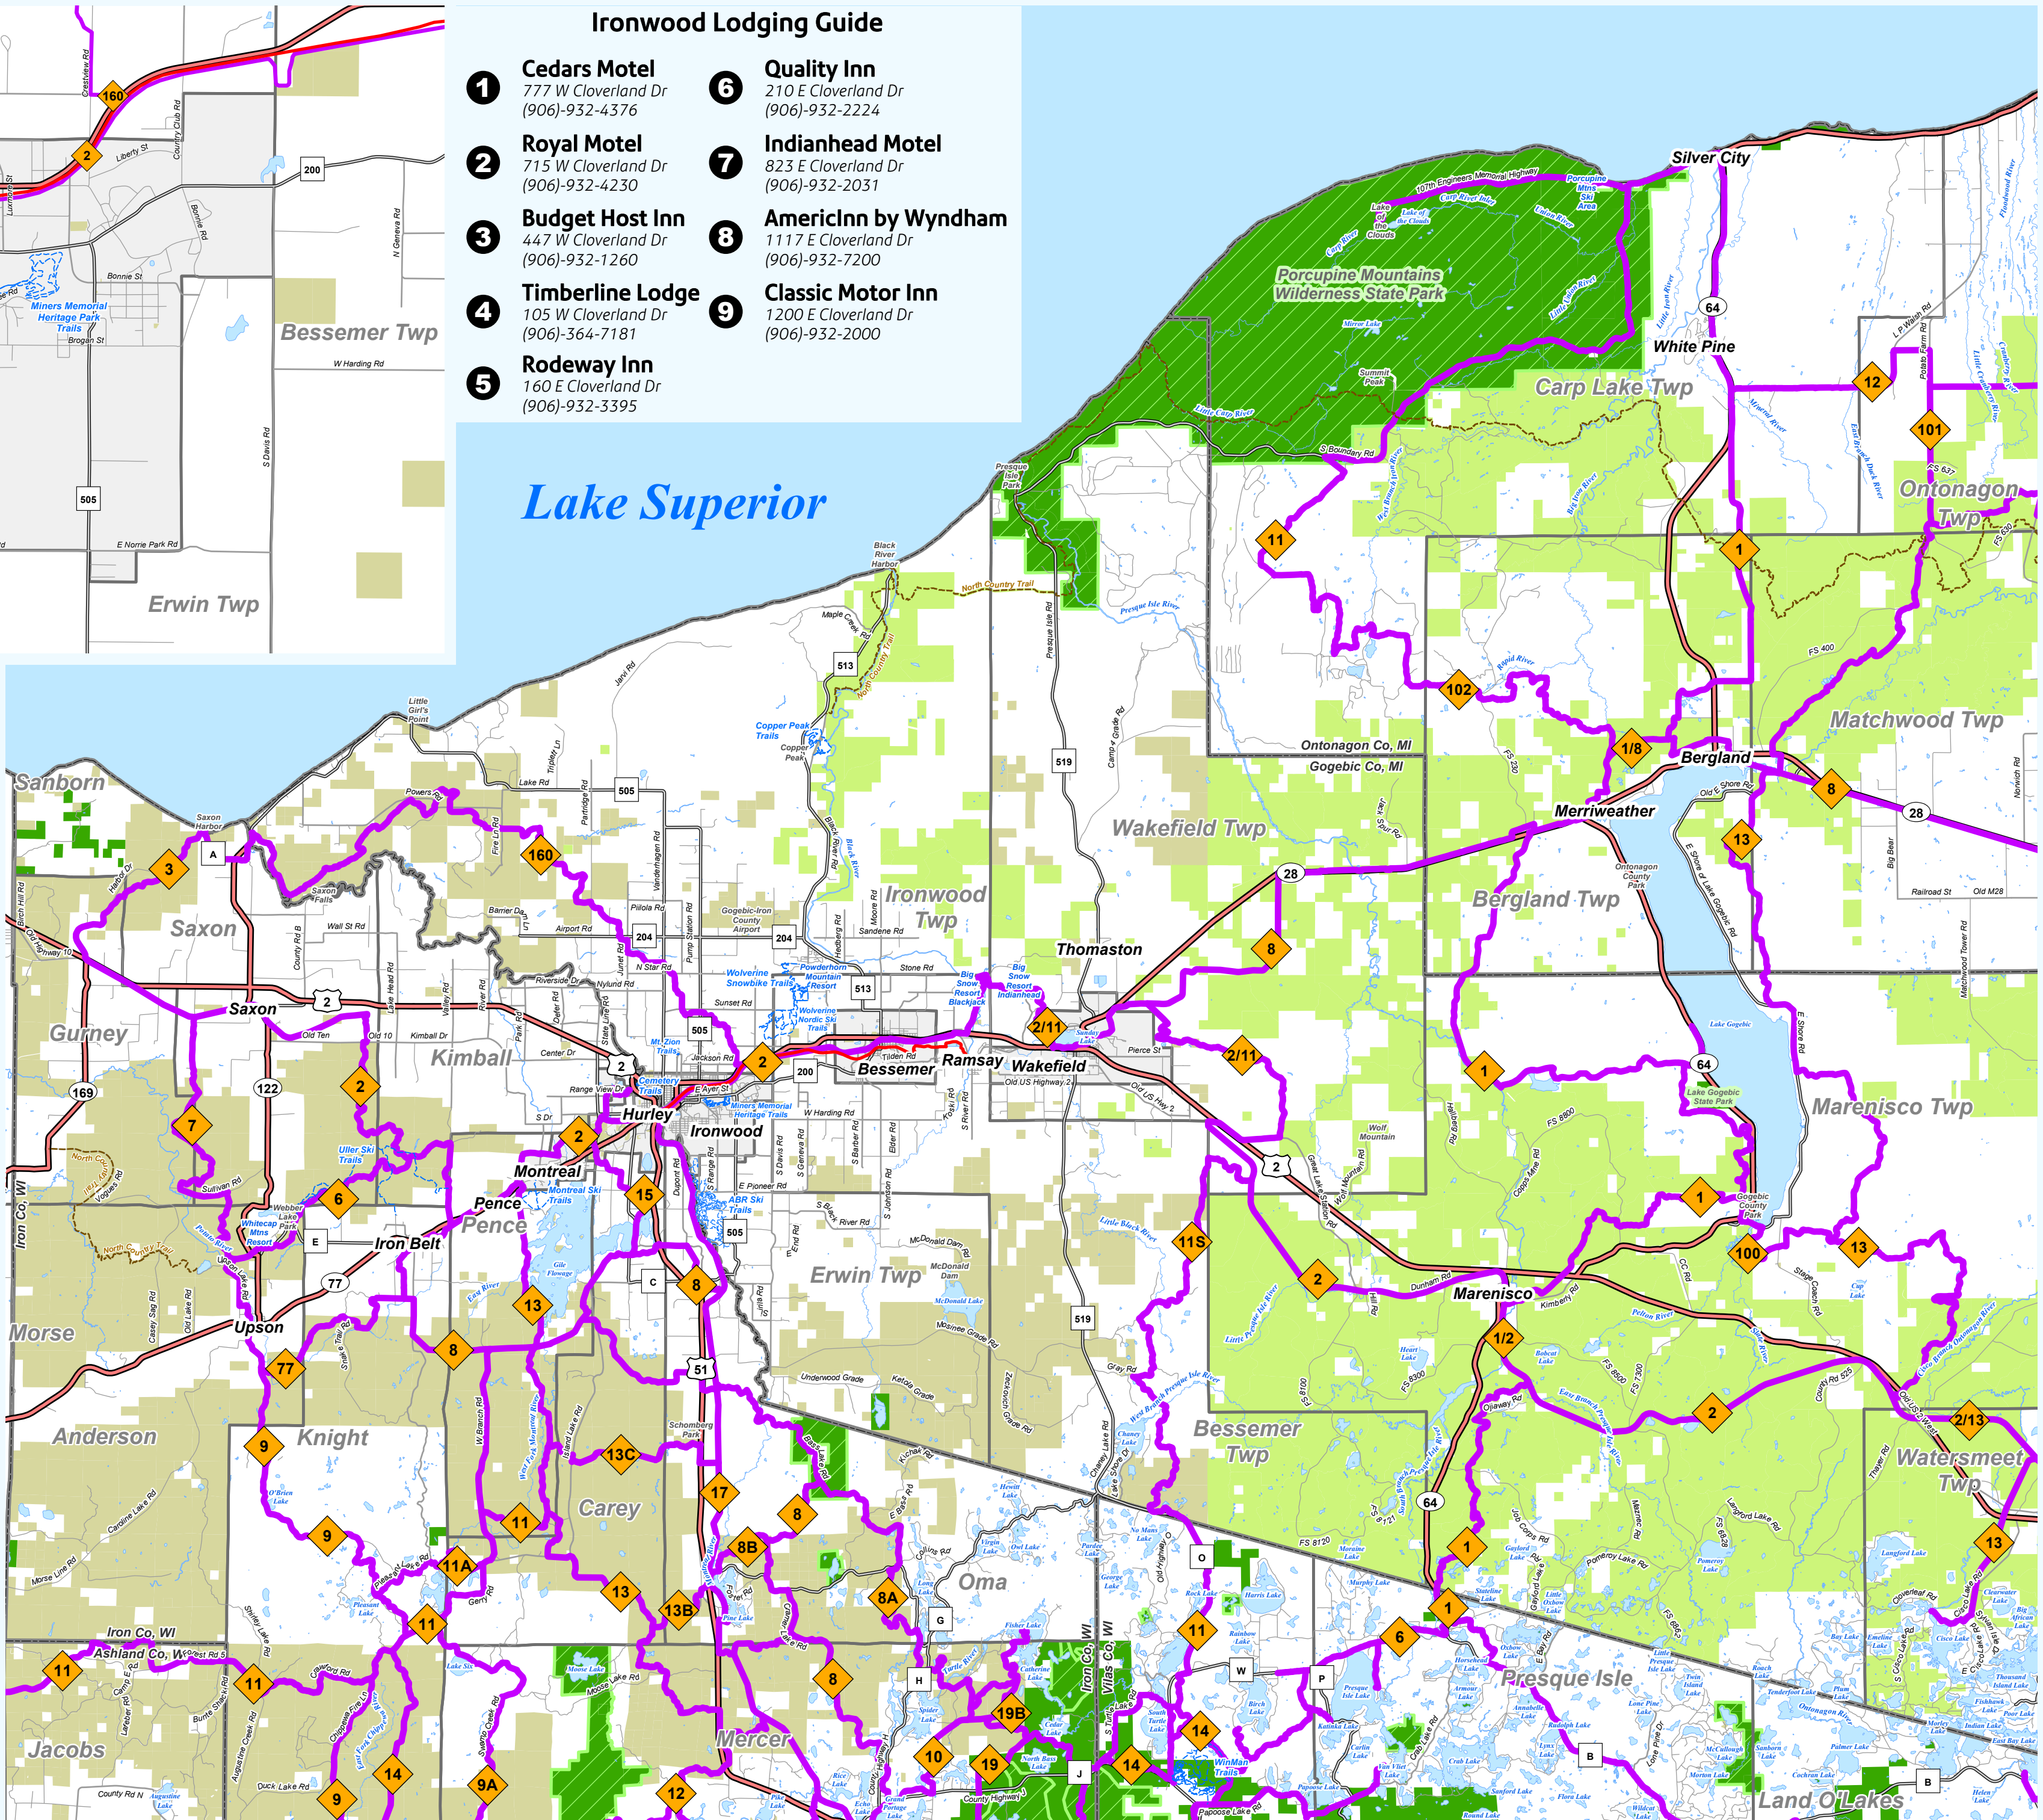

Ironwood Lodging Guide

- | | |
|--|---|
| 1 Cedars Motel
777 W Cloverland Dr
(906)-932-4376 | 6 Quality Inn
210 E Cloverland Dr
(906)-932-2224 |
| 2 Royal Motel
715 W Cloverland Dr
(906)-932-4230 | 7 Indianhead Motel
823 E Cloverland Dr
(906)-932-2031 |
| 3 Budget Host Inn
447 W Cloverland Dr
(906)-932-1260 | 8 AmericInn by Wyndham
1117 E Cloverland Dr
(906)-932-7200 |
| 4 Timberline Lodge
105 W Cloverland Dr
(906)-364-7181 | 9 Classic Motor Inn
1200 E Cloverland Dr
(906)-932-2000 |
| 5 Rodeway Inn
160 E Cloverland Dr
(906)-932-3395 | |

Legend

Motorized Trails	Hurley Populated Places
Snowmobile Trails <i>MI and/or WI sticker required for riding</i>	Counties
Non-Motorized Trails	Bessemer Twp Civil Divisions
Groomed Trails	Incorporated Areas <i>Local snowmobiling ordinances may apply</i>
Ungroomed Trails	Lakes
Iron Belle Trail	Rivers
Public Roads	1 Area Lodging
Primary	Public Lands OK to RIDE
Secondary	State Owned Land
Tertiary	USFS Land
Residential/Forest	County Land
	Riding Prohibited
	Wilderness Areas

For more information visit travelironwood.com

Prepared and Distributed By:
TRAVEL IRONWOOD
Ironwood Memorial Building
213 S Marquette St Ironwood, MI 49938