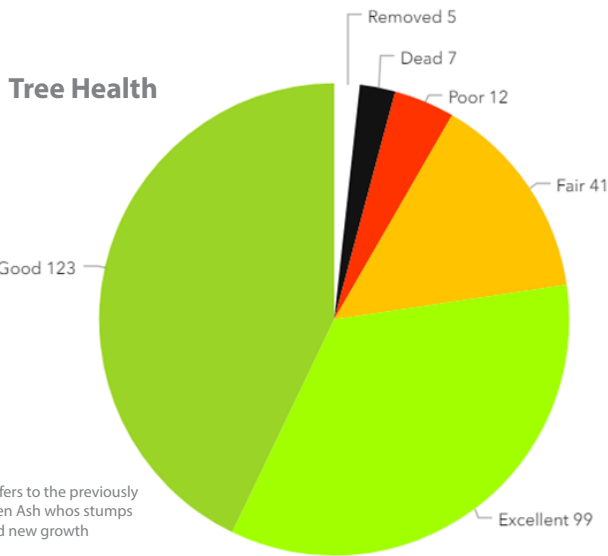

## Tree Stats

Tallest Tree: 24 m  
Average Height: 7.5 m

Largest Crown Width: 19 m  
Average Crown Width: 5.8m

Largest Diameter: 81.7 cm  
Average Diameter: 17.8 cm

**287 Trees Collected**  
with 125 hours of volunteer time

## Primary Issue Summary

Primary Issue	# of Trees
Dead_Branch	50
Trunk_Scars	44
Poor_Branch_Attachment	40
Unbalanced_Crown	13
Lean	10
Pest_Infestation	8
Conflict_with_Tree	7
Weak_or_Yellow_Foliage	7
Reduced_Crown	6
Branch_Scars	4
Rot_or_Cavity_Trunk	4
Defoliation	3
Crack	1
Dead_Bark_On_Trunk	1
Girdling_Roots	1
Hangers	1