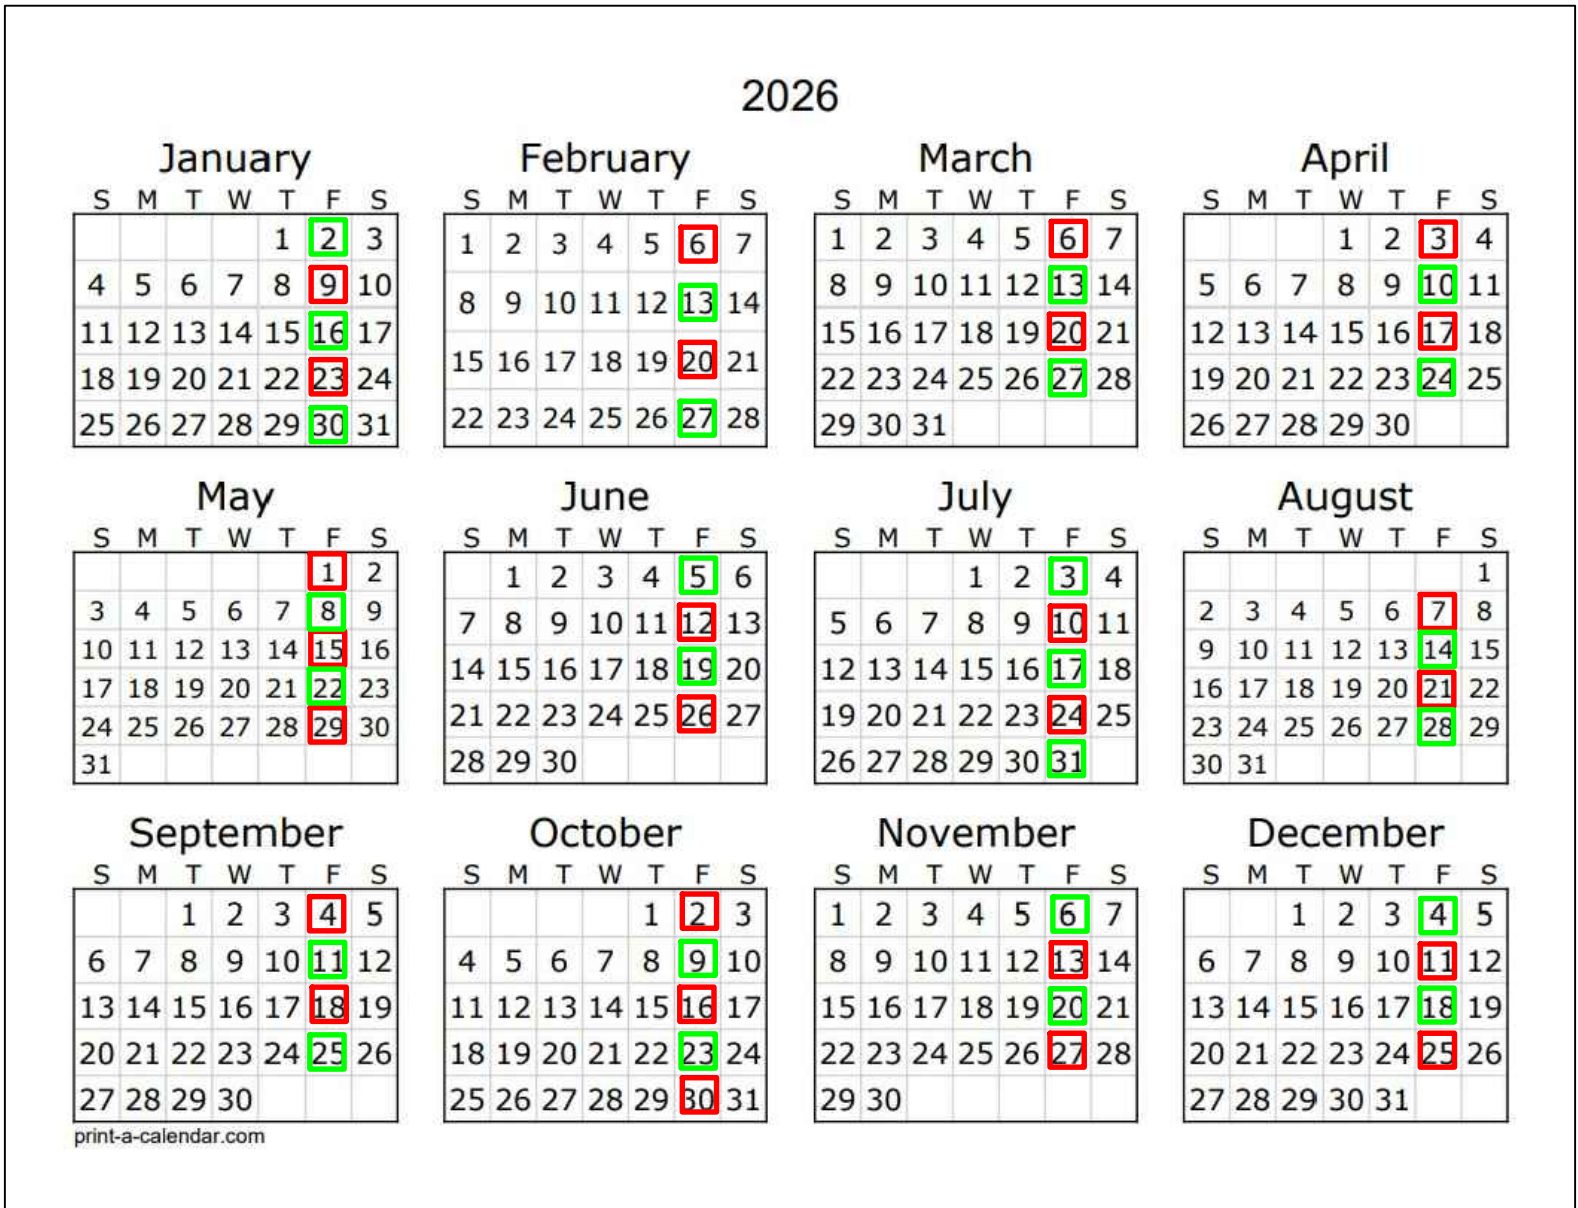

RECYCLE COLLECTION ZONES

- ZONE 1 — FRIDAY A
- ZONE 2 — FRIDAY B

IRONWOOD
MICHIGAN | *Find Your North*

213 S. MARQUETTE ST.
IRONWOOD, MI 49938
PH: (906) 932-5050
FAX: (906) 932-5745

TITLE: 2026 RECYCLE COLLECTION MAP			
REVISION: A	DRAWN BY: J. ALONEN	DRAWING NO. S-1	
DATE: 12/19/2025	APPROVAL BY: D. DEROSSO		