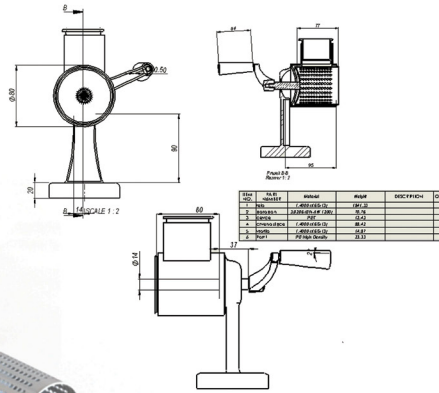

NUTS GRINDING MACHINE

NUT GRINDING MACHINE

*fastest and lightest
nut grinding machine*

*ten new look in
home appliance*

Student: Ina Krstevska
Course: Computer Aided Design
Leader: Doc.Dr. Ile Mircheski
School Year: 2014/2015

POSTER MADE IN PHOTOSHOP