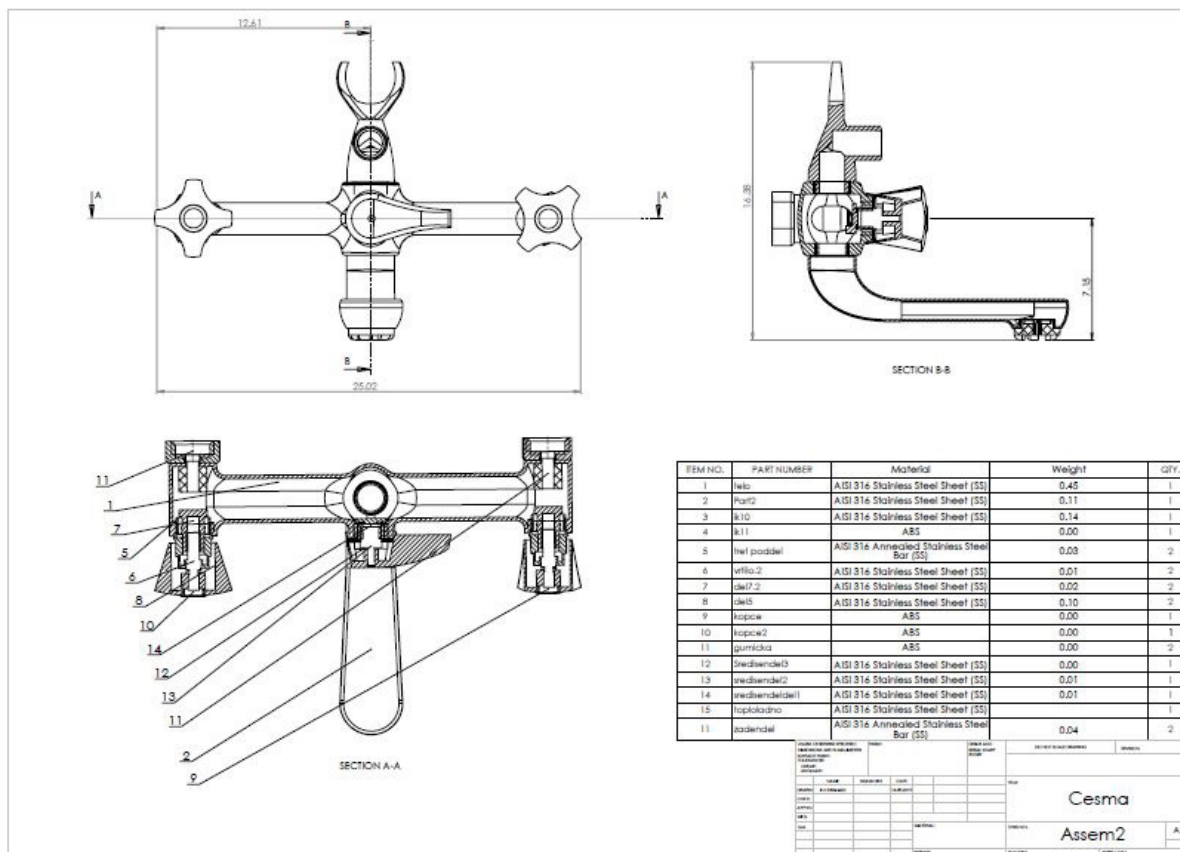

FAUCET

TECHNICAL DRAWING