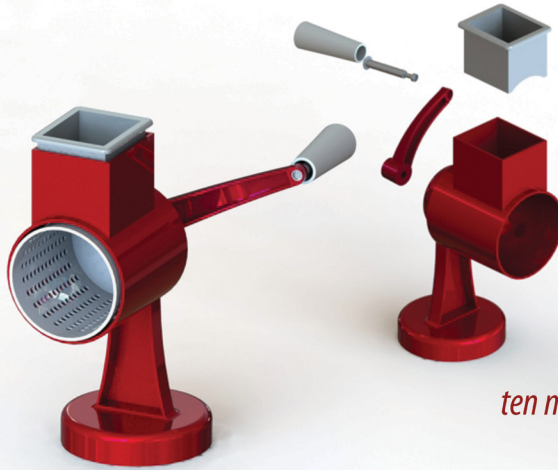

NUTS GRINDING MACHINE

NUT GRINDING MACHINE

*fastest and lightest
nut grinding machine*

*ten new look in
home appliance*

Student: Ina Krstevska
Course: Computer Aided Design
Leader: Doc.Dr. Ile Mircheski
School Year: 2014/2015

POSTER MADE IN PHOTOSHOP