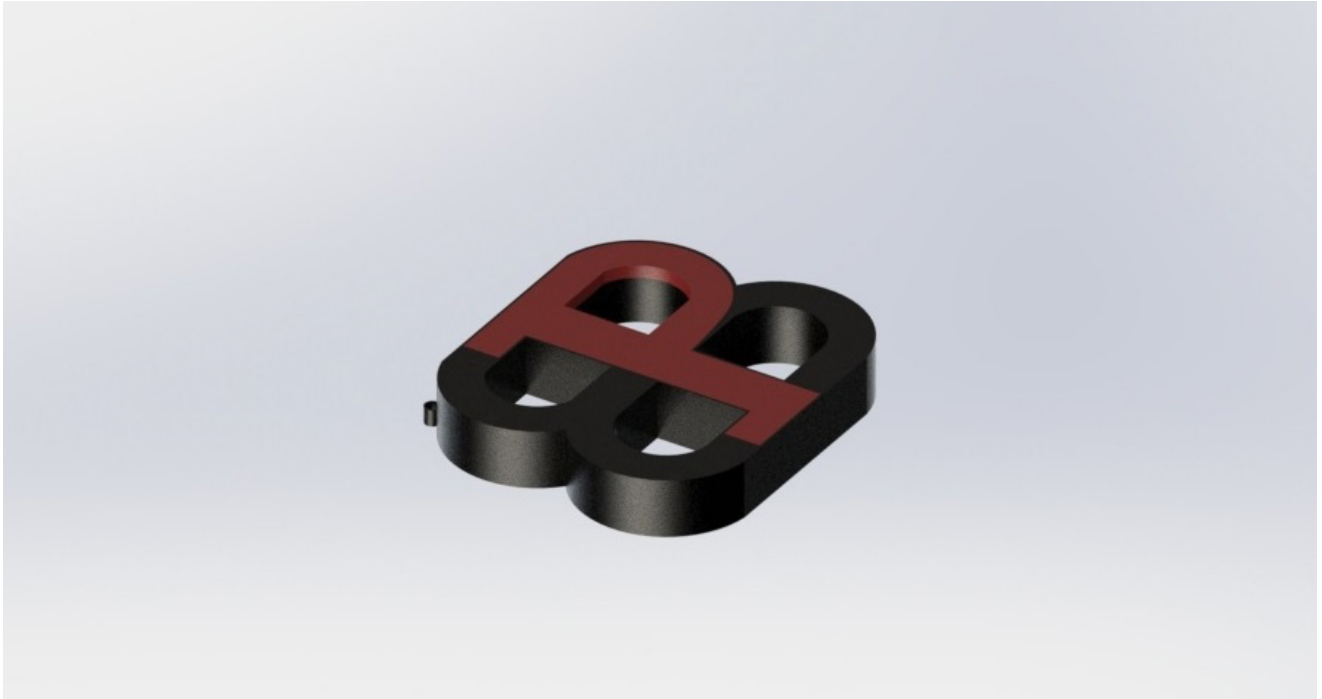

BPB ACCESSORIES

3D MODEL