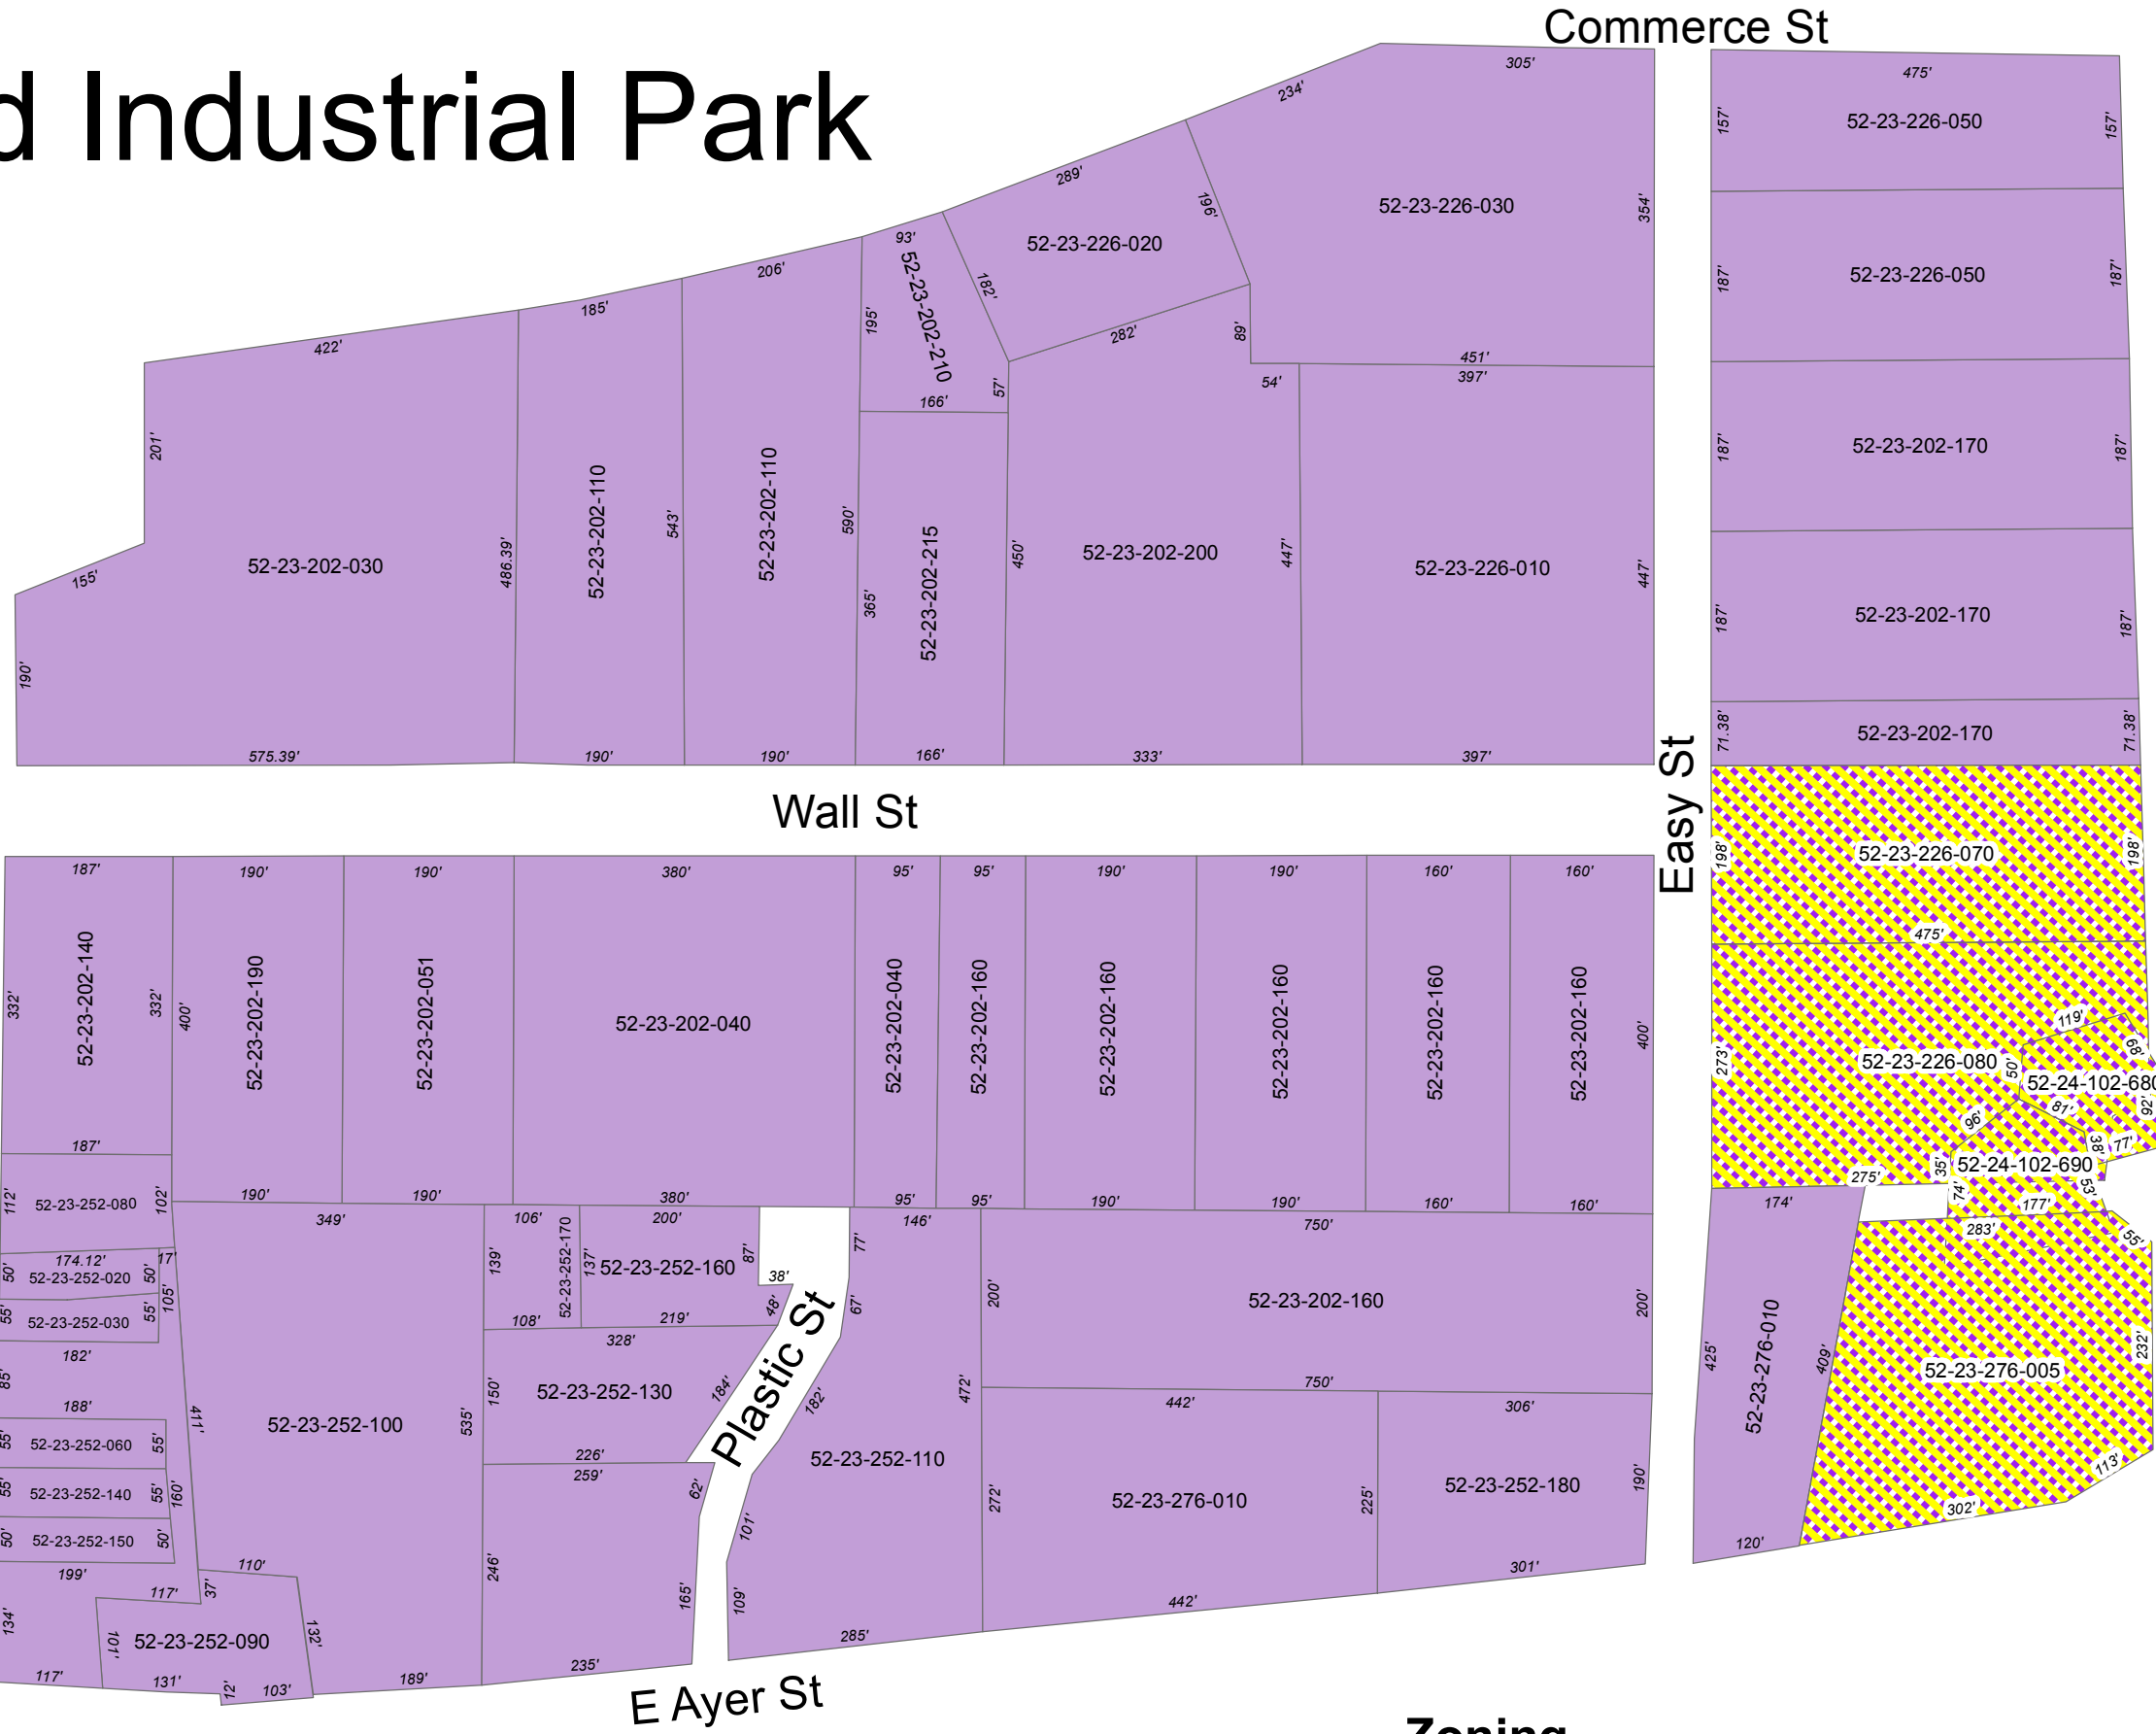

Ironwood Industrial Park

Zoning

- R-2 Multi Family Residential
- I Industrial
- C-3 Highway Commercial
- R-1/I Single Family Residential/Industrial