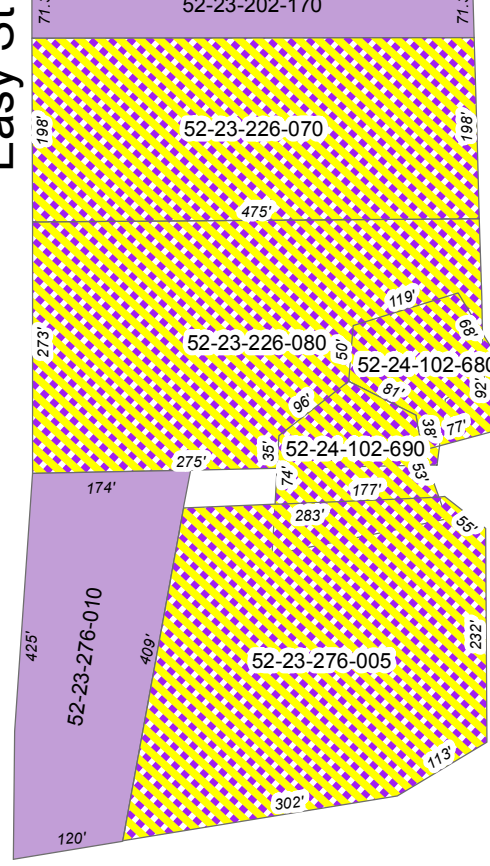

Ironwood Industrial Park

Zoning

- R-2 Multi Family Residential
- I Industrial
- C-3 Highway Commercial
- R-1/I Single Family Residential/Industrial