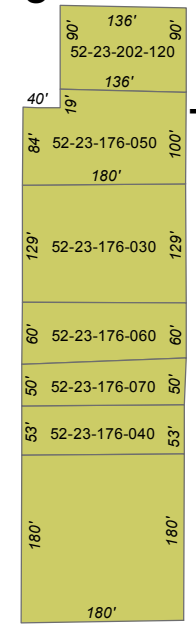

Ironwood Industrial Park

Zoning

- R-2 Multi Family Residential
- I Industrial
- C-3 Highway Commercial
- R-1/I Single Family Residential/Industrial