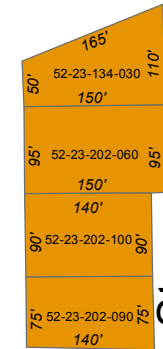

Ironwood Industrial Park

Zoning

- R-2 Multi Family Residential
- I Industrial
- C-3 Highway Commercial
- R-1/I Single Family Residential/Industrial