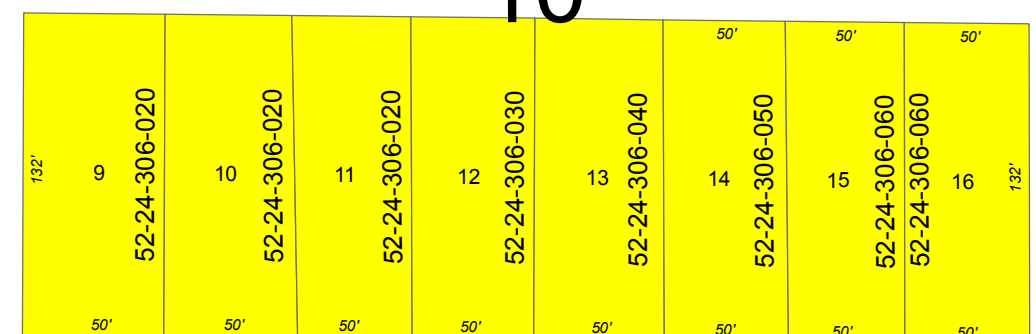

Jessieville Blocks 5-10

Southwest St

Bonnie St

Burt St

Stevens St

Bundy St

Zoning

- R-1 Single Family Residential
- C-1 Neighborhood Commercial