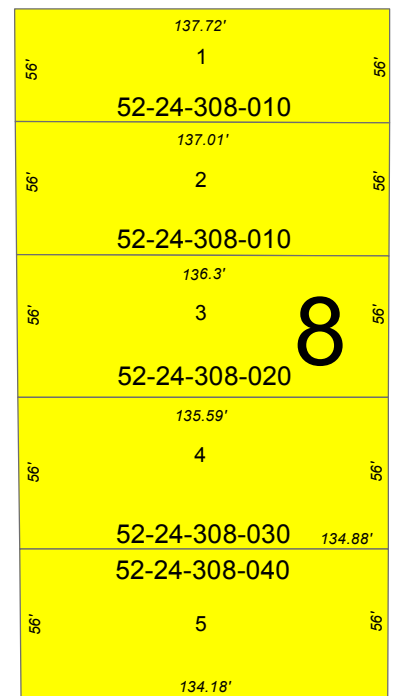

Jessieville Blocks 5-10

Southwest St

Bonnie St

Burt St

Stevens St

Bundy St

Zoning

- R-1 Single Family Residential
- C-1 Neighborhood Commercial