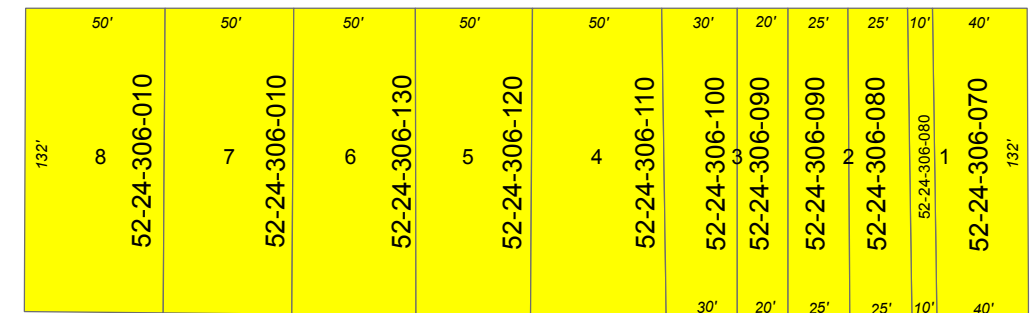

Jessieville Blocks 5-10

Southwest St

Bonnie St

Burt St

Stevens St

Bundy St

Zoning

- R-1 Single Family Residential
- C-1 Neighborhood Commercial