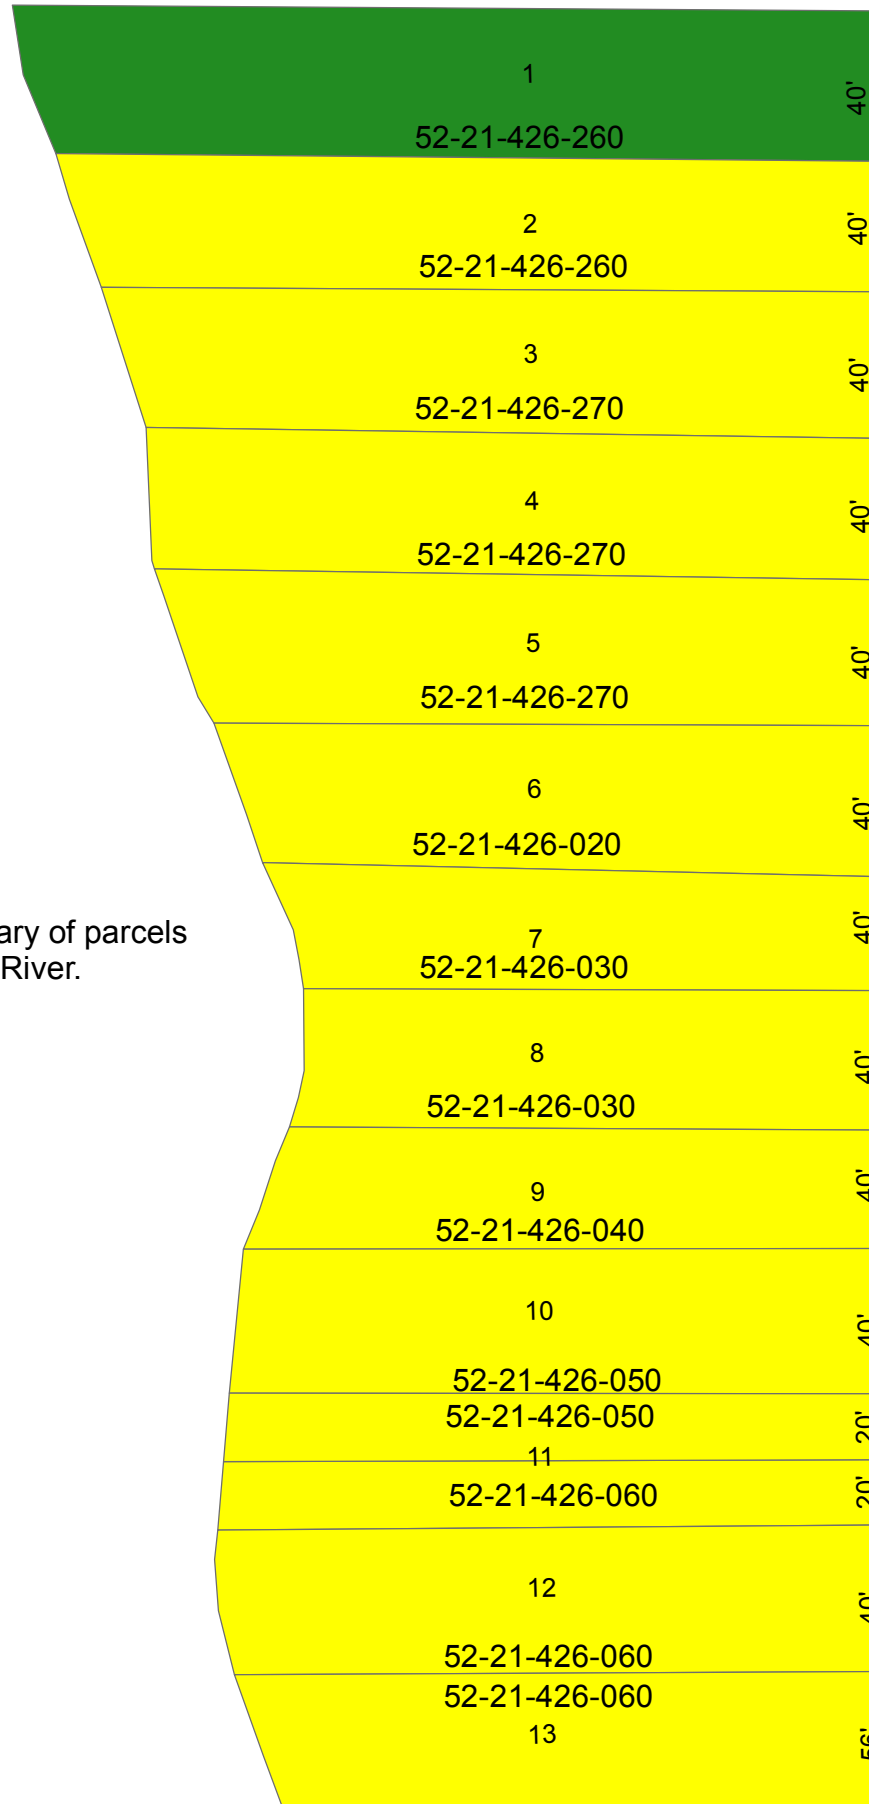

# Karste Addition

Measurements are variable as west boundary of parcels are defined by current location of Montreal River.

N Hemlock St

## Zoning

-  R-1 Single Family Residential
-  O Open Land