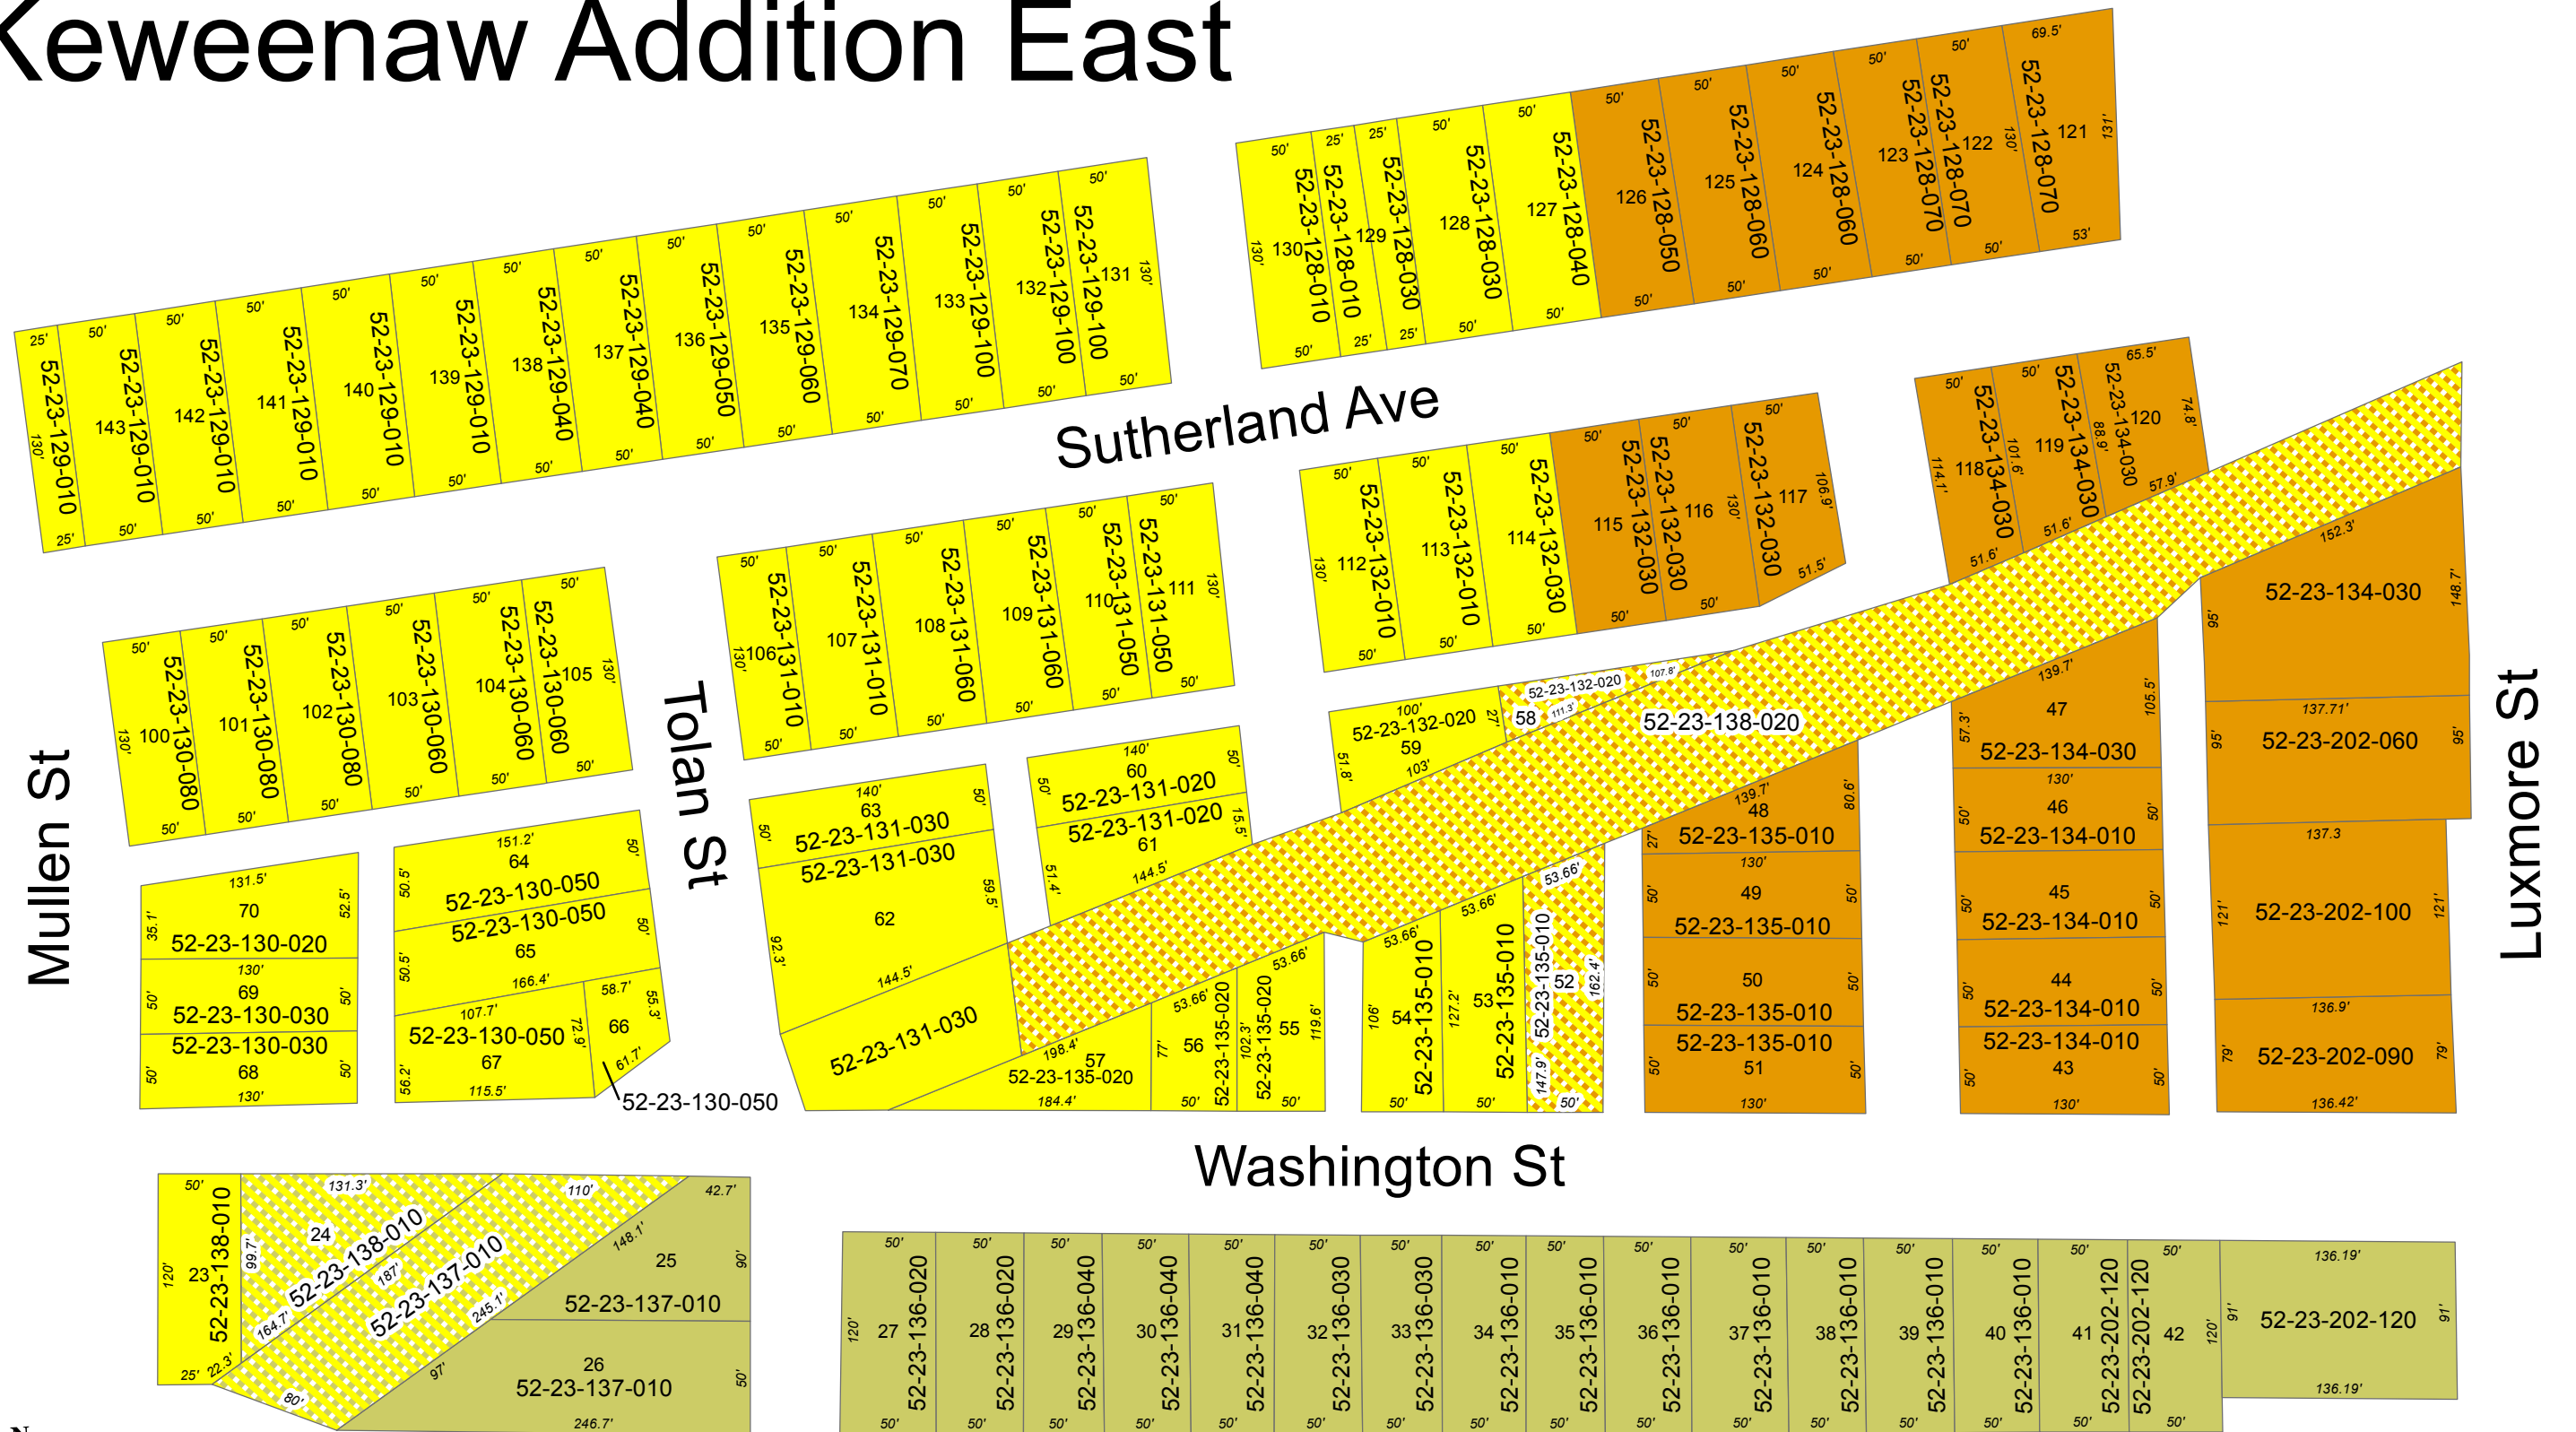

Keweenaw Addition East

Zoning

- R-1 Single Family Residential
- R-2 Multi Family Residential
- C-3 Highway Commercial
- R-1/R-2 Single/Multi Family Residential
- R-1/C-3 Single Family Residential/ Highway Commercial