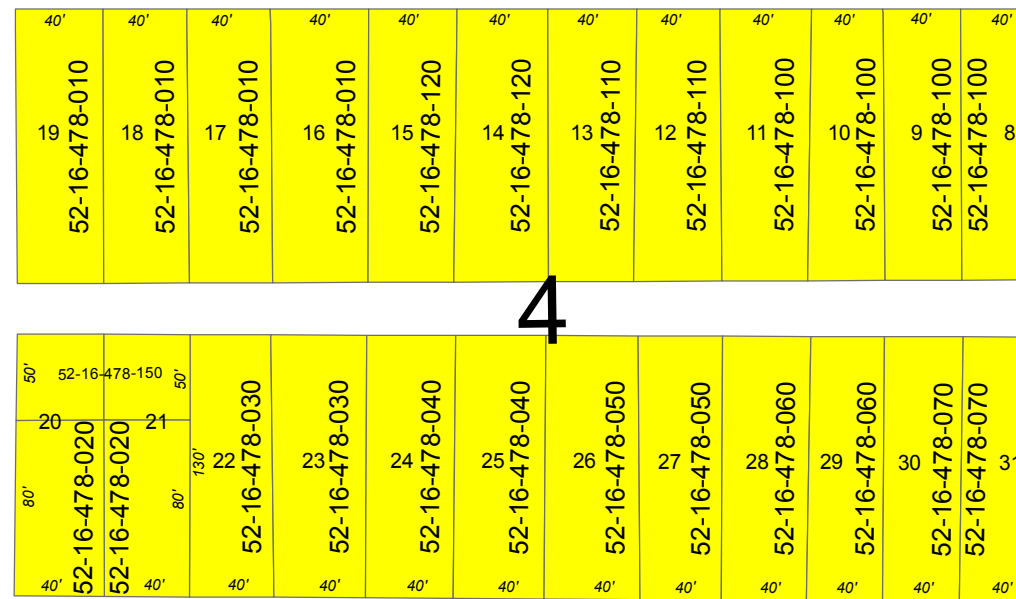

# Liberty Heights Blocks 1-4

Junet Rd

2

Walnut St

1

N Hemlock St

W Northland Ave

3

Walnut St

4

W Midland Ave