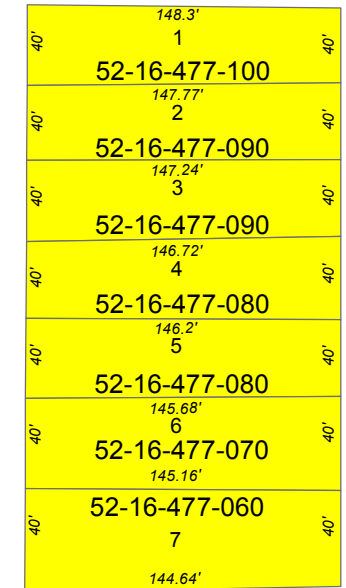

# Liberty Heights Blocks 1-4

Junet Rd

2

Walnut St

1

N Hemlock St

W Northland Ave

3