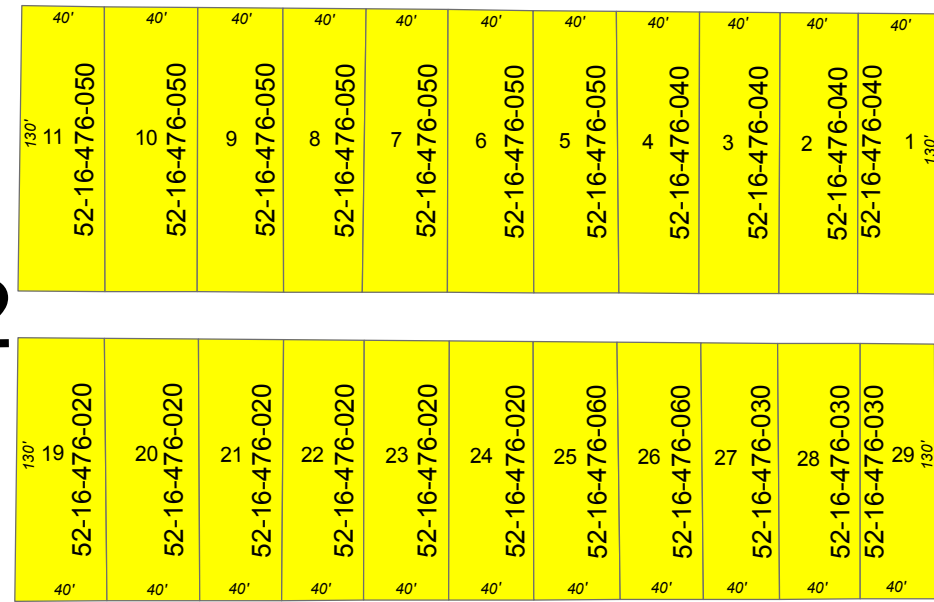

# Liberty Heights Blocks 1-4

Junet Rd

2

Walnut St

1

N Hemlock St

W Northland Ave

3

Walnut St

4

W Midland Ave