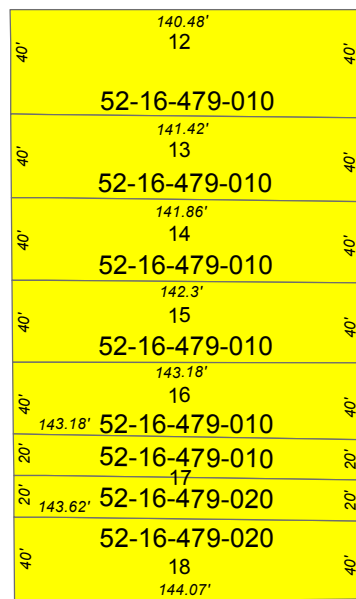

# Liberty Heights Blocks 1-4

Junet Rd

2

Walnut St

1

N Hemlock St

W Northland Ave

3

Walnut St

4

W Midland Ave