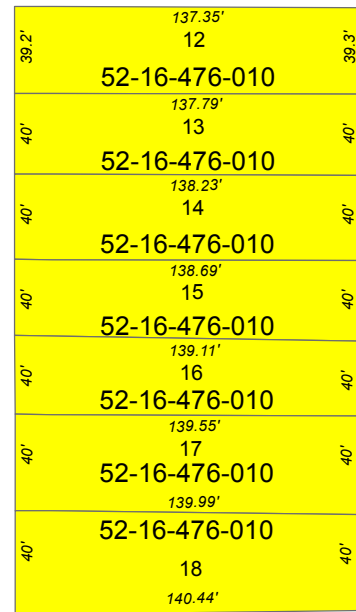

# Liberty Heights Blocks 1-4

Junet Rd

2

Walnut St

1

N Hemlock St

W Northland Ave

3

Walnut St

4

W Midland Ave