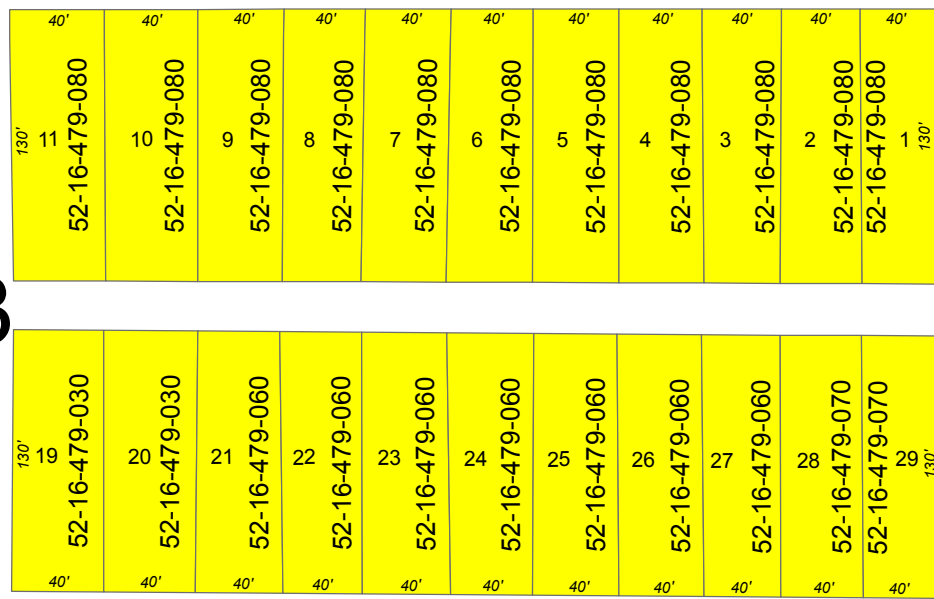

# Liberty Heights Blocks 1-4

Junet Rd

2

Walnut St

1

N Hemlock St

W Northland Ave

3

Walnut St

4

W Midland Ave