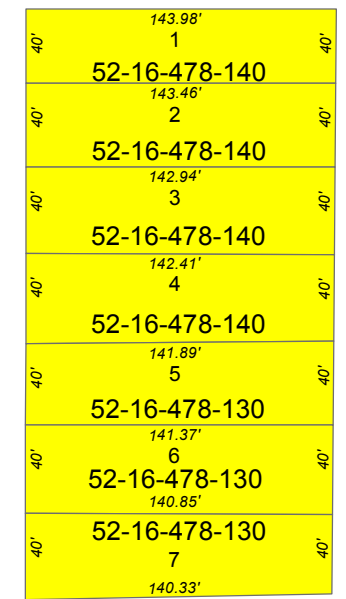

W Midland Ave

Zoning

R-1 Single Family Residential