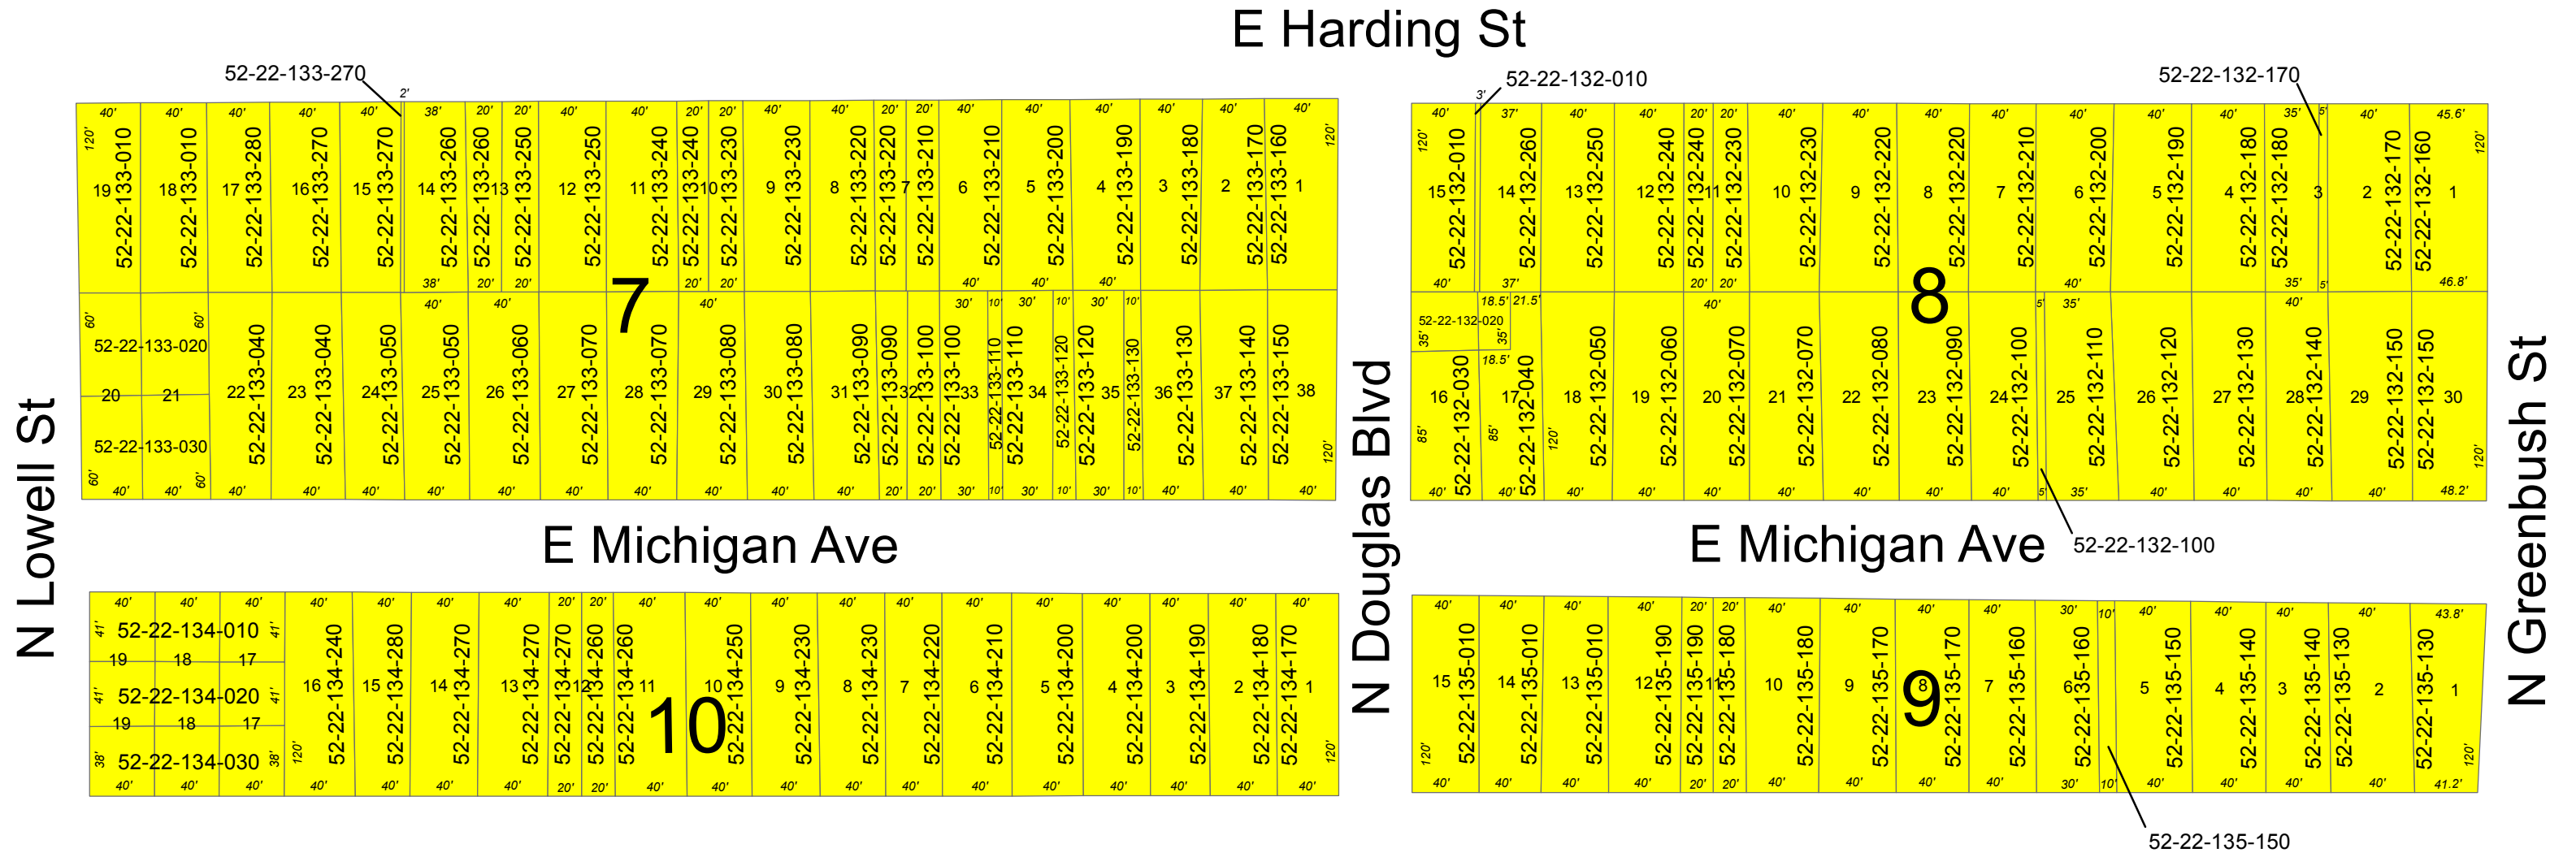

Megan & Koenig's Addition Blocks 7-10

Zoning

R-1 Single Family Residential