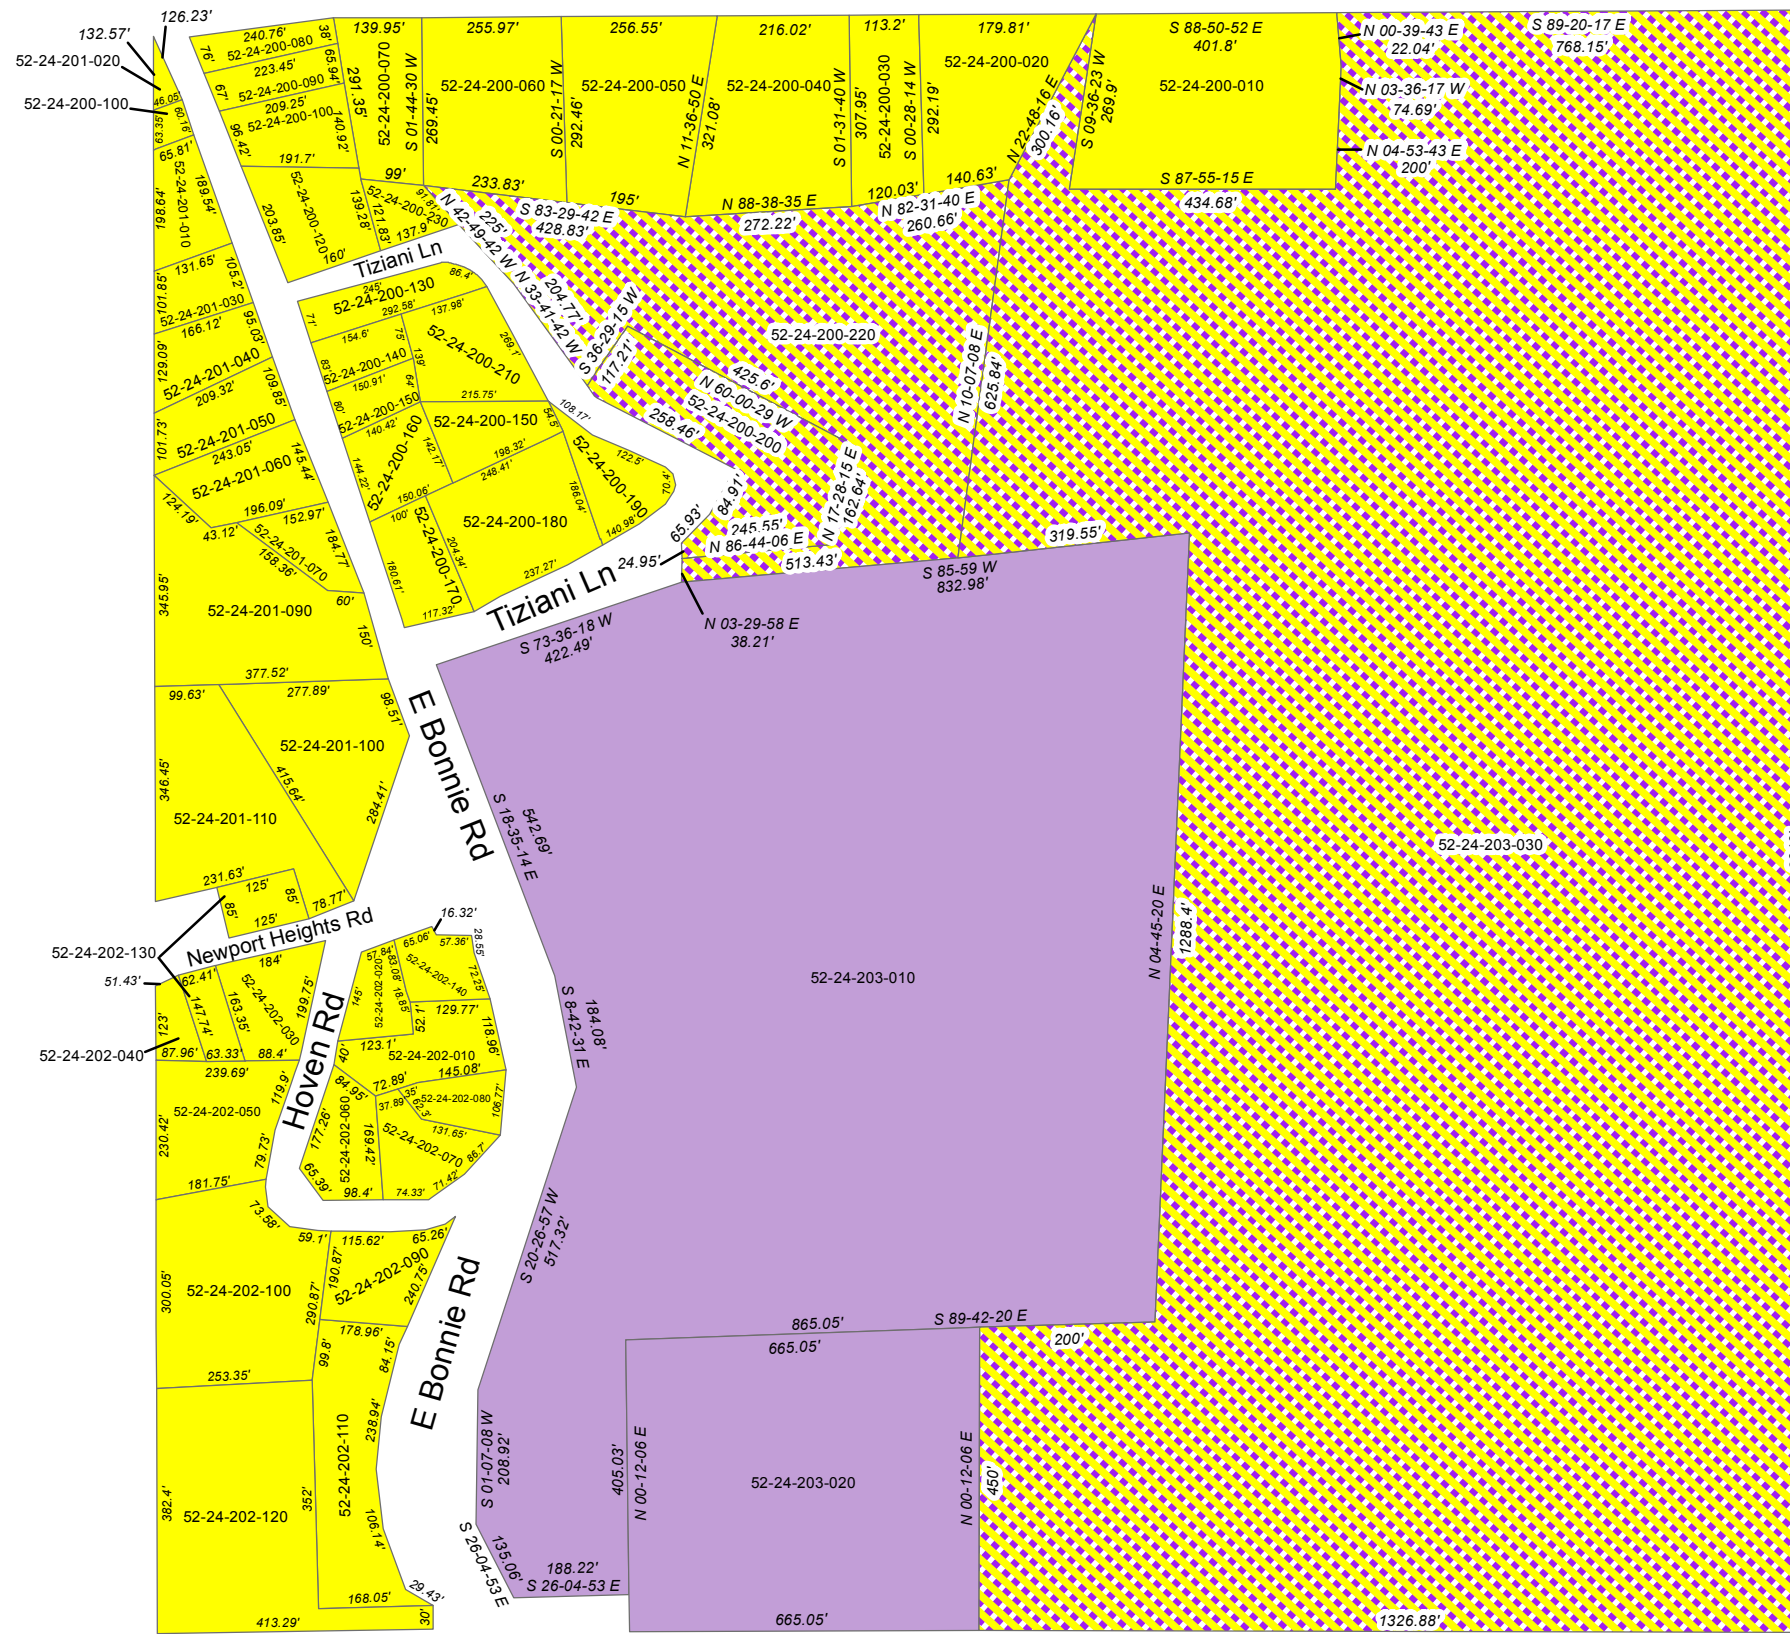

NE 1/4 Sec24 T47N R47W

Zoning

-  R-1 Single Family Residential
-  I Industrial
-  R-1/I Single Family Residential/Industrial