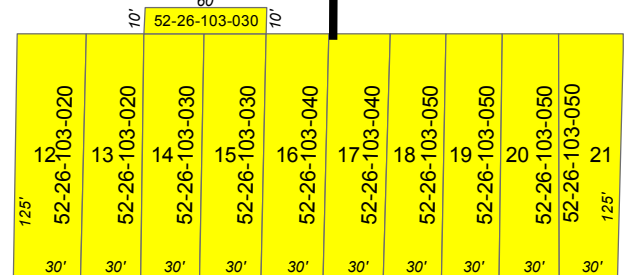

Nelson's Addition Blocks 1-6

E Pine St

3

2

1

Deane St

Bacon St

Mill St