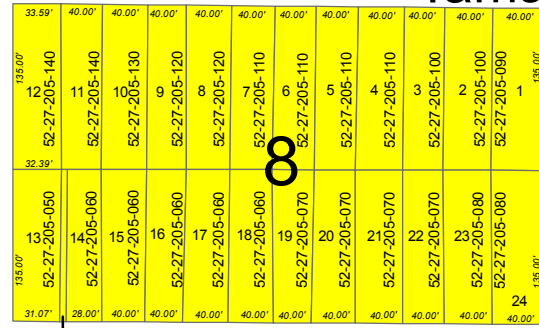

Norrie Addition

Pine St

52-27-202-090
4
9.15'

Ironwood St

Oak St

Tamarack St

Birch St

Ash St

52-27-207-090
4
9.15'

52-27-207-050

Beech St

Zoning

R-1 Single Family Residential