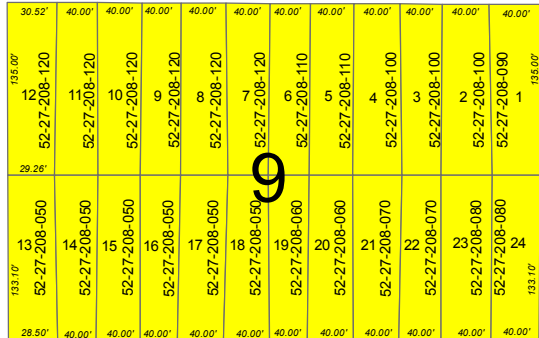

Norrie Addition

Pine St

52-27-202-090
4
9.15'

Ironwood St

Oak St

Tamarack St

Birch St

Ash St

52-27-207-090
4
9.15'

52-27-207-050

Beech St

Zoning

R-1 Single Family Residential