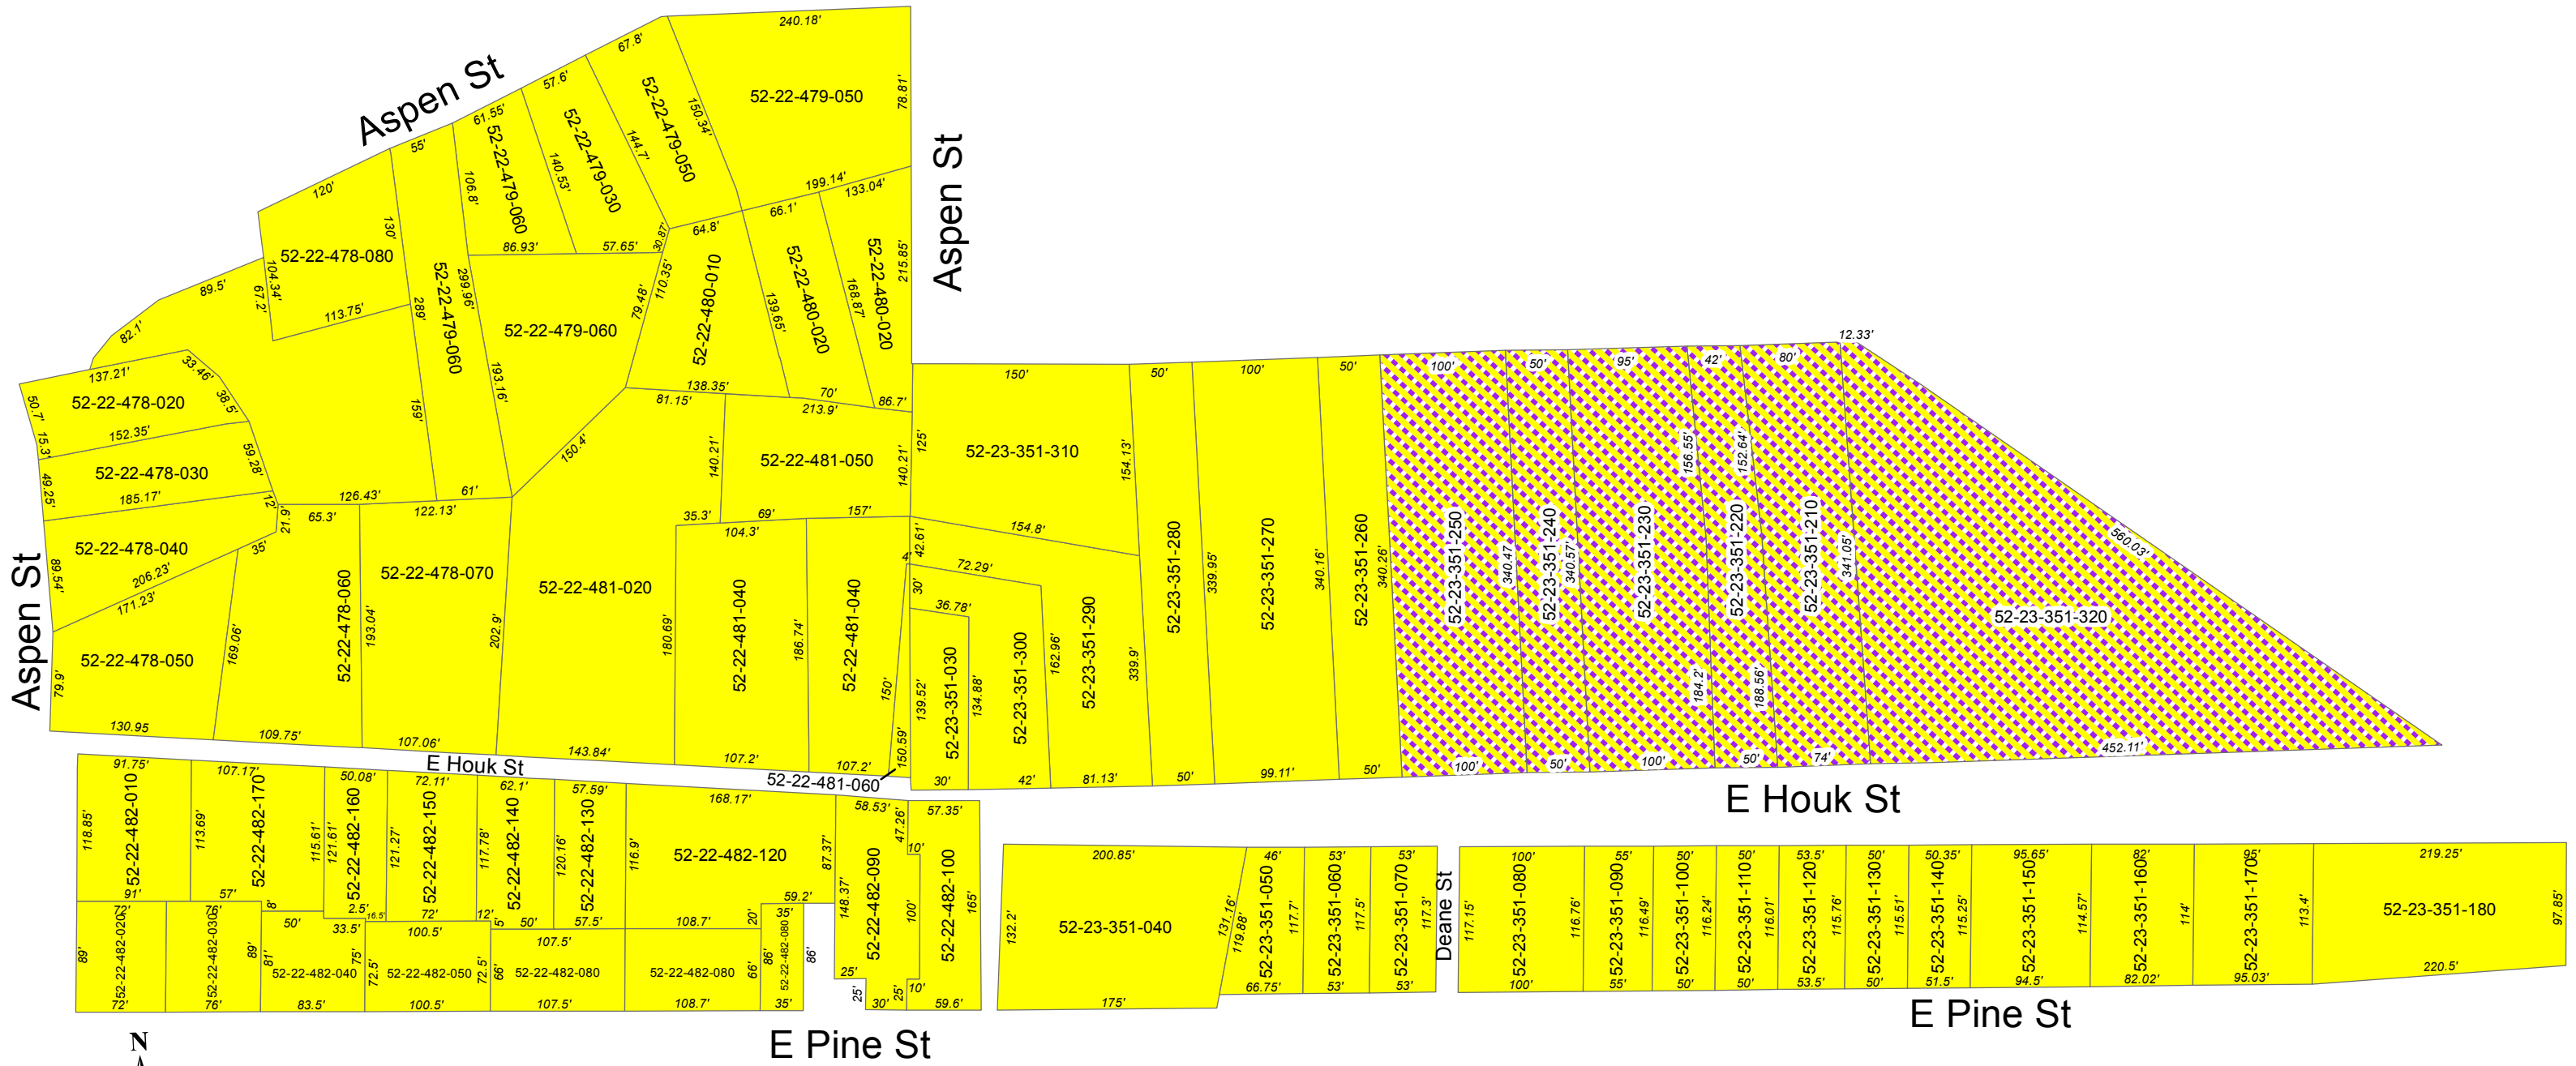

Norrie Lands East

- Zoning**
- R-1 Single Family Residential
 - R-1/I Single Family Residential /Industrial