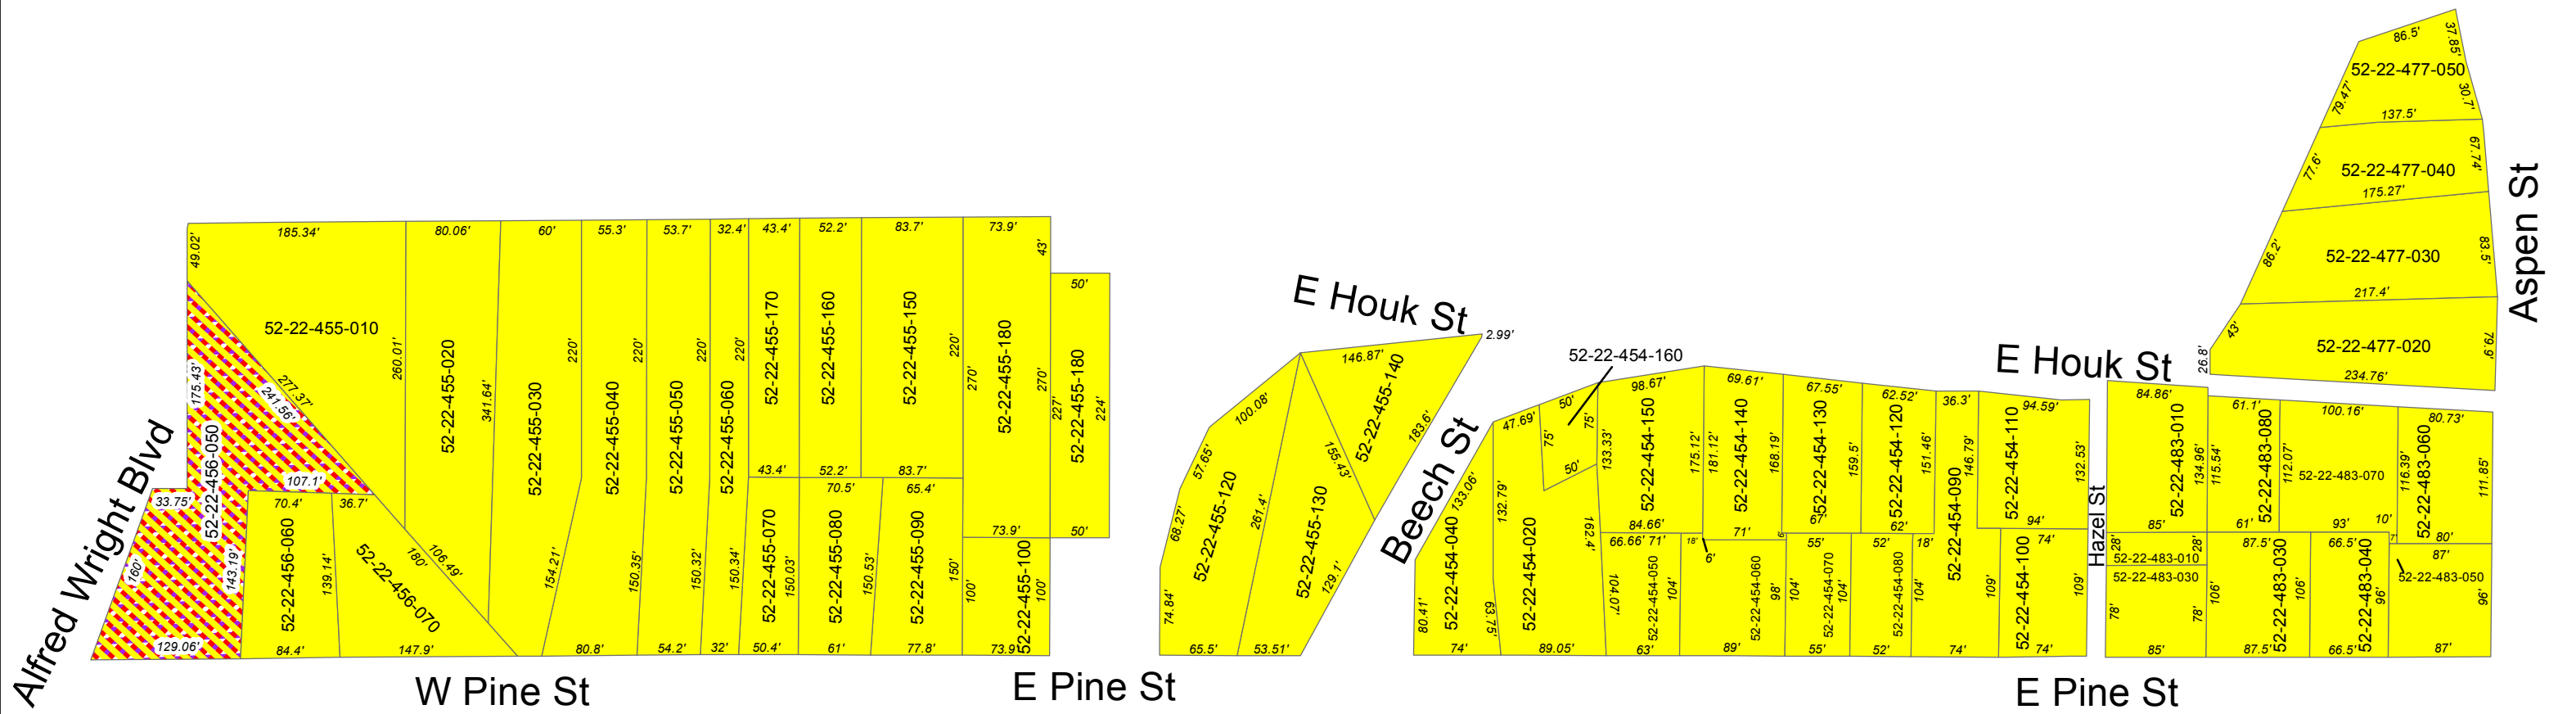

# Norrie Lands West

## Zoning

- R-1 Single Family Residential
- R-1/C-1/I Single Family Residential/Neighborhood Commercial/Industrial