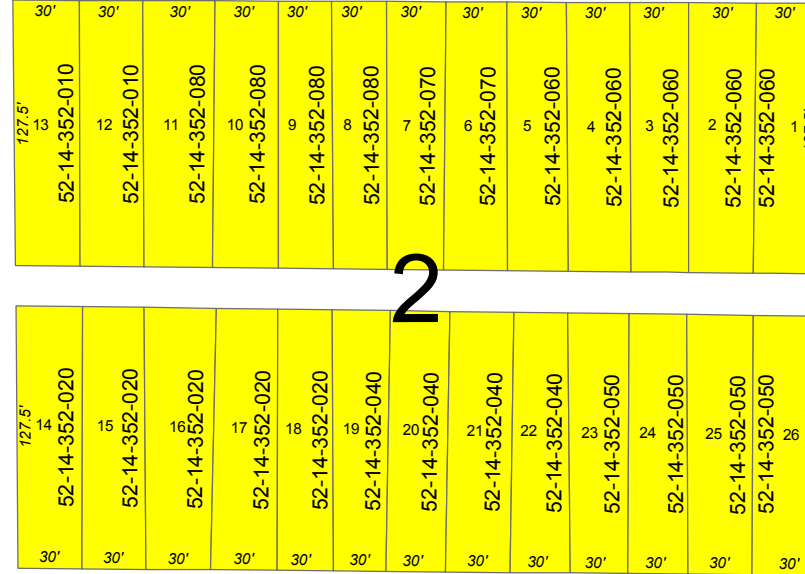

North Park Addition Blocks 1-6

N Lake St

3

E Margaret St

2

1

E Leonard St

4

5

6

Wemple St

Wemple St

E Celia St

Zoning

R-1 Single Family Residential