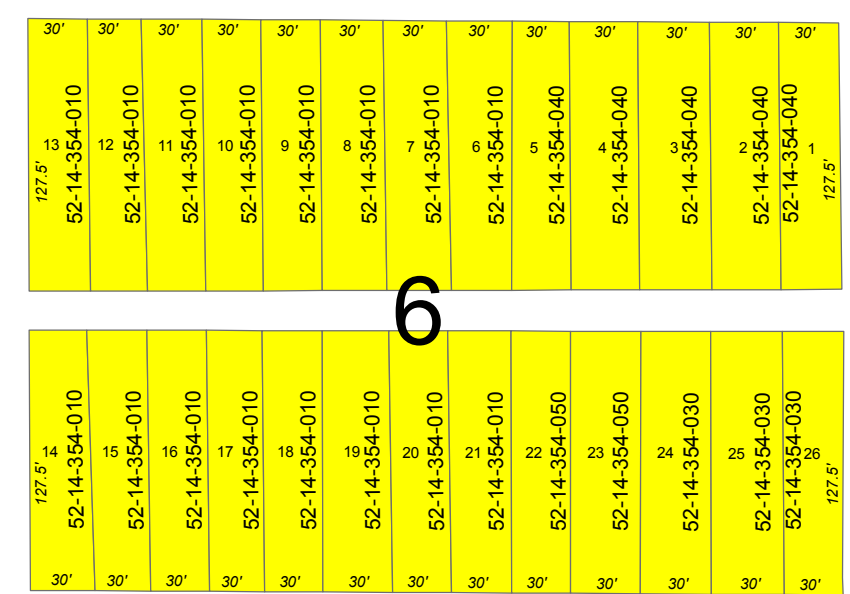

North Park Addition Blocks 1-6

N Lake St

3

E Margaret St

2

1

E Leonard St

4

5

6

Wemple St

Wemple St

E Celia St

Zoning

R-1 Single Family Residential