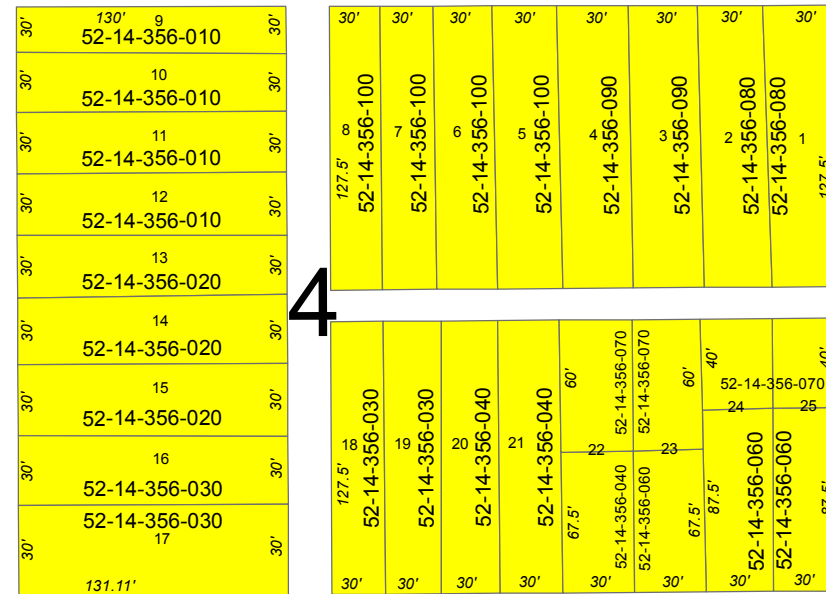

North Park Addition Blocks 1-6

N Lake St

3

E Margaret St

2

1

E Leonard St

4

5

6

Wemple St

Wemple St

E Celia St

Zoning

R-1 Single Family Residential