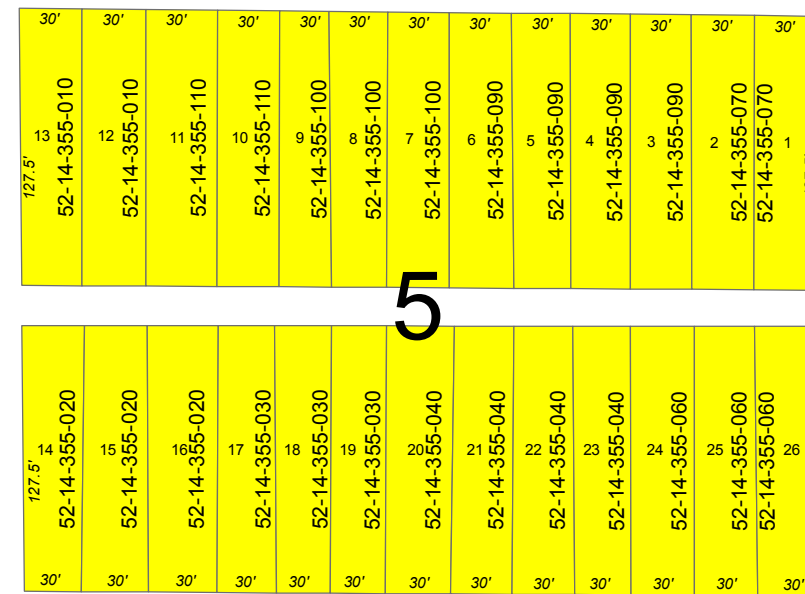

North Park Addition Blocks 1-6

N Lake St

3

E Margaret St

2

1

E Leonard St

4

5

6

Wemple St

Wemple St

E Celia St

Zoning

R-1 Single Family Residential