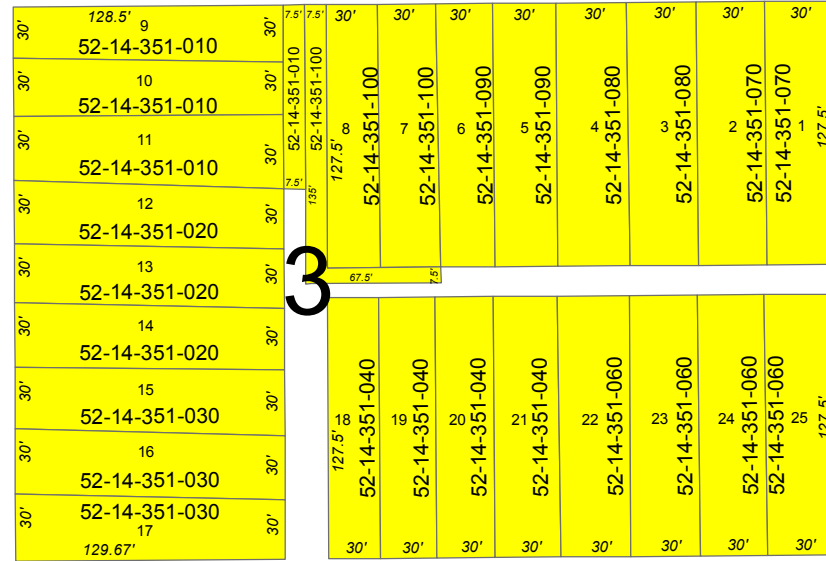

North Park Addition Blocks 1-6

N Lake St

3

E Margaret St

2

1

E Leonard St

4

5

6

Wemple St

Wemple St

E Celia St

Zoning

R-1 Single Family Residential