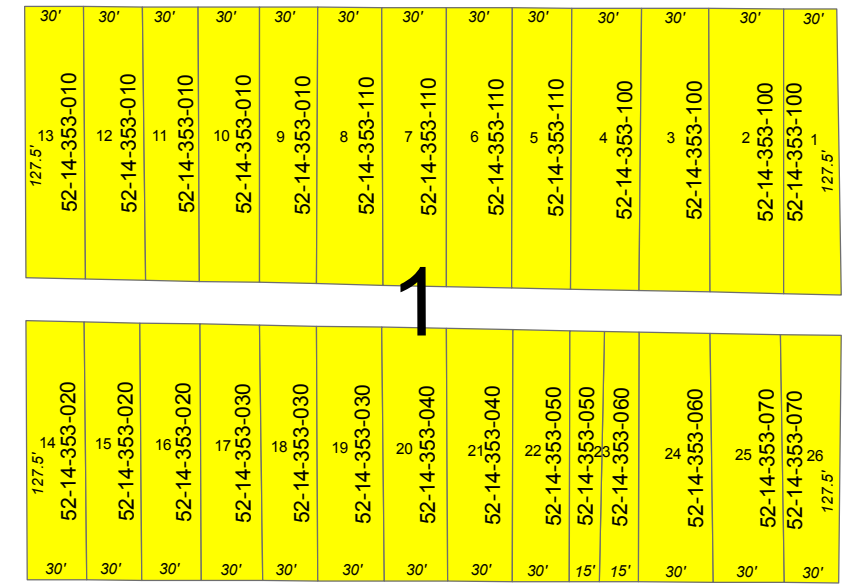

North Park Addition Blocks 1-6

N Lake St

3

E Margaret St

2

1

E Leonard St

4

5

6

Wemple St

Wemple St

E Celia St

Zoning

R-1 Single Family Residential