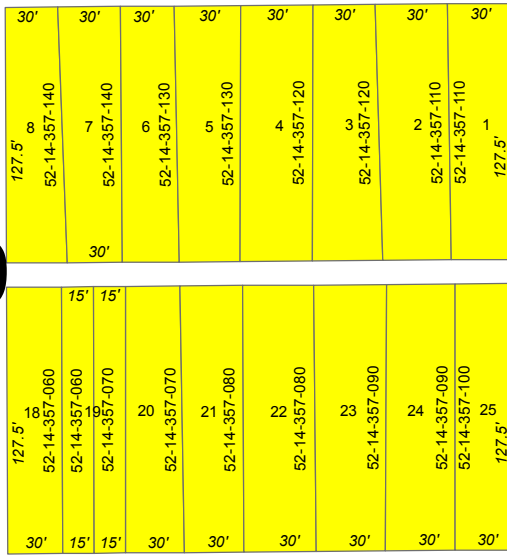

North Park Addition Blocks 7-12

E Celia St

E Florence St

E Cloverland Dr

N Lake St

Wemple St

Zoning

- R-1 Single Family Residential
- C-3 Highway Commercial