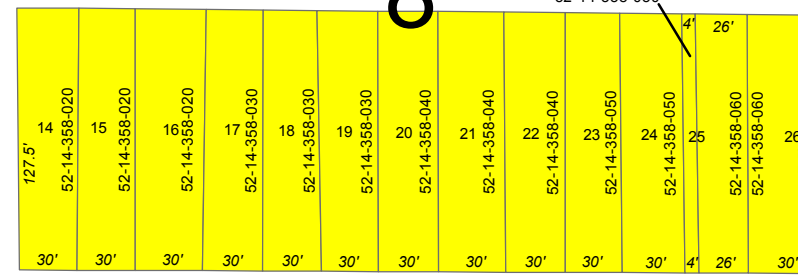

North Park Addition Blocks 7-12

E Celia St

E Florence St

E Cloverland Dr

N Lake St

Wemple St

Zoning

- R-1 Single Family Residential
- C-3 Highway Commercial