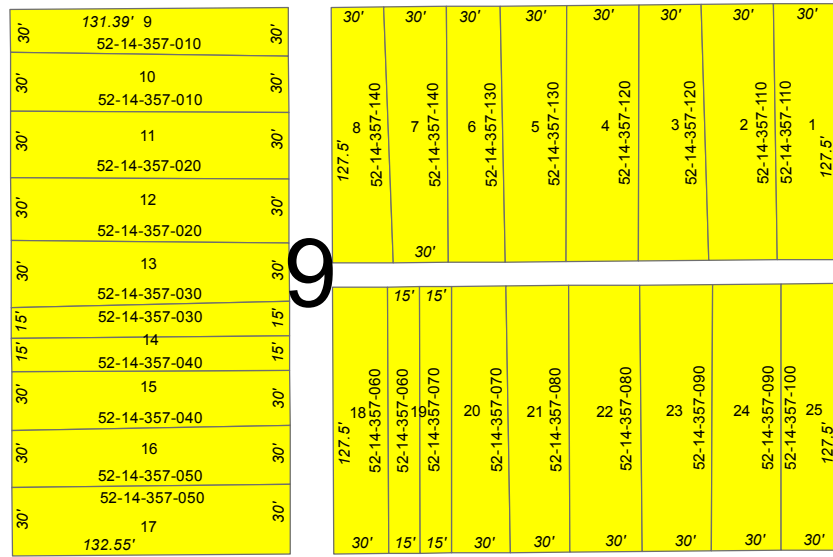

North Park Addition Blocks 7-12

E Celia St

E Florence St

E Cloverland Dr

N Lake St

Wemple St

Zoning

- R-1 Single Family Residential
- C-3 Highway Commercial