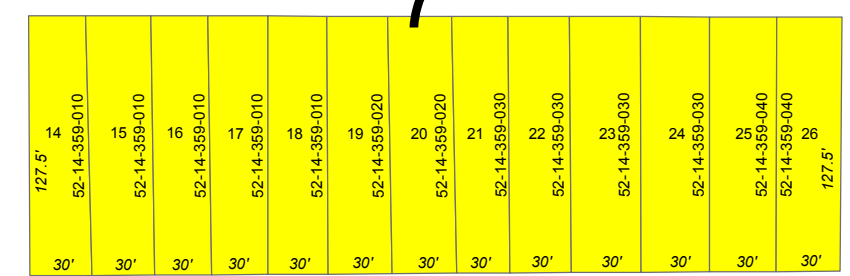

North Park Addition Blocks 7-12

E Celia St

E Florence St

E Cloverland Dr

N Lake St

Wemple St

Zoning

- R-1 Single Family Residential
- C-3 Highway Commercial