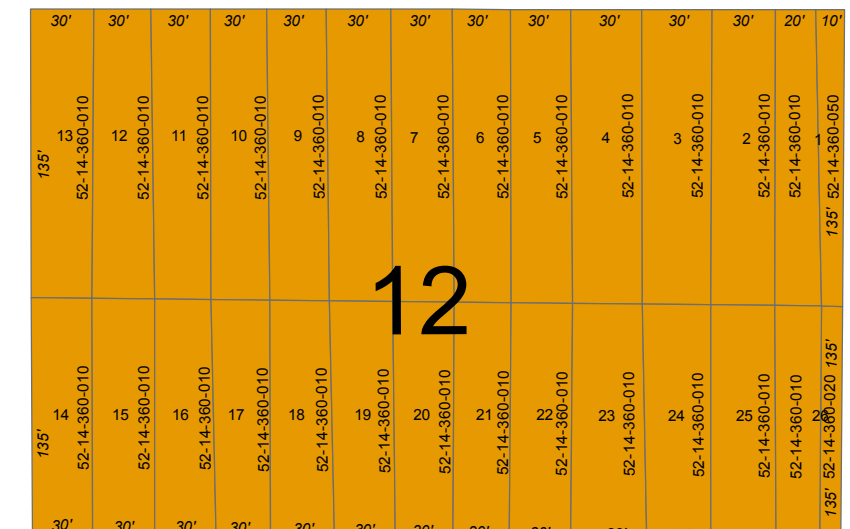

North Park Addition Blocks 7-12

E Celia St

E Florence St

E Cloverland Dr

N Lake St

Wemple St

Zoning

- R-1 Single Family Residential
- C-3 Highway Commercial