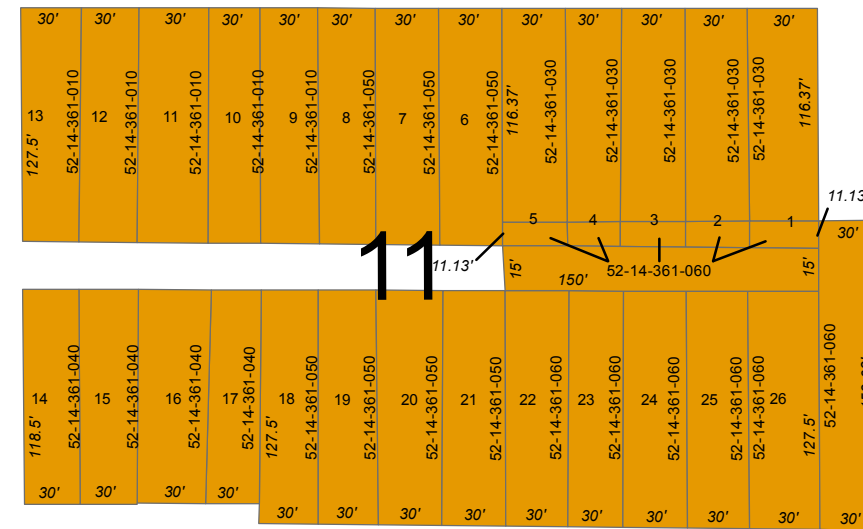

North Park Addition Blocks 7-12

E Celia St

E Florence St

E Cloverland Dr

N Lake St

Wemple St

Zoning

- R-1 Single Family Residential
- C-3 Highway Commercial