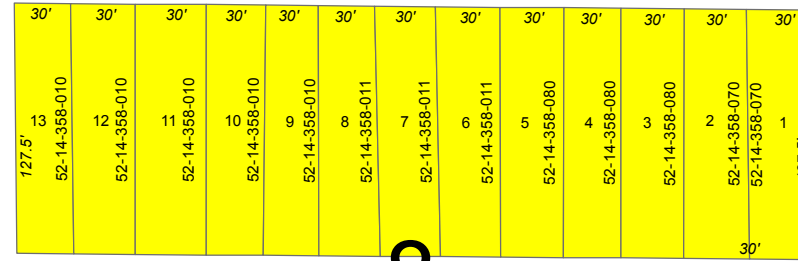

North Park Addition Blocks 7-12

E Celia St

E Florence St

E Cloverland Dr

N Lake St

Wemple St

Zoning

- R-1 Single Family Residential
- C-3 Highway Commercial