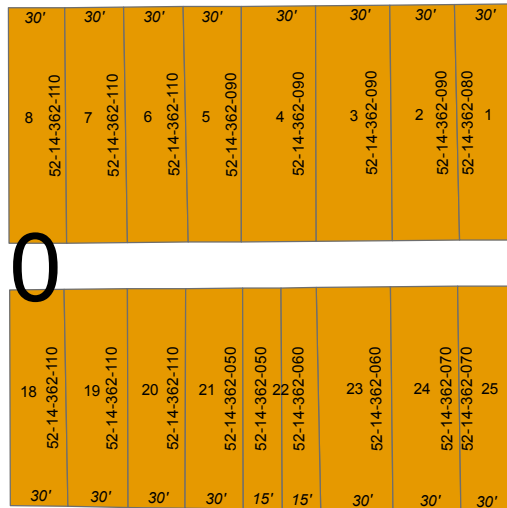

North Park Addition Blocks 7-12

E Celia St

E Florence St

E Cloverland Dr

N Lake St

Wemple St

Zoning

- R-1 Single Family Residential
- C-3 Highway Commercial