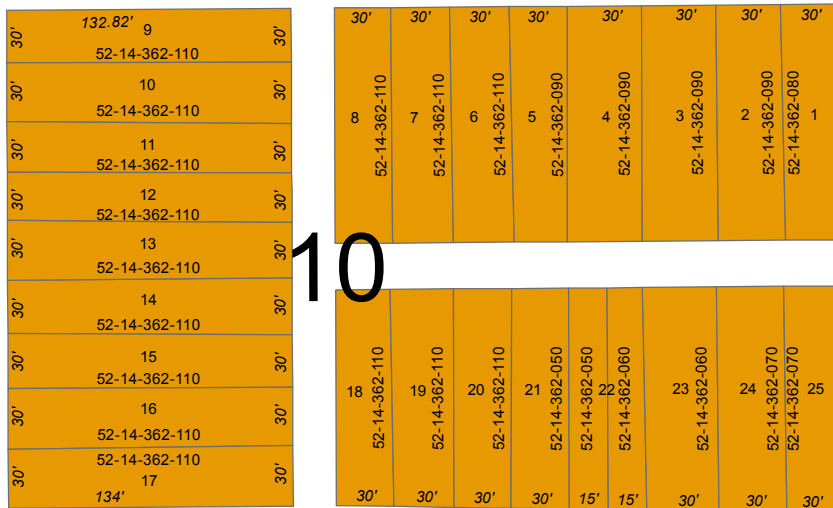

North Park Addition Blocks 7-12

E Celia St

E Florence St

E Cloverland Dr

N Lake St

Wemple St

Zoning

- R-1 Single Family Residential
- C-3 Highway Commercial