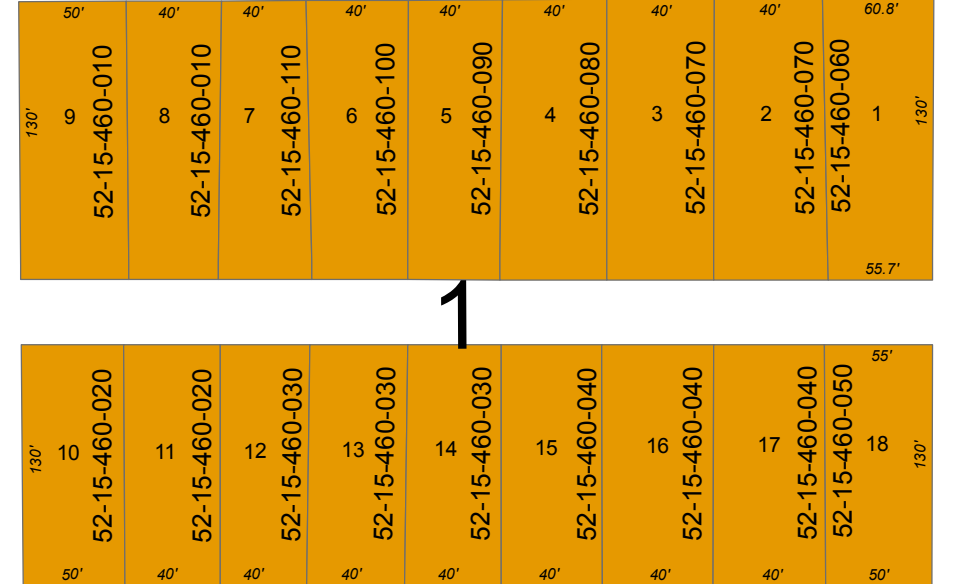

# Northview Addition

E Midland Ave

N Greenbush St

N Curry St

E Florence St

E Cloverland Dr

## Zoning