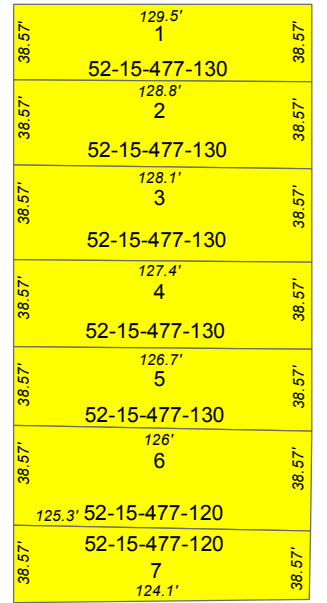

Superior Gardens Addition Blocks 1,2,5,6

E Margaret St

N Curry St

N Lake St

E Leonard St

5

6

E Celia St