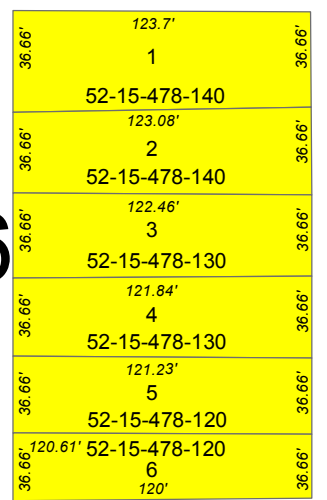

Superior Gardens Addition Blocks 1,2,5,6

E Margaret St

N Curry St

N Lake St

E Leonard St

5

6

E Celia St