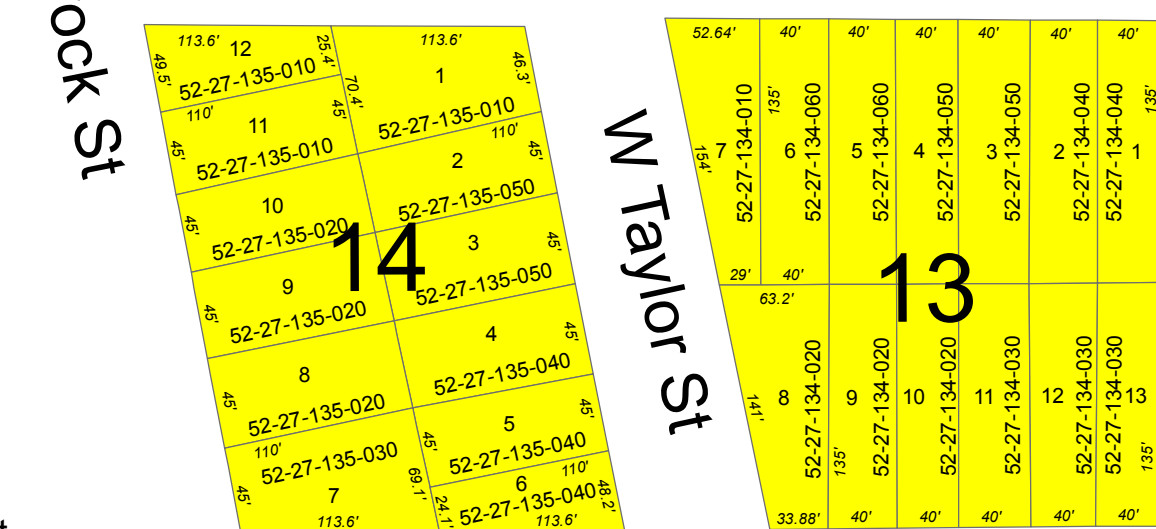

# Curry 3rd Addition Blocks 3,4,7,8,13,14

W Oak St

W Tamarack St

Spruce St

W Birch St

W Ash St

## Zoning

R-1 Single Family Residential