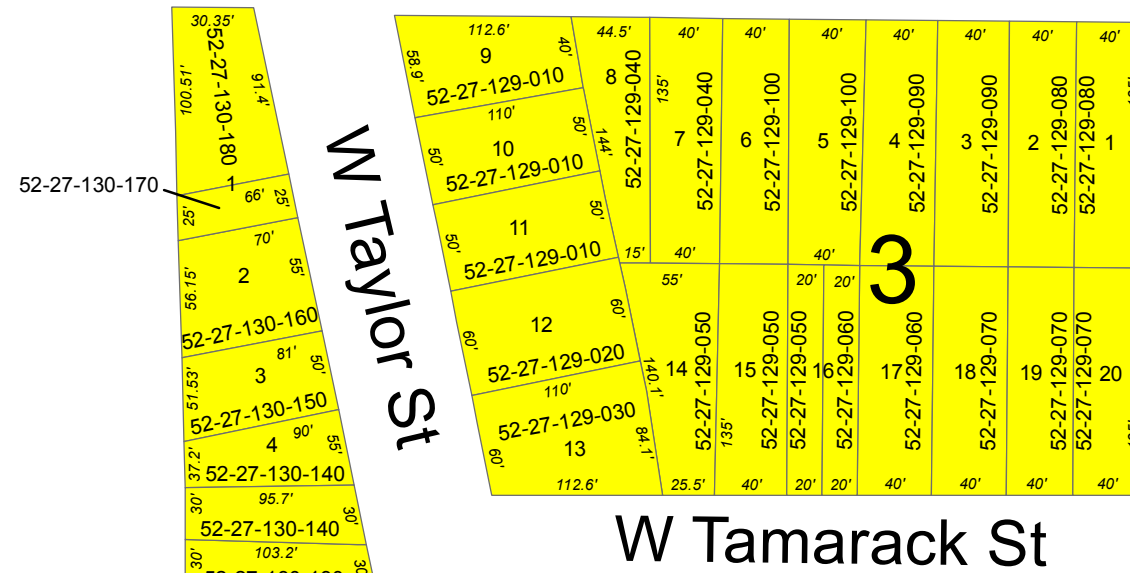

# Curry 3rd Addition Blocks 3,4,7,8,13,14

W Oak St

W Tamarack St

Spruce St

W Birch St

W Ash St

## Zoning

R-1 Single Family Residential