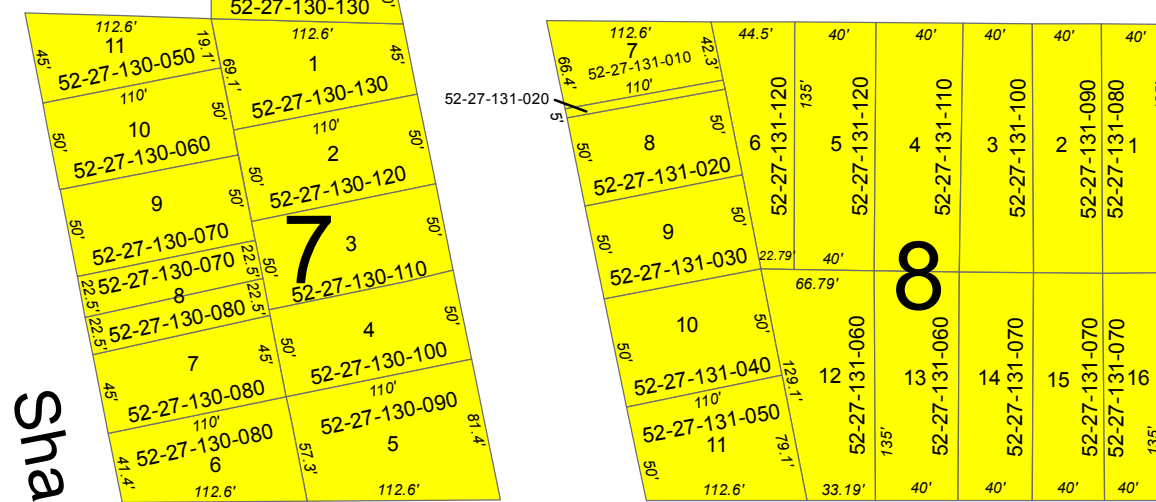

# Curry 3rd Addition Blocks 3,4,7,8,13,14

W Oak St

W Tamarack St

Spruce St

W Birch St

W Ash St

## Zoning

R-1 Single Family Residential