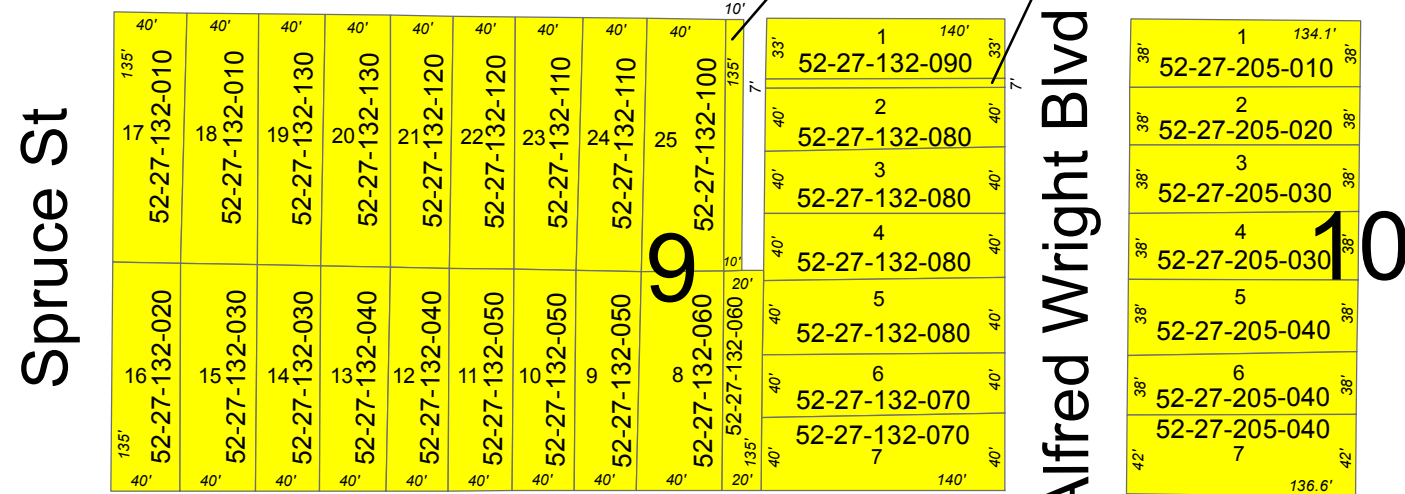

# Curry 3rd Addition Blocks 1,2,9,10,11,12

W Oak St

W Tamarack St

W Birch St

W Ash St

**Zoning**

R-1 Single Family Residential