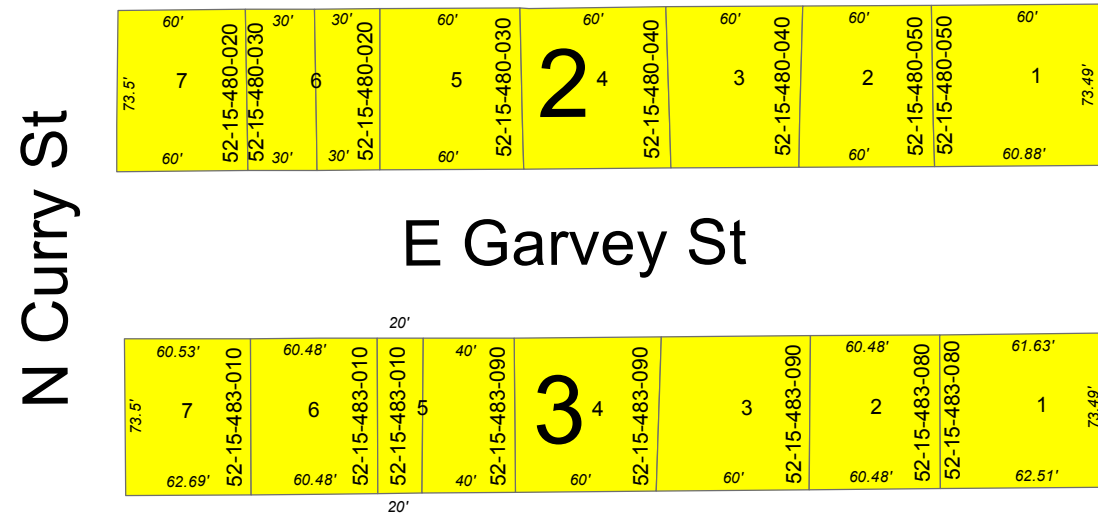

Garvey Addition

Zoning

- R-1 Single Family Residential
- R-4 High Density Residential