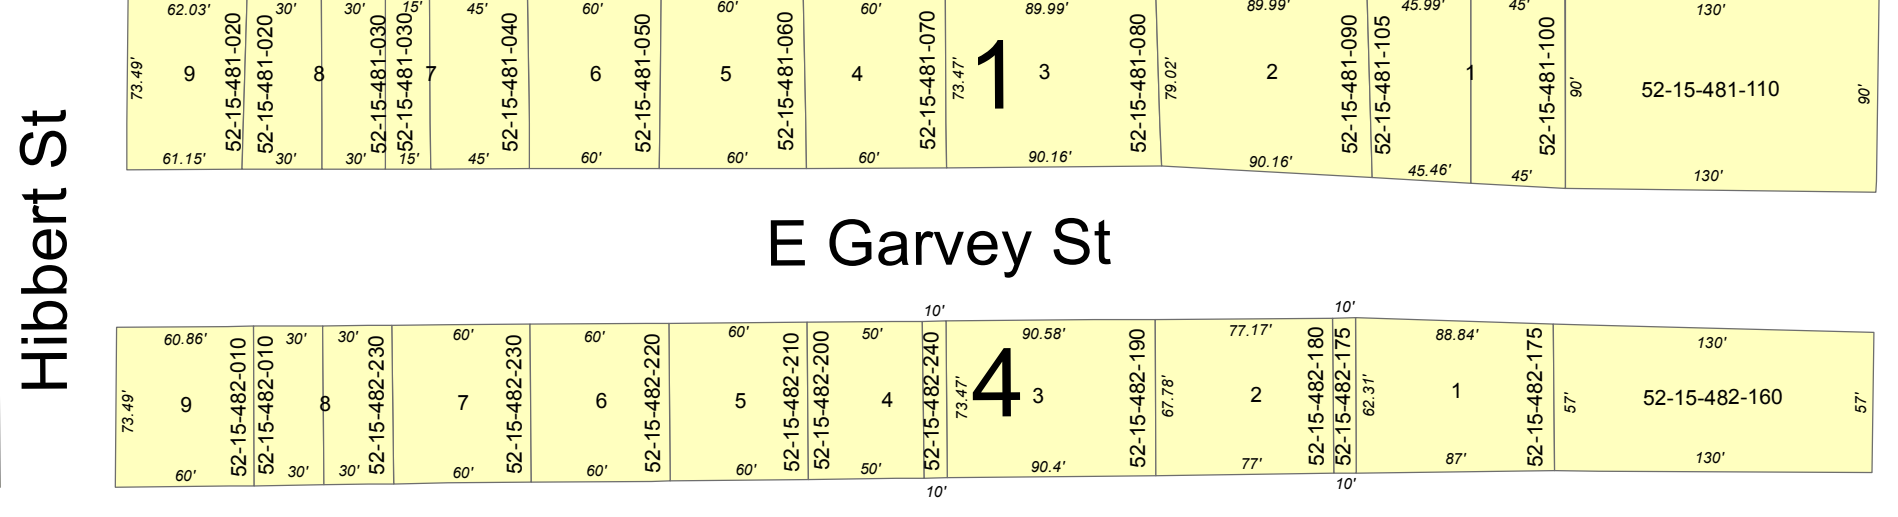

Garvey Addition

Zoning

- R-1 Single Family Residential
- R-4 High Density Residential