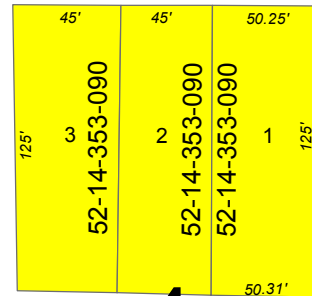

Greenfield Heights Addition Blocks 1-8

E Margaret St

4

3

Bennett St

2

Bennett St

1