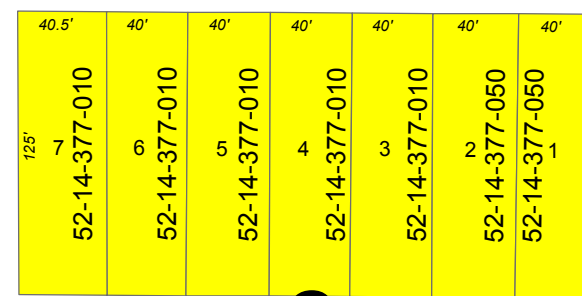

Greenfield Heights Addition Blocks 1-8

E Margaret St

4

3

Bennett St

2

Bennett St

1