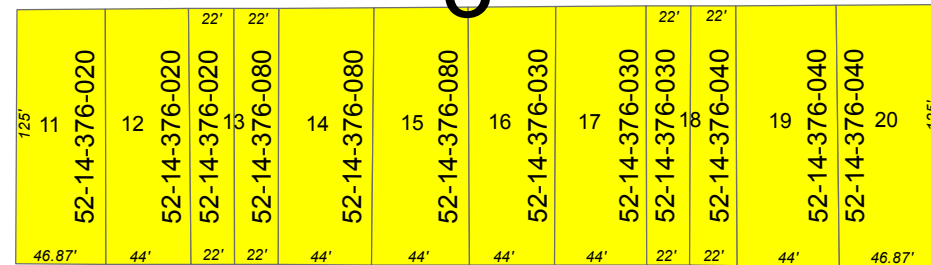

Greenfield Heights Addition Blocks 1-8

E Margaret St

4

3

Bennett St

2

Bennett St

1

Luxmore St

Best St

5

E Leonard St

6

E Celia St

7

Zinn St