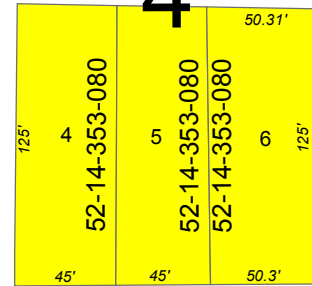

Greenfield Heights Addition Blocks 1-8

E Margaret St

4

3

Bennett St

2

Bennett St

1