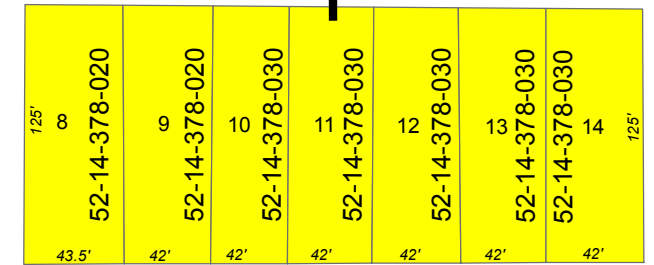

Greenfield Heights Addition Blocks 1-8

E Margaret St

4

3

Bennett St

2

Bennett St

1