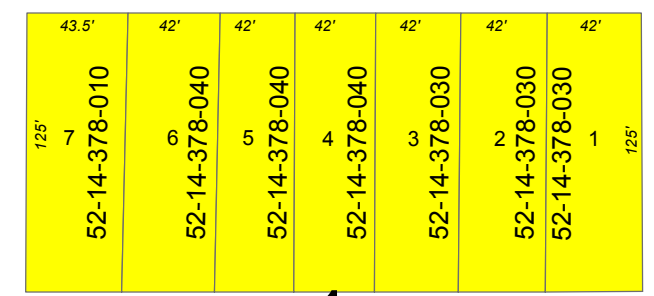

Greenfield Heights Addition Blocks 1-8

E Margaret St

4

3

Bennett St

2

Bennett St

1

Luxmore St

Best St

5

E Leonard St

6

E Celia St

7

Zinn St