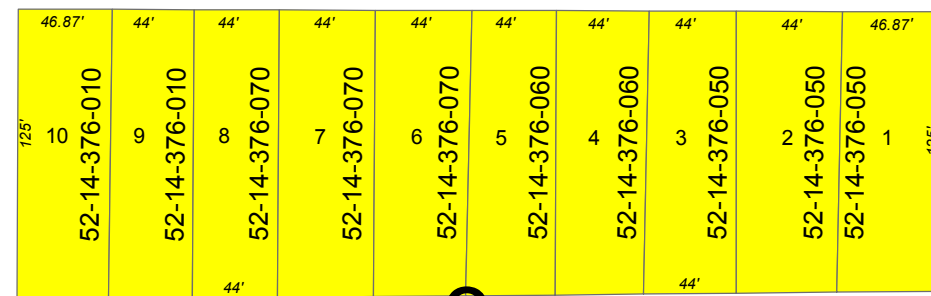

Greenfield Heights Addition Blocks 1-8

E Margaret St

4

3

Bennett St

2

Bennett St

1

Luxmore St

Best St

5

E Leonard St

6

E Celia St

7

Zinn St