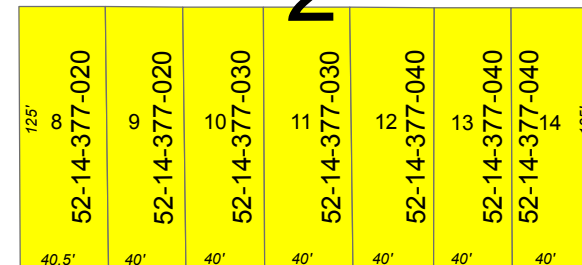

Greenfield Heights Addition Blocks 1-8

E Margaret St

4

3

Bennett St

2

Bennett St

1

Luxmore St

Best St

5

E Leonard St

6

E Celia St

7

Zinn St