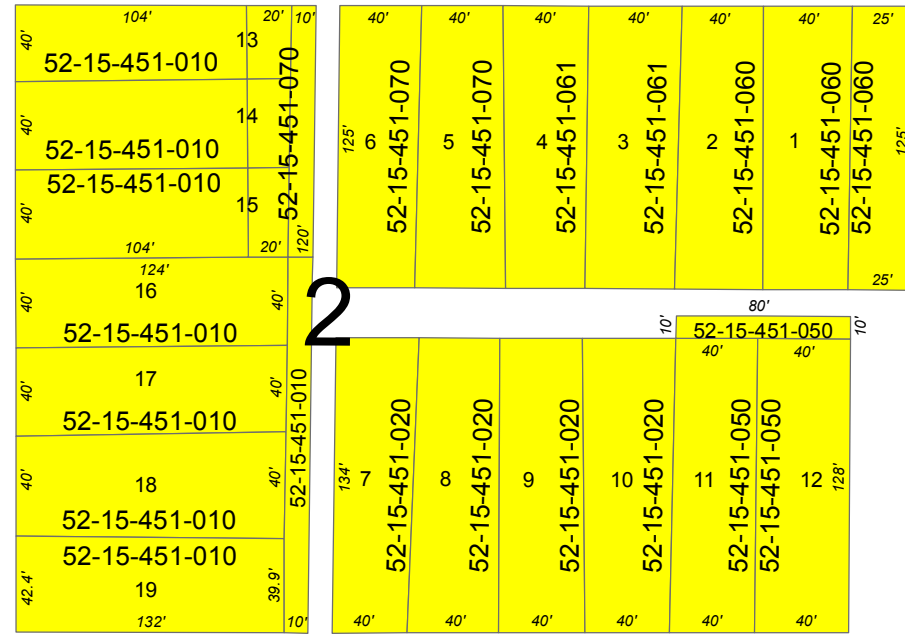

Homeland Gardens Addition

E Margaret St

E Leonard St

N Mansfield St

N Curry St

Zoning

 R-1 Single Family Residential